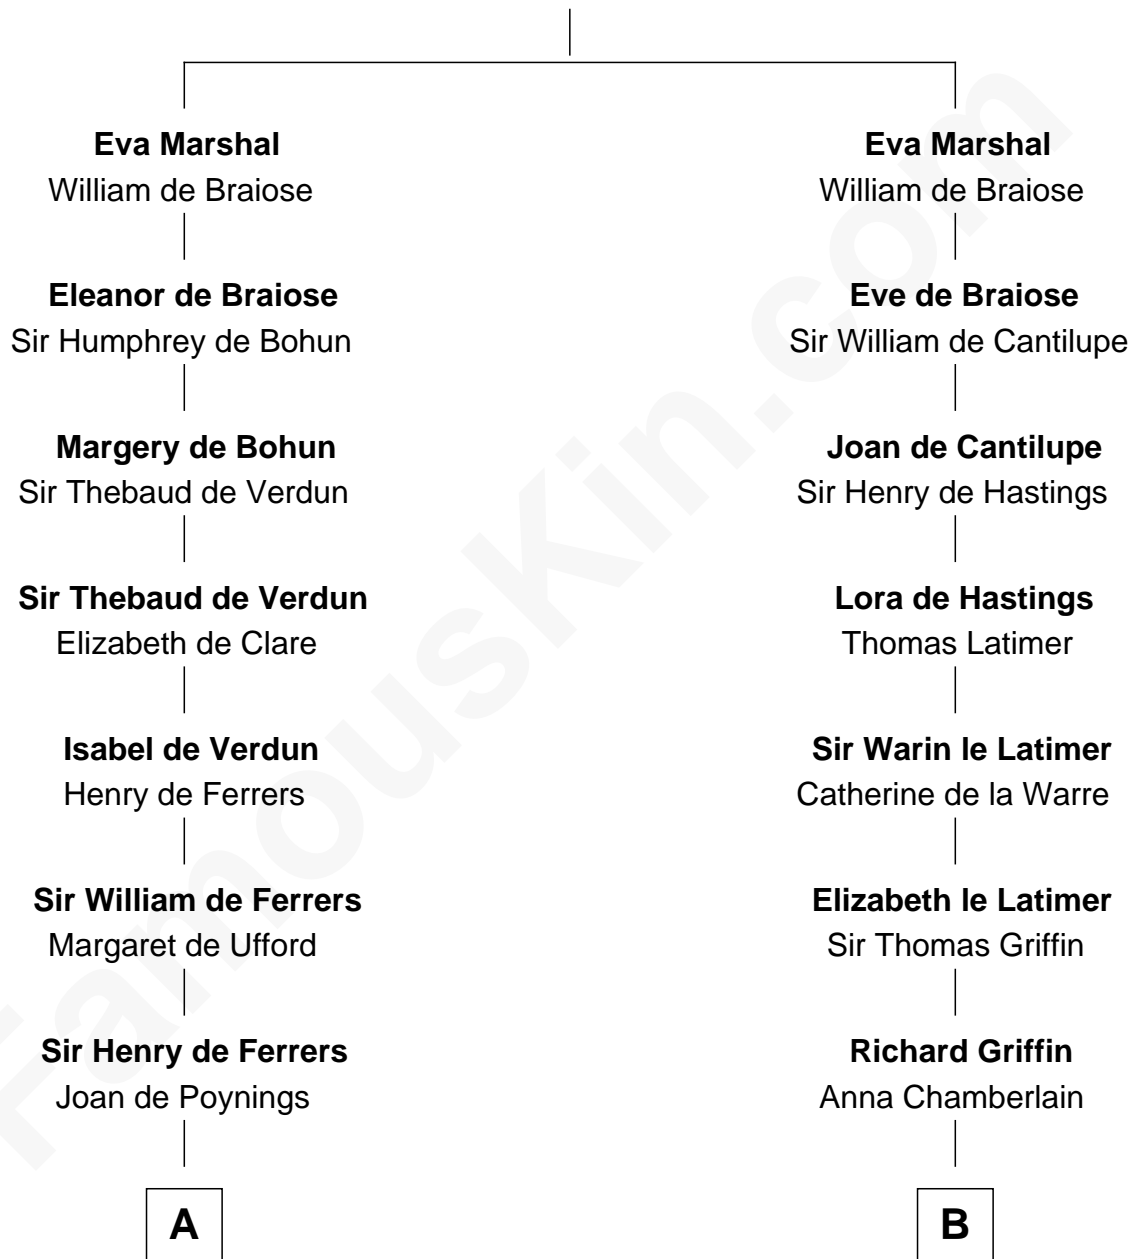

# FamousKin.com Relationship Chart of

**Susan B. Anthony**

*Women's Rights Advocate*

21st cousin of

**J.P. Morgan**

*American Banker and Art Collector*

**Sir William Marshal**

Isabel de Clare

**C**

**Thomas Hicks**

Judith Akin

**Judith Hicks**

David Anthony

**Humphrey Anthony**

Hannah Lapham

**Daniel Anthony**

Lucy Read

**Susan B. Anthony**

*Women's Rights Advocate*

**D**

**Lynde Lord**

Lois Sheldon

**Lynde Lord**

Mary Lyman