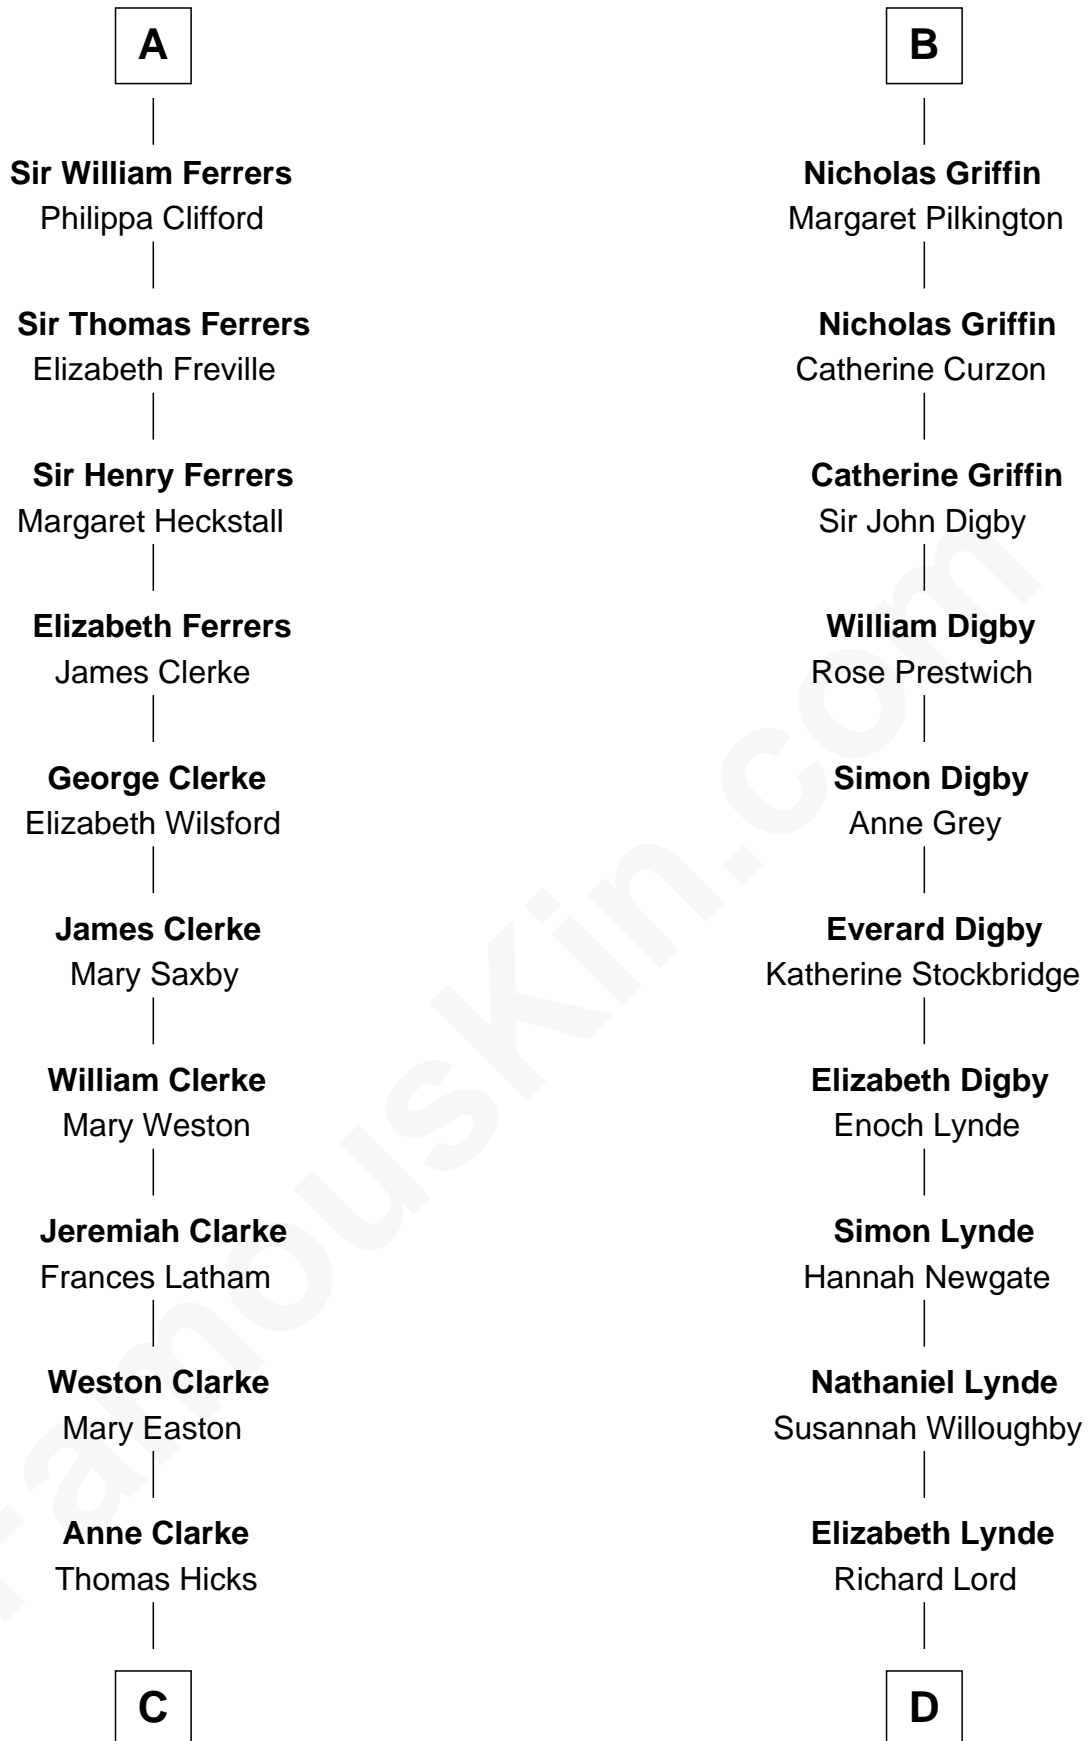

# FamousKin.com Relationship Chart of

**Susan B. Anthony**

*Women's Rights Advocate*

21st cousin of

**J.P. Morgan**

*American Banker and Art Collector*

**Sir William Marshal**

Isabel de Clare

**C**

**Thomas Hicks**

Judith Akin

**Judith Hicks**

David Anthony

**Humphrey Anthony**

Hannah Lapham

**Daniel Anthony**

Lucy Read

**Susan B. Anthony**

*Women's Rights Advocate*

**D**

**Lynde Lord**

Lois Sheldon

**Lynde Lord**

Mary Lyman