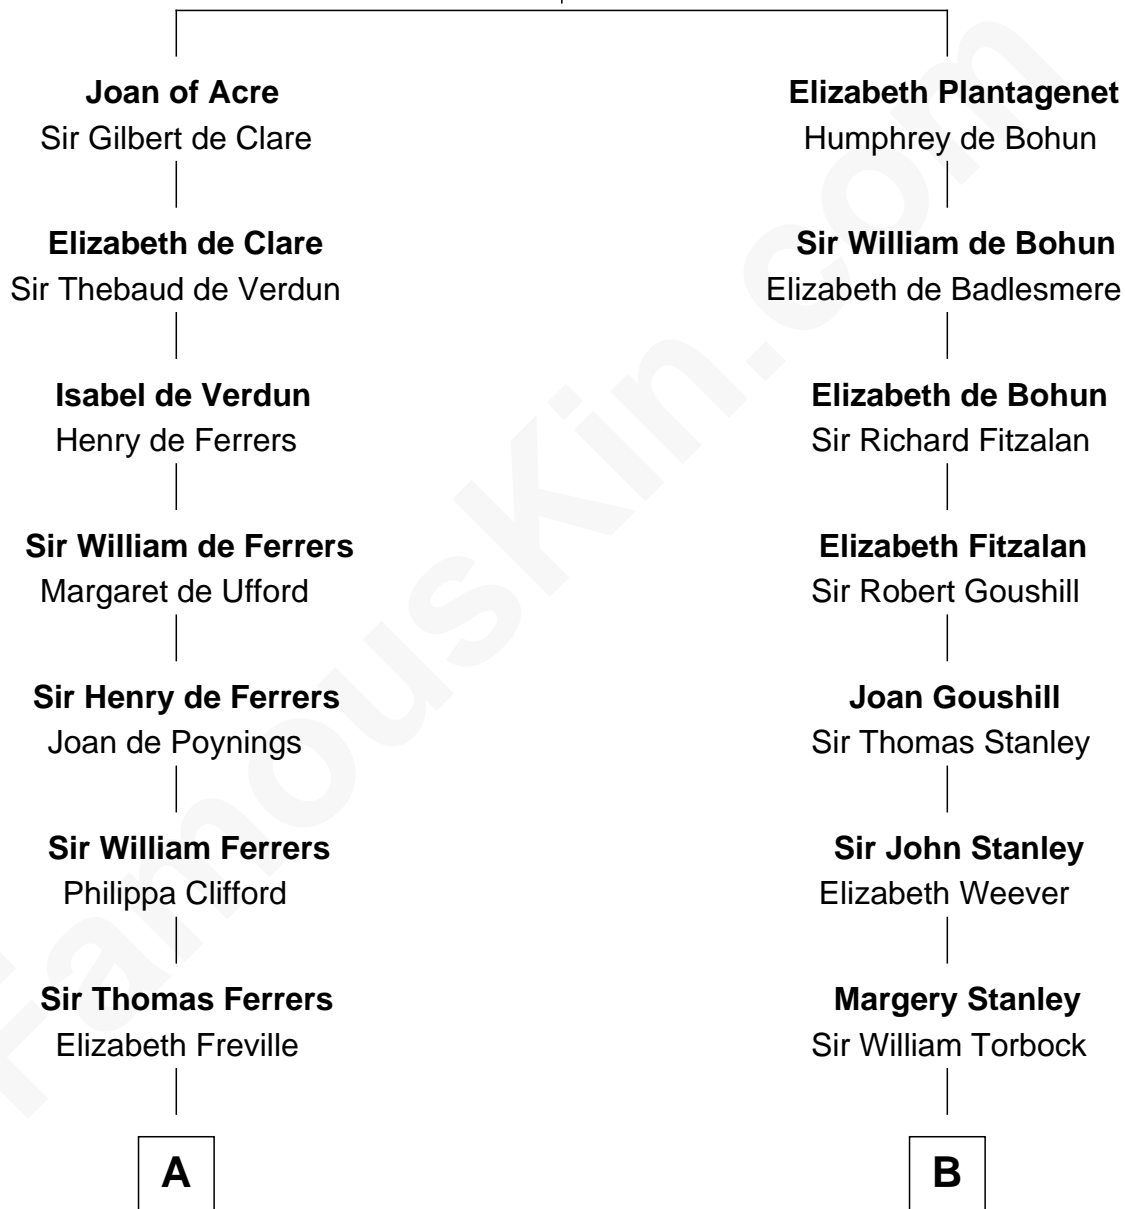

FamousKin.com Relationship Chart of

Susan B. Anthony

Women's Rights Advocate

19th cousin of

Juliette Gordon Low

Founder of the Girl Scouts

King Edward I
Eleanor of Castile

C

Humphrey Anthony

Hannah Lapham

Daniel Anthony

Lucy Read

Susan B. Anthony

Women's Rights Advocate

D

Juliette Augusta Magill