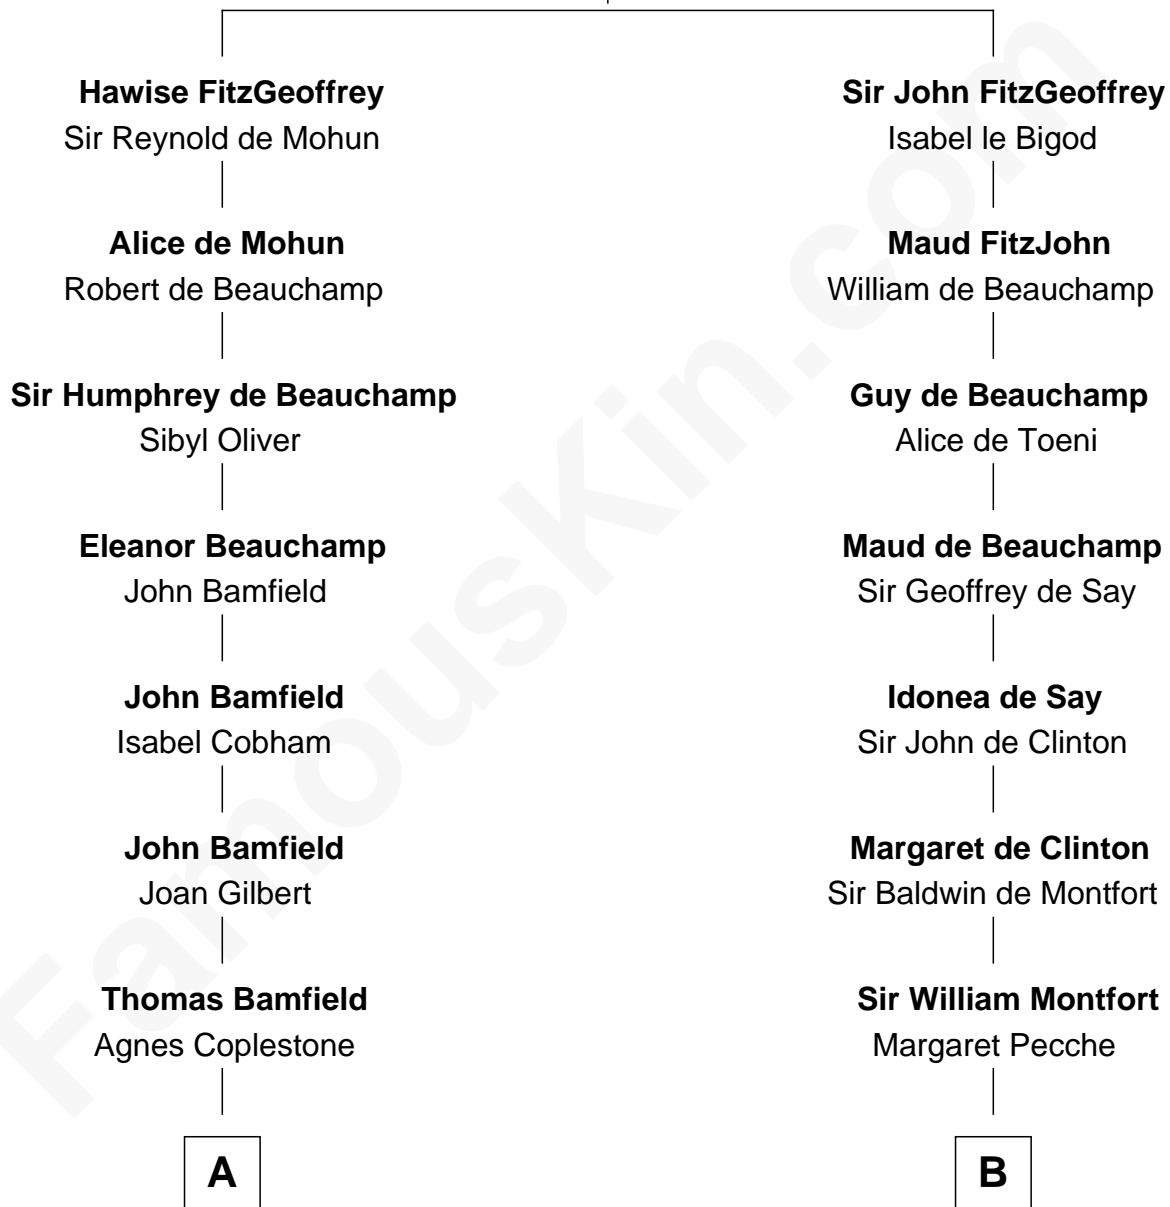

FamousKin.com Relationship Chart of

Susan B. Anthony

Women's Rights Advocate

21st cousin of

Stephen A. Douglas

Participated in Lincoln-Douglas Debates

Sir Geoffrey FitzPiers

Aveline de Clare

C

Mindwell Stone
Ebenezer Woodward

Mary Woodward
Jonathan Richardson

Susannah Richardson
Daniel Read

Lucy Read
Daniel Anthony

Susan B. Anthony
Women's Rights Advocate

D

Benjamin Fiske
Abigail Bowen