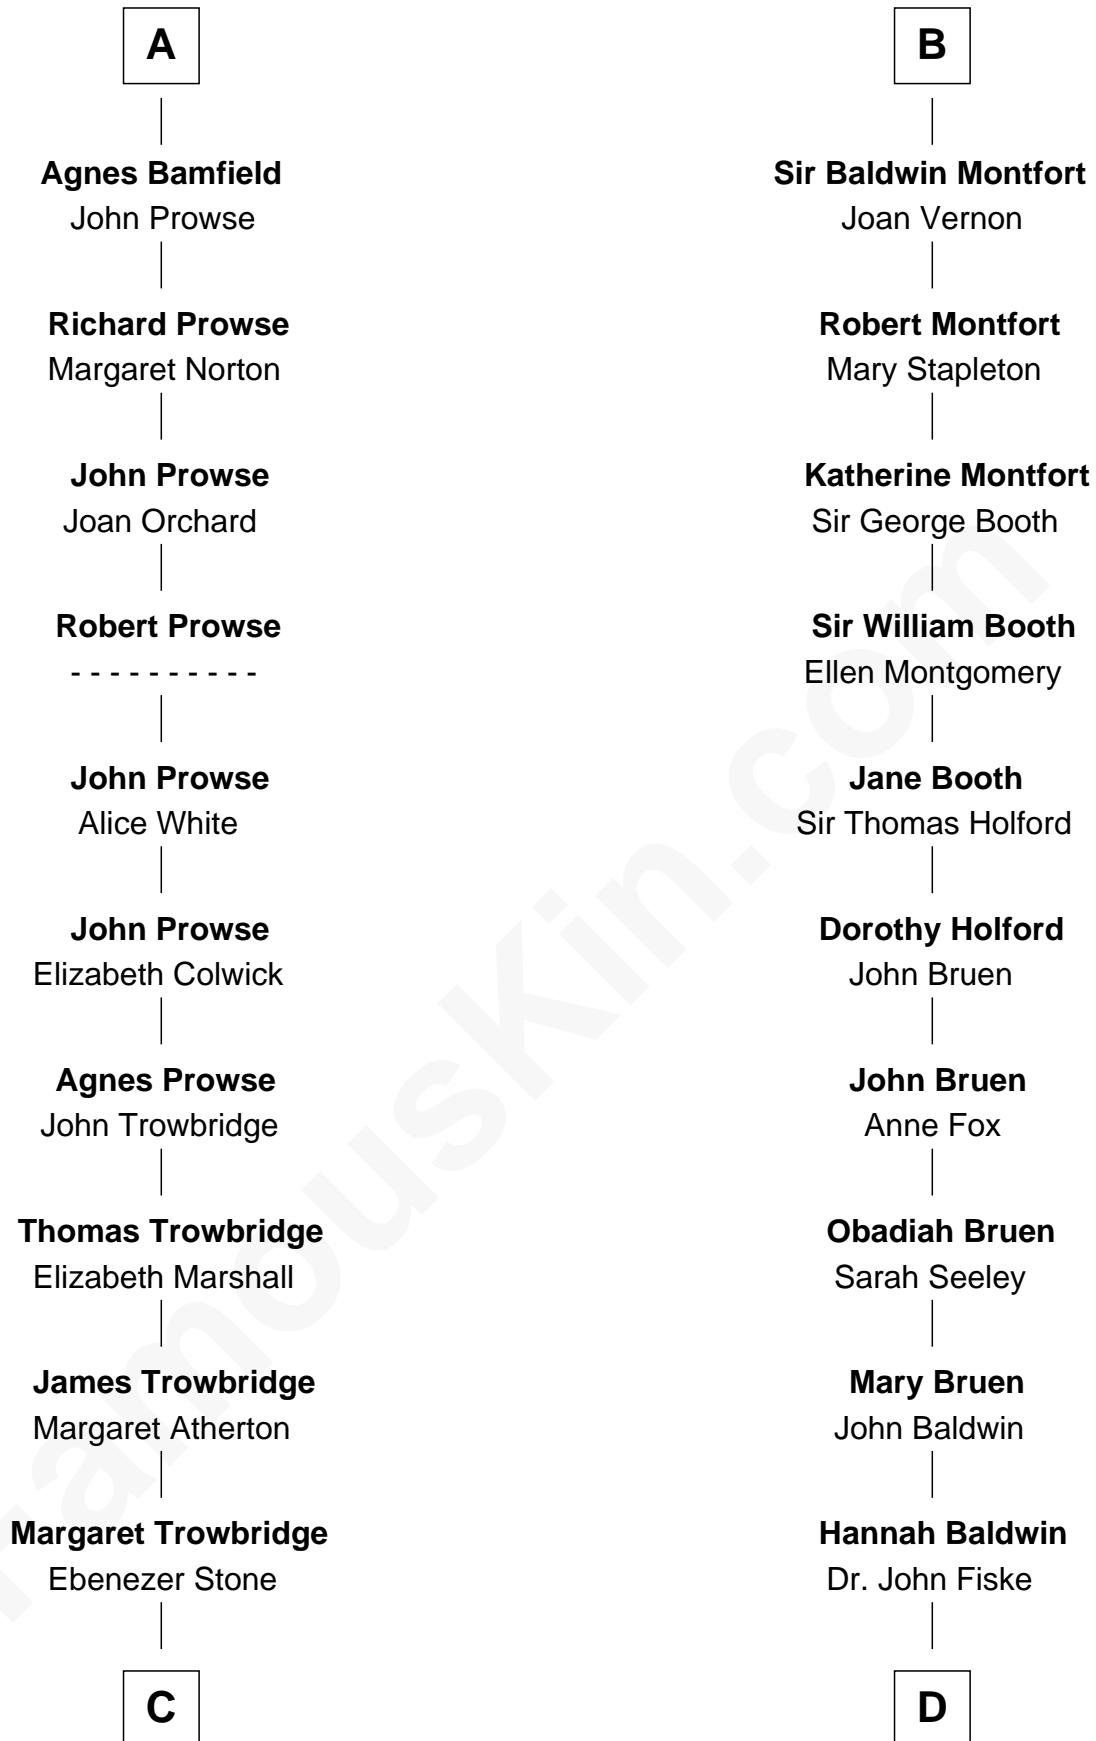

FamousKin.com Relationship Chart of

Susan B. Anthony

Women's Rights Advocate

21st cousin of

Stephen A. Douglas

Participated in Lincoln-Douglas Debates

Sir Geoffrey FitzPiers

Aveline de Clare

C

Mindwell Stone
Ebenezer Woodward

Mary Woodward
Jonathan Richardson

Susannah Richardson
Daniel Read

Lucy Read
Daniel Anthony

Susan B. Anthony
Women's Rights Advocate

D

Benjamin Fiske
Abigail Bowen