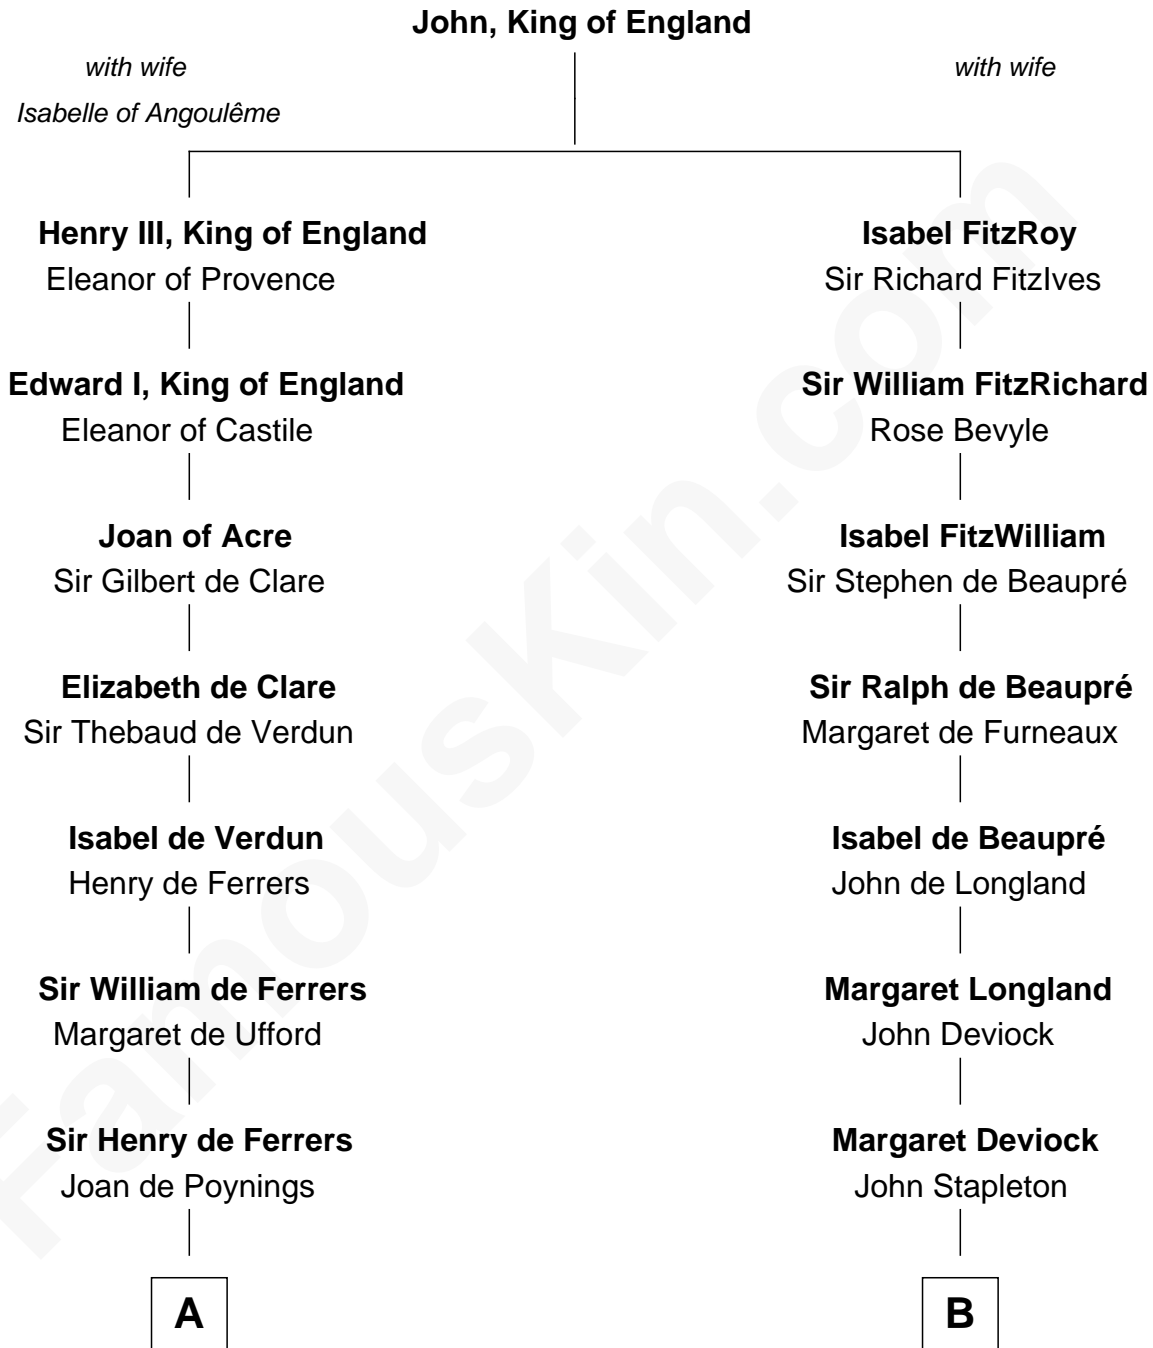

FamousKin.com Relationship Chart of

Susan B. Anthony

Women's Rights Advocate

21st cousin of

Stephen A. Douglas

Participated in Lincoln-Douglas Debates

C

Thomas Hicks