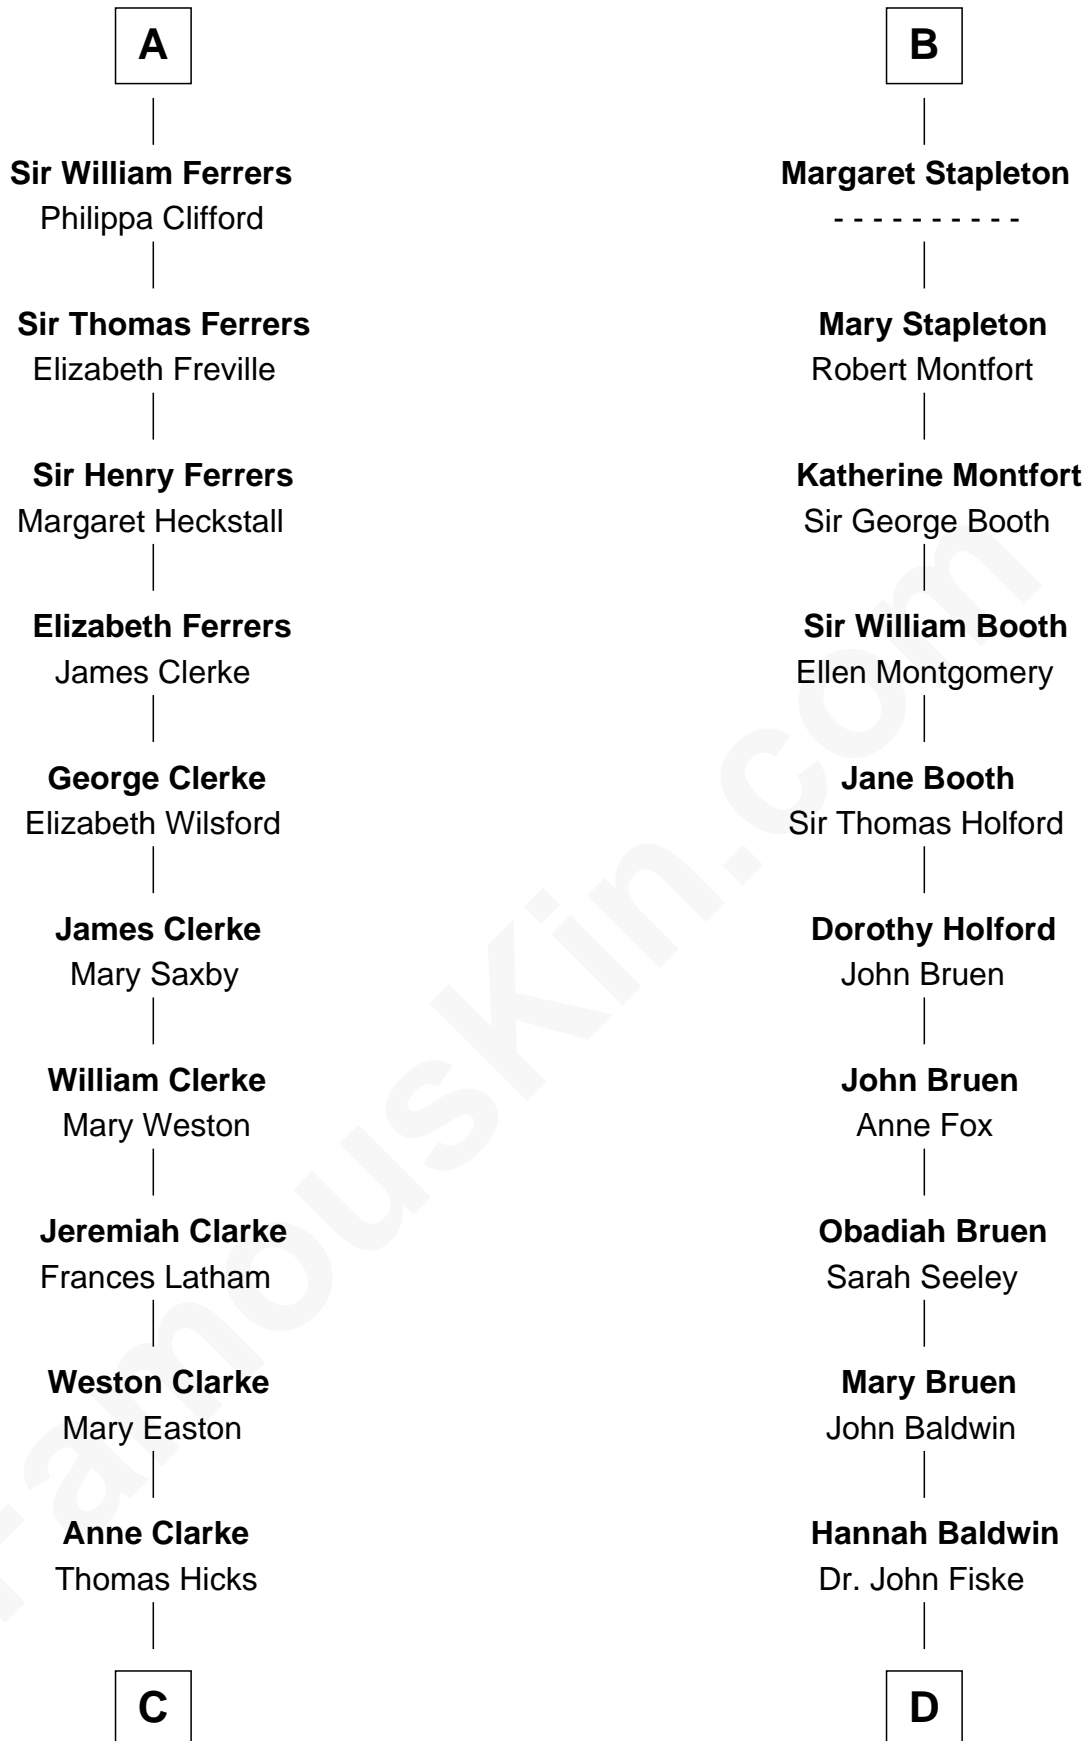

FamousKin.com Relationship Chart of

Susan B. Anthony

Women's Rights Advocate

21st cousin of

Stephen A. Douglas

Participated in Lincoln-Douglas Debates

C

Thomas Hicks