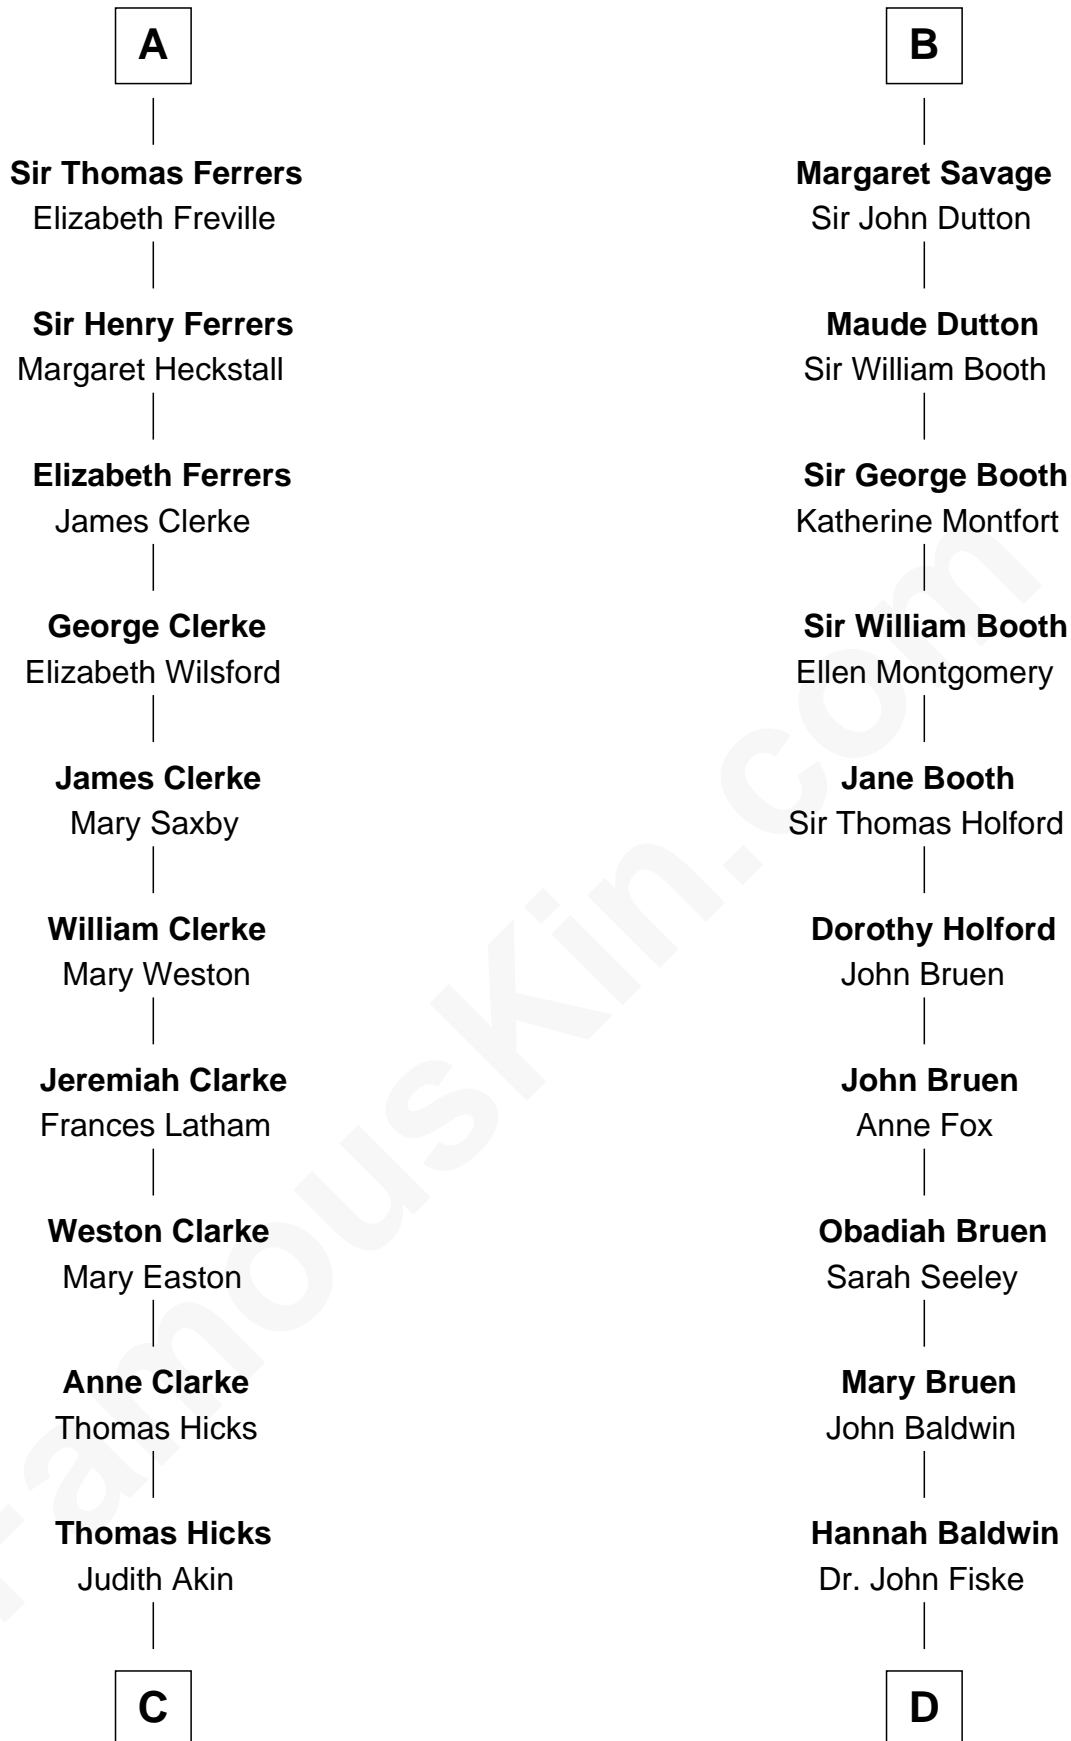

# FamousKin.com Relationship Chart of

**Susan B. Anthony**

*Women's Rights Advocate*

20th cousin 1 time removed of

**Stephen A. Douglas**

*Participated in Lincoln-Douglas Debates*

**C**

**Judith Hicks**  
David Anthony

**Humphrey Anthony**  
Hannah Lapham

**Daniel Anthony**  
Lucy Read

**Susan B. Anthony**  
*Women's Rights Advocate*

**D**

**Benjamin Fiske**  
Abigail Bowen

**Benjamin Fiske**  
Susannah Briggs

**Rev. Nathaniel Fiske**  
Sarah Arnold