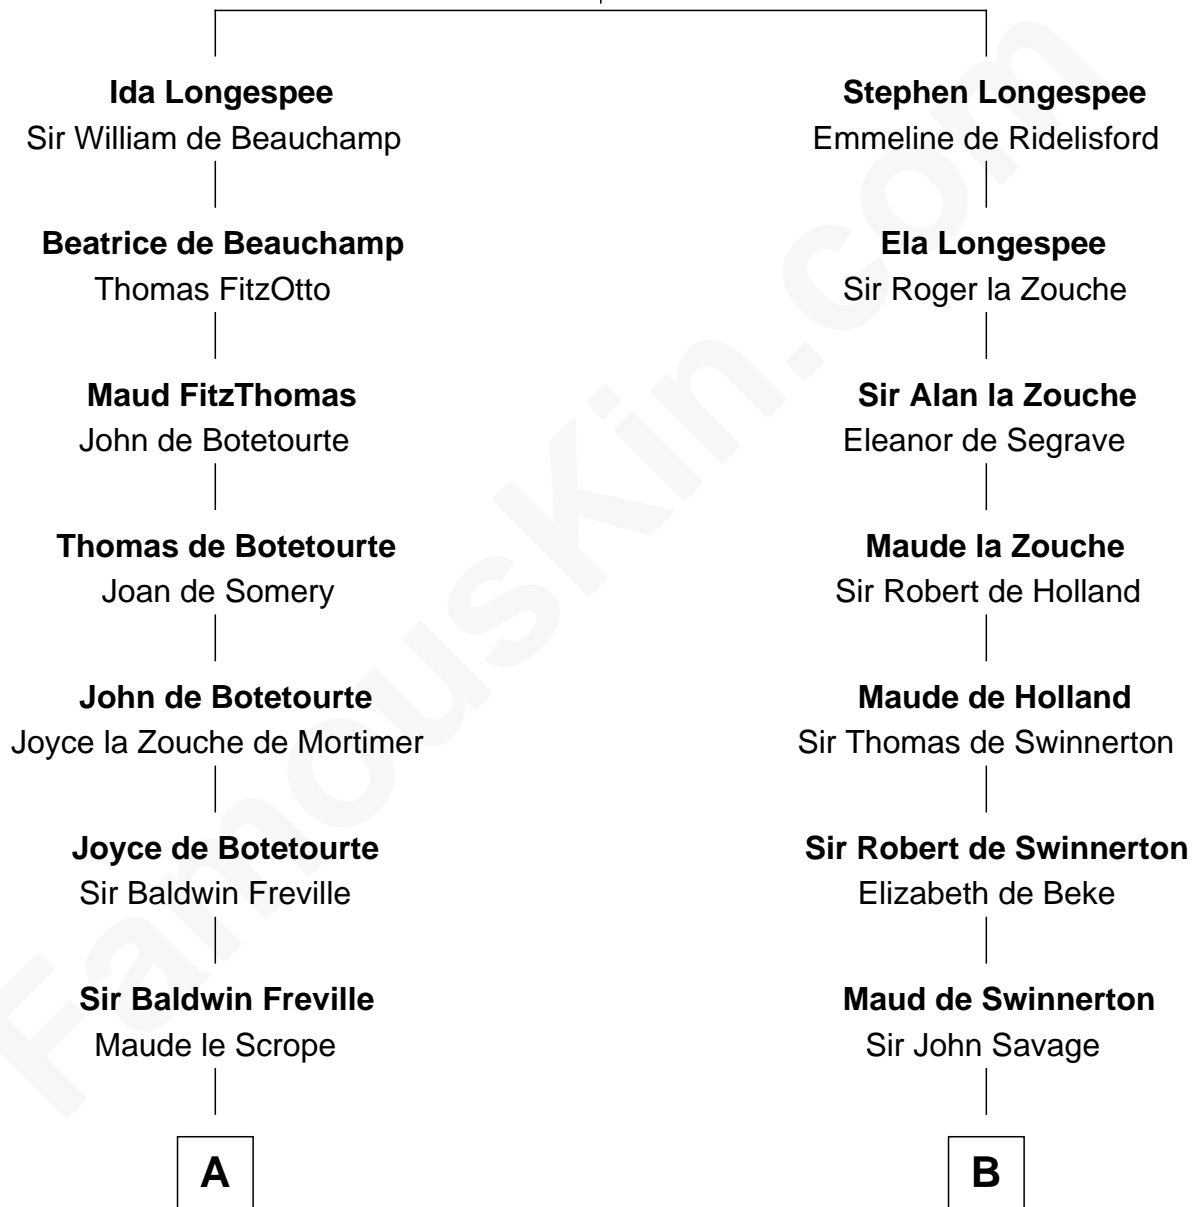

FamousKin.com Relationship Chart of

Susan B. Anthony

Women's Rights Advocate

20th cousin 1 time removed of

Stephen A. Douglas

Participated in Lincoln-Douglas Debates

Sir William Longespee

Ela of Salisbury