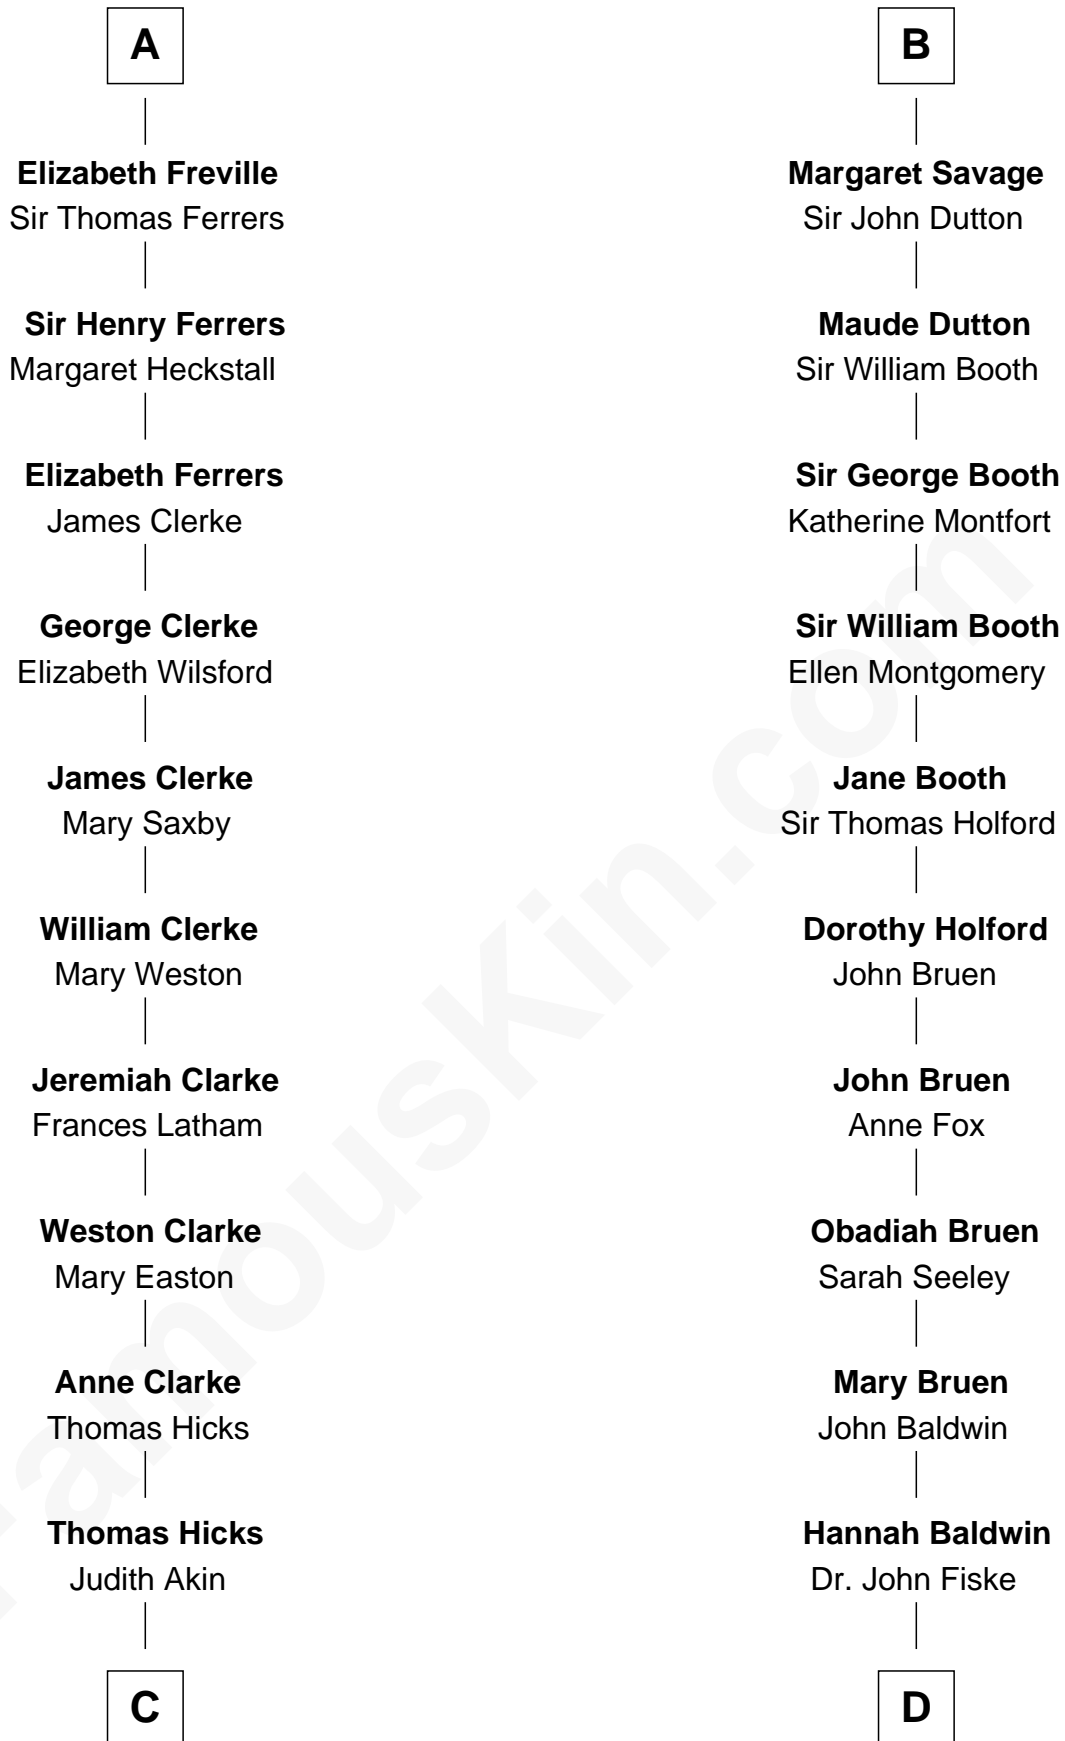

FamousKin.com Relationship Chart of

Susan B. Anthony

Women's Rights Advocate

20th cousin 1 time removed of

Stephen A. Douglas

Participated in Lincoln-Douglas Debates

Sir William Longespee

Ela of Salisbury

C

Judith Hicks
David Anthony

Humphrey Anthony
Hannah Lapham

Daniel Anthony
Lucy Read

Susan B. Anthony
Women's Rights Advocate

D

Benjamin Fiske
Abigail Bowen

Benjamin Fiske
Susannah Briggs