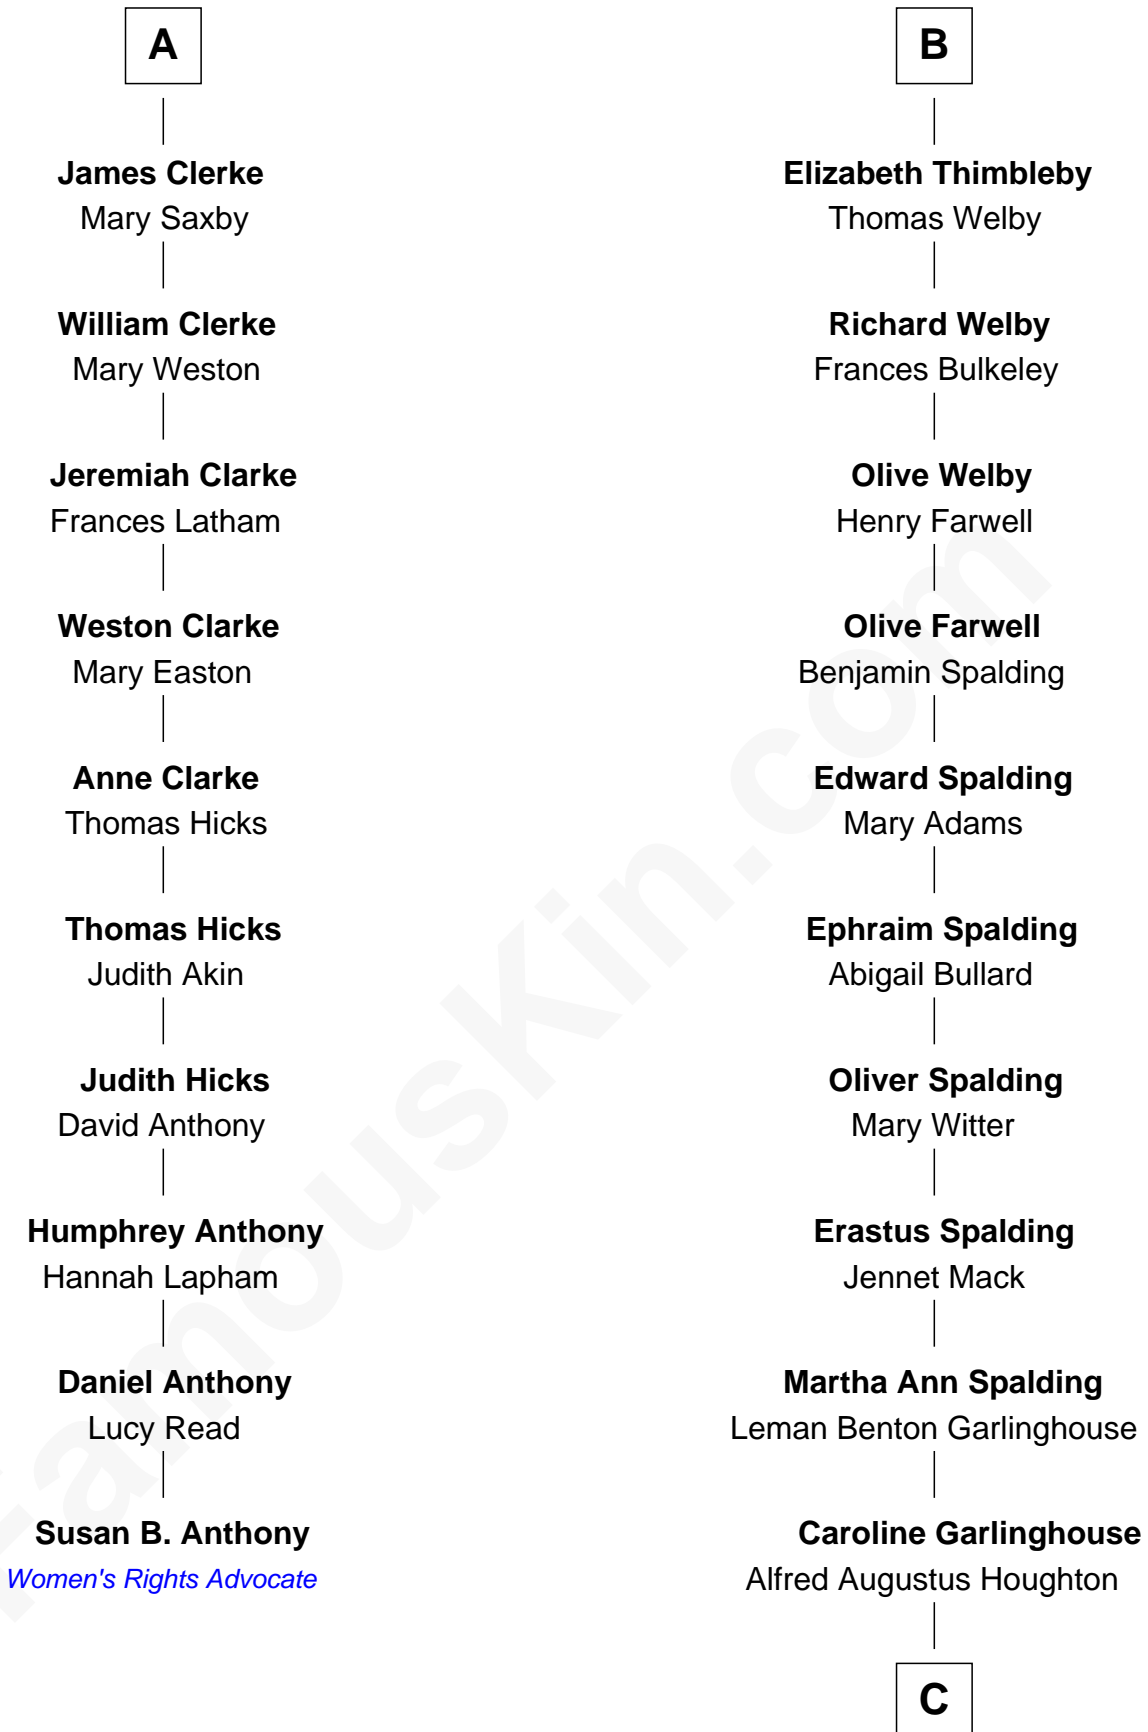

FamousKin.com Relationship Chart of

Susan B. Anthony

Women's Rights Advocate

16th cousin 2 times removed of

Katharine Hepburn

Movie Actress

Sir William de Ros
Margery de Badlesmere

C

|
Katharine Martha Houghton

Thomas Norval Hepburn

|
Katharine Hepburn

Movie Actress

FamousKin.com