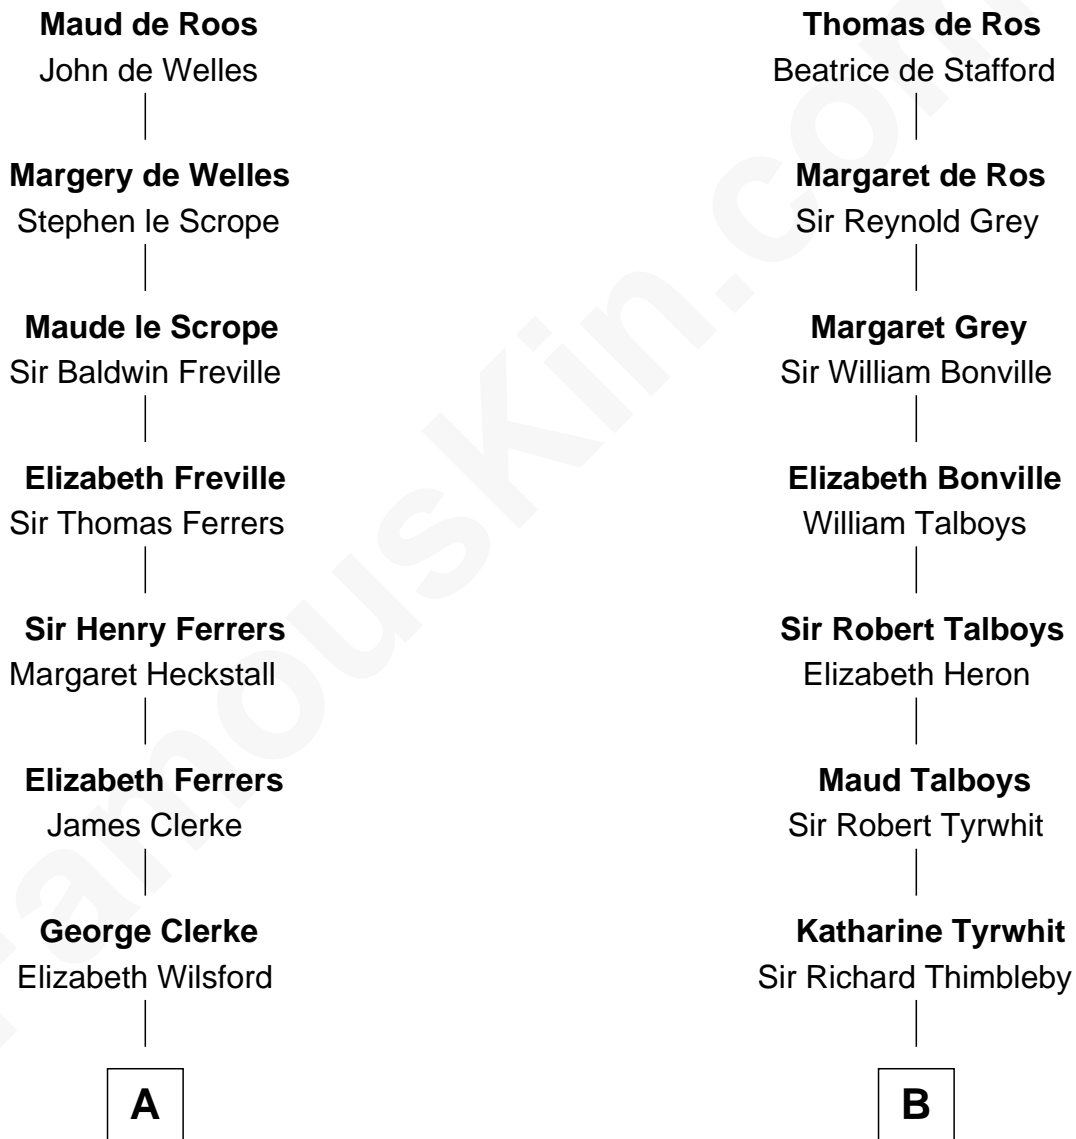

FamousKin.com Relationship Chart of

Susan B. Anthony

Women's Rights Advocate

16th cousin 2 times removed of

Katharine Hepburn

Movie Actress

Sir William de Ros
Margery de Badlesmere

C