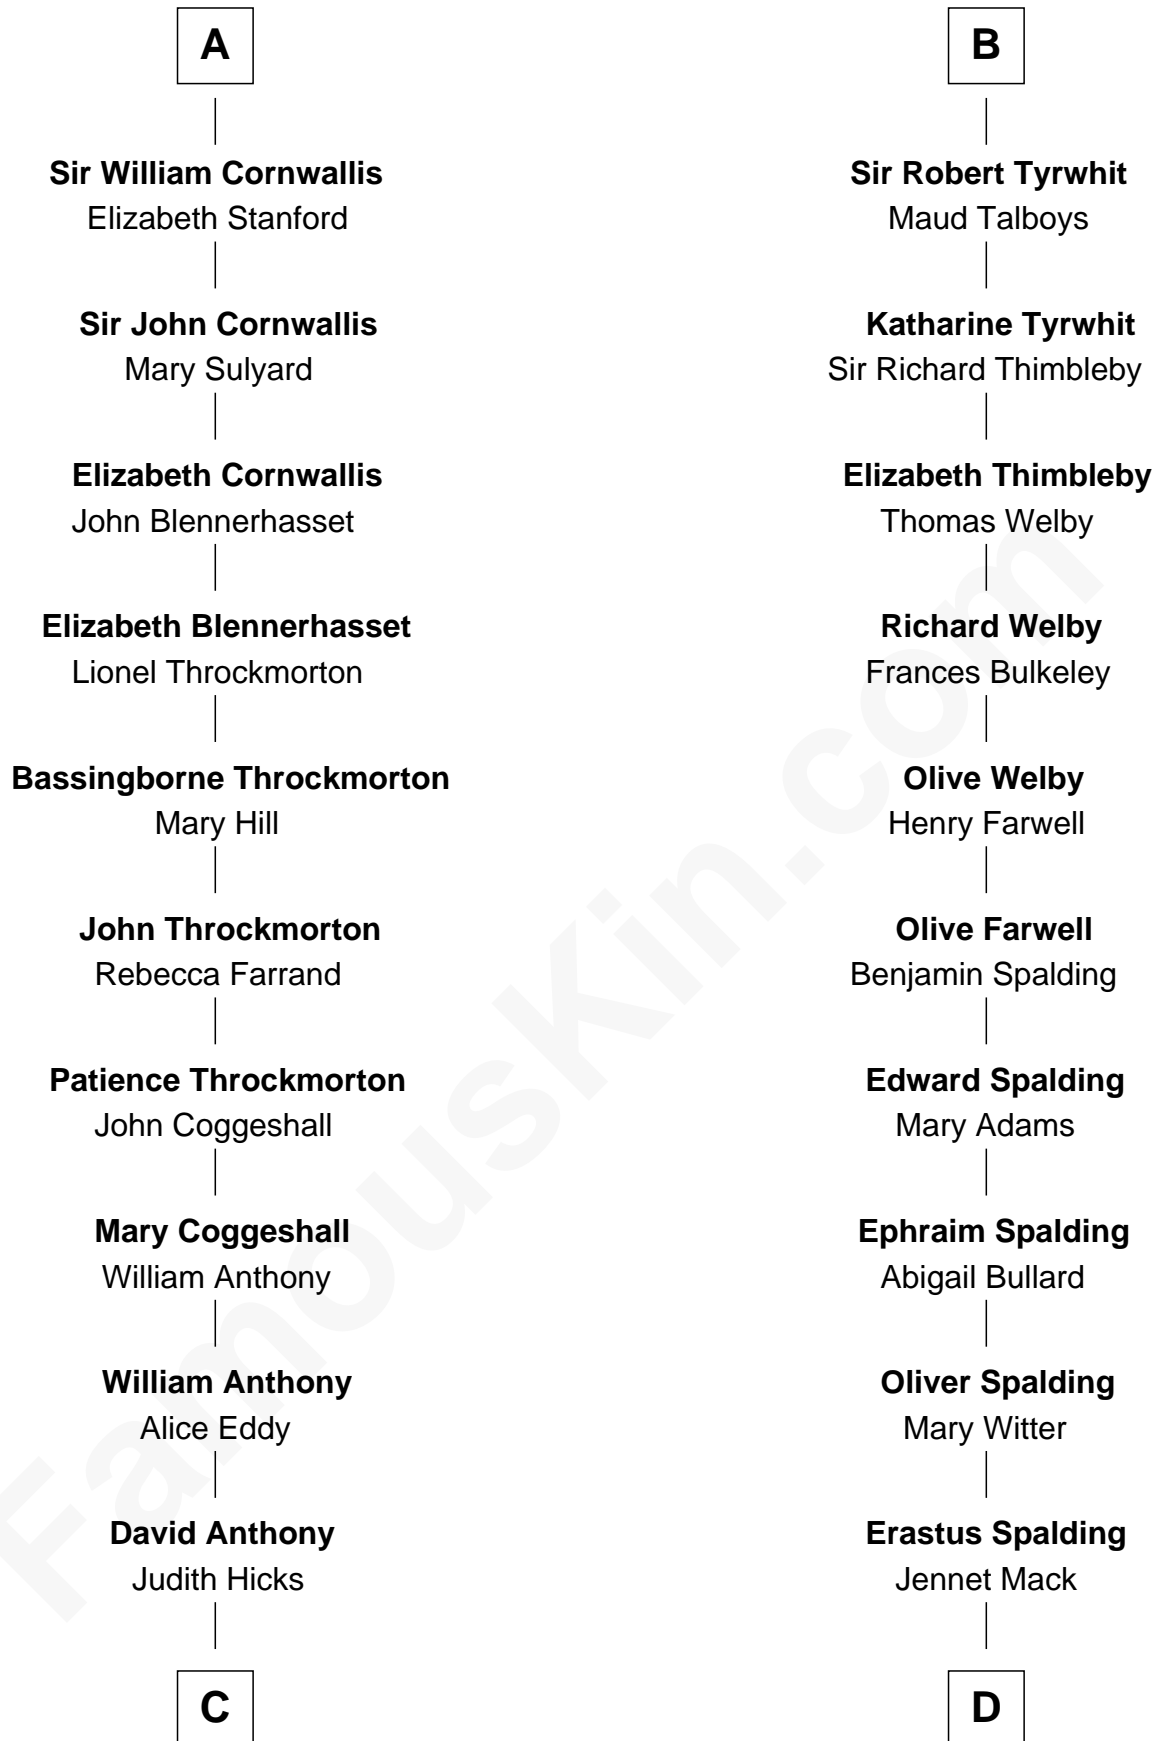

FamousKin.com Relationship Chart of

Susan B. Anthony

Women's Rights Advocate

19th cousin 1 time removed of

Katharine Hepburn

Movie Actress

Sir Hugh le Despencer

Isabella de Beauchamp

Margaret de Goushill

Sir Philip le Despencer

Joan de Cobham

Sir Philip le Despencer

Elizabeth - - - - -

Sir Philip le Despencer

Elizabeth de Tibetot

Margery Despencer

Sir Roger Wentworth

Agnes Wentworth

Sir Robert Constable

Anne Constable

William Tyrwhit

B

C

Humphrey Anthony

Hannah Lapham

Daniel Anthony

Lucy Read

Susan B. Anthony

Women's Rights Advocate

D

Martha Ann Spalding

Leman Benton Garlinghouse