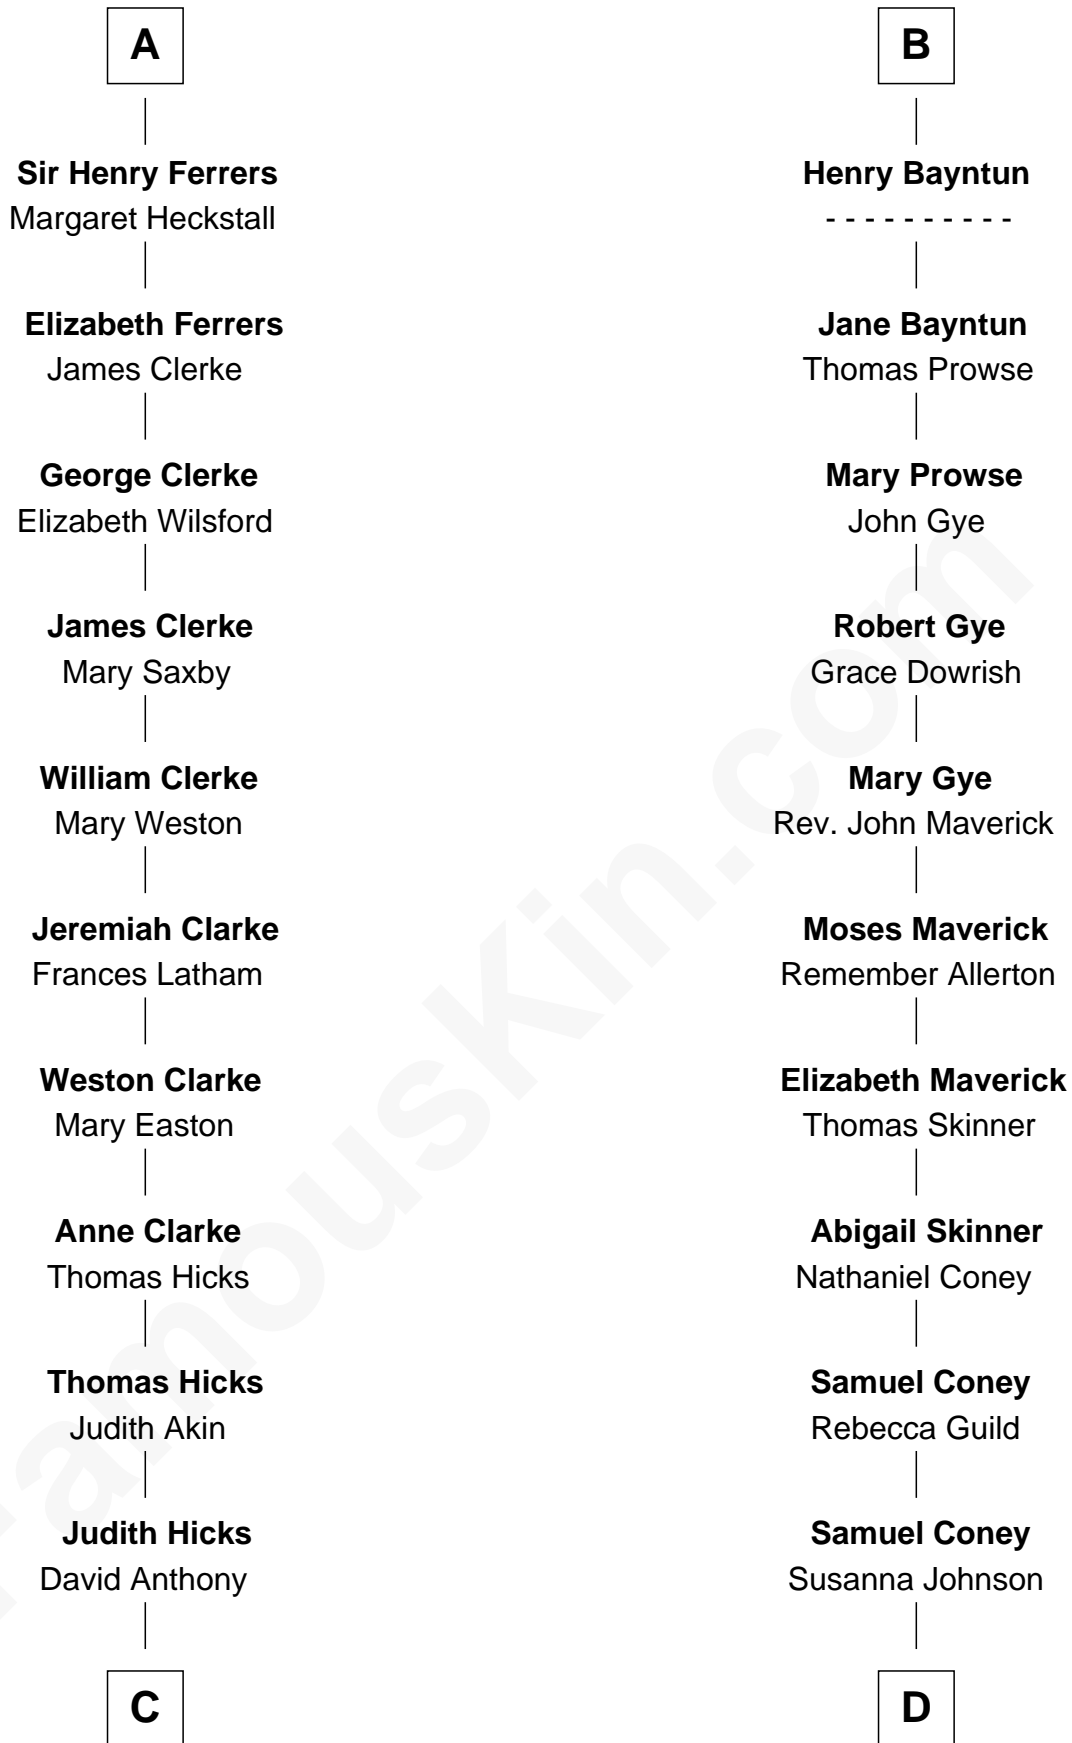

# FamousKin.com Relationship Chart of

**Susan B. Anthony**

*Women's Rights Advocate*

18th cousin 1 time removed of

**Samuel Cony**

*31st Governor of Maine*

**Sir William de Ferrers**

Margaret de Quincy

**Sir William de Ferrers**

Anne Duward

**Sir William de Ferrers**

de Segrave

**Henry de Ferrers**

Isabel de Verdun

**Sir William de Ferrers**

Margaret de Ufford

Sir Thomas de Berkeley

**Sir Maurice de Berkeley**

Eve la Zouche

**Milicent de Berkeley**

John Maltravers

**Sir John Maltravers**

Gwenthin - - - - -

**Eleanor Maltravers**

John Fitzalan

**Joan Fitzalan**

Sir William Echyngham

**Joan Echyngham**

Sir John Bayntun

**B**

FamousKin.com