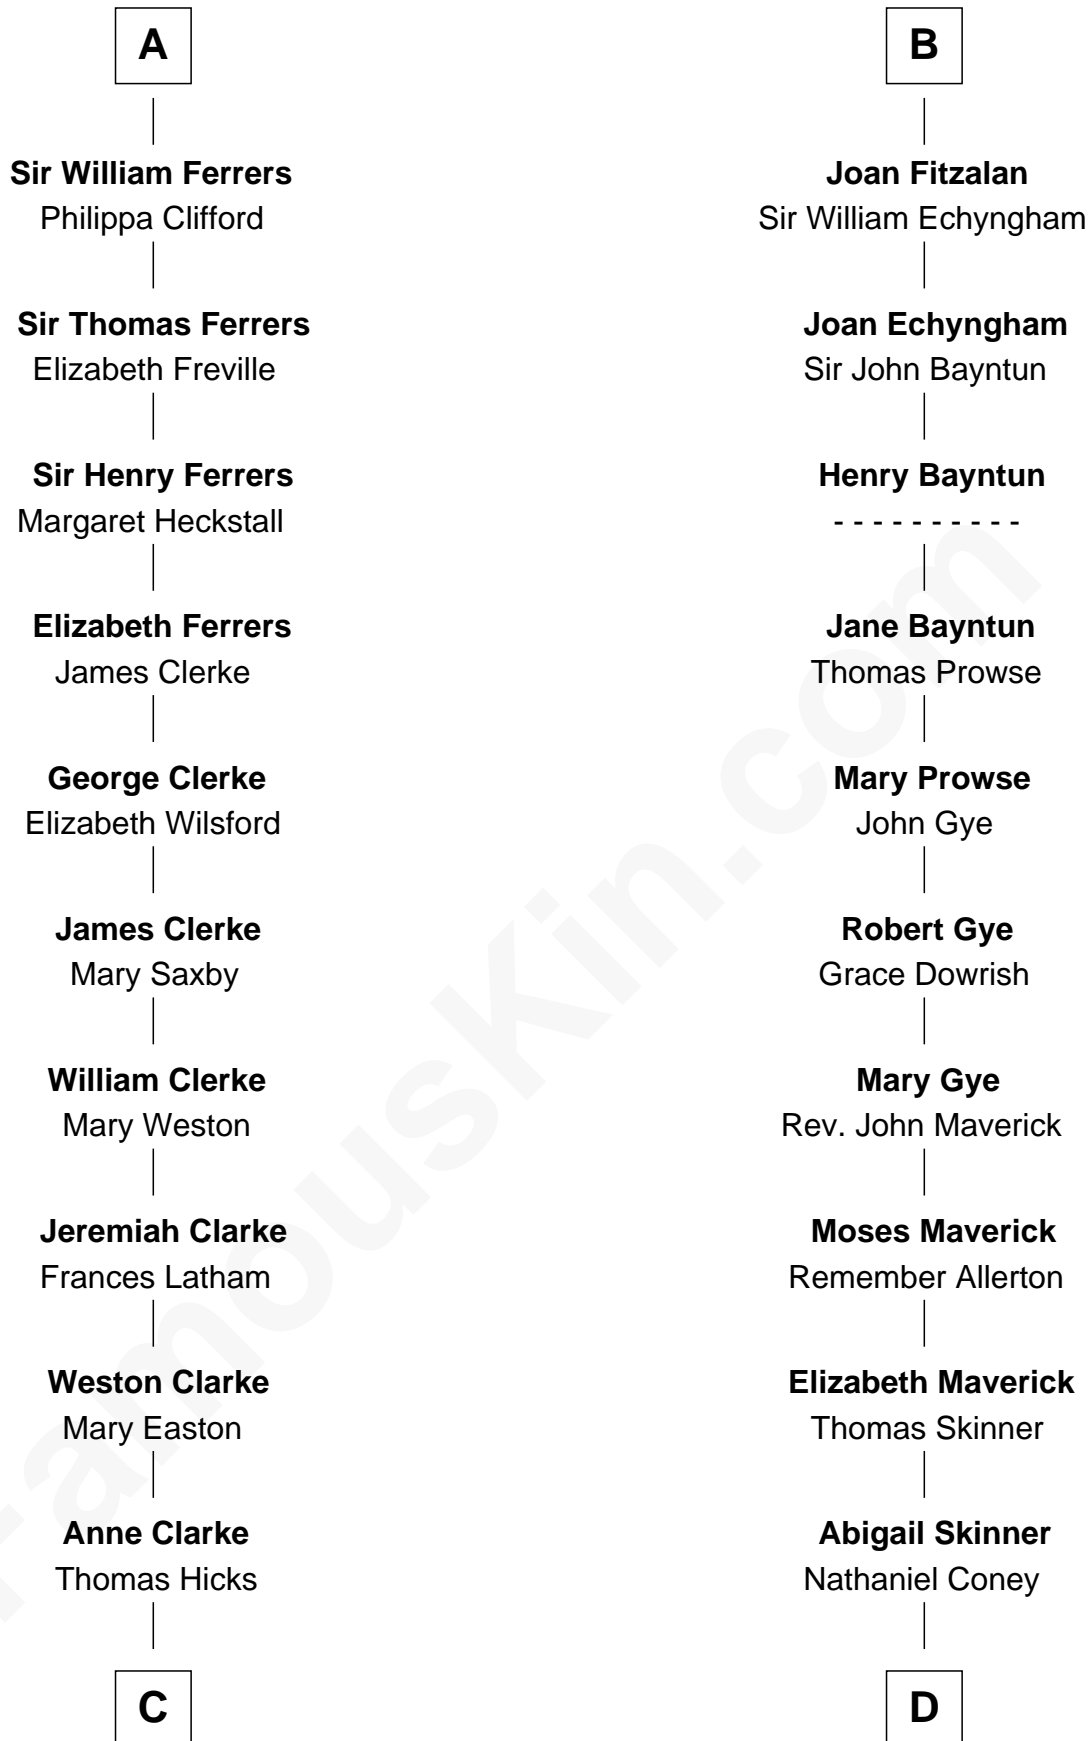

FamousKin.com Relationship Chart of

Susan B. Anthony

Women's Rights Advocate

20th cousin 1 time removed of

Samuel Cony

31st Governor of Maine

Sir William Marshal

Isabel de Clare

C

Thomas Hicks
Judith Akin

Judith Hicks
David Anthony

Humphrey Anthony
Hannah Lapham

Daniel Anthony
Lucy Read

Susan B. Anthony
Women's Rights Advocate

D

Samuel Coney
Rebecca Guild

Samuel Coney
Susanna Johnson

Samuel Coney
Susan Bowdoin Coney

Samuel Coney
31st Governor of Maine