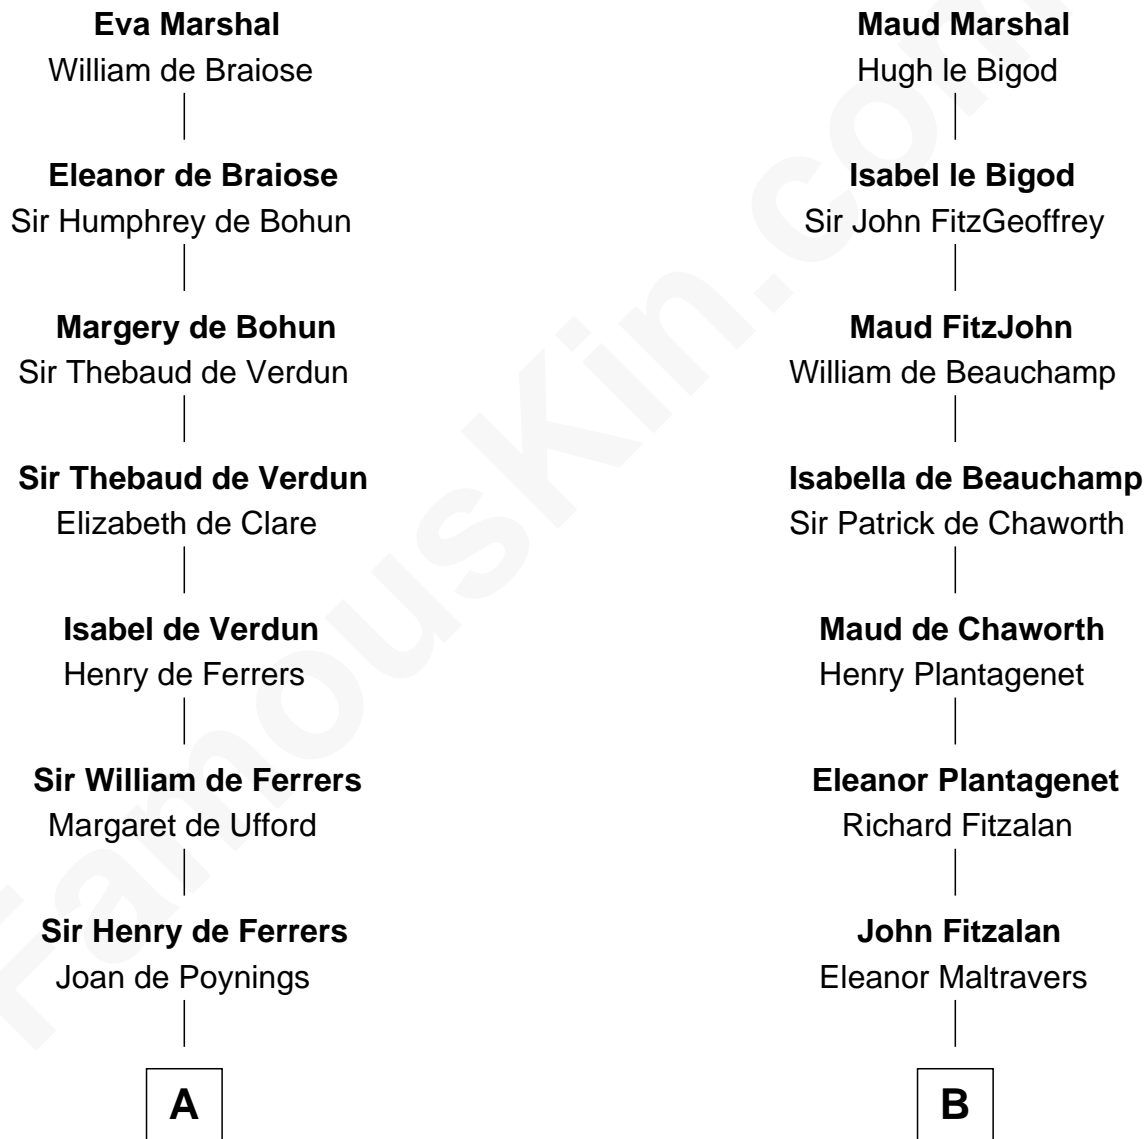

FamousKin.com Relationship Chart of

Susan B. Anthony

Women's Rights Advocate

20th cousin 1 time removed of

Samuel Cony

31st Governor of Maine

Sir William Marshal

Isabel de Clare

C

Thomas Hicks
Judith Akin

Judith Hicks
David Anthony

Humphrey Anthony
Hannah Lapham

Daniel Anthony
Lucy Read

Susan B. Anthony
Women's Rights Advocate

D

Samuel Coney
Rebecca Guild

Samuel Coney
Susanna Johnson

Samuel Coney
Susan Bowdoin Coney

Samuel Coney
31st Governor of Maine