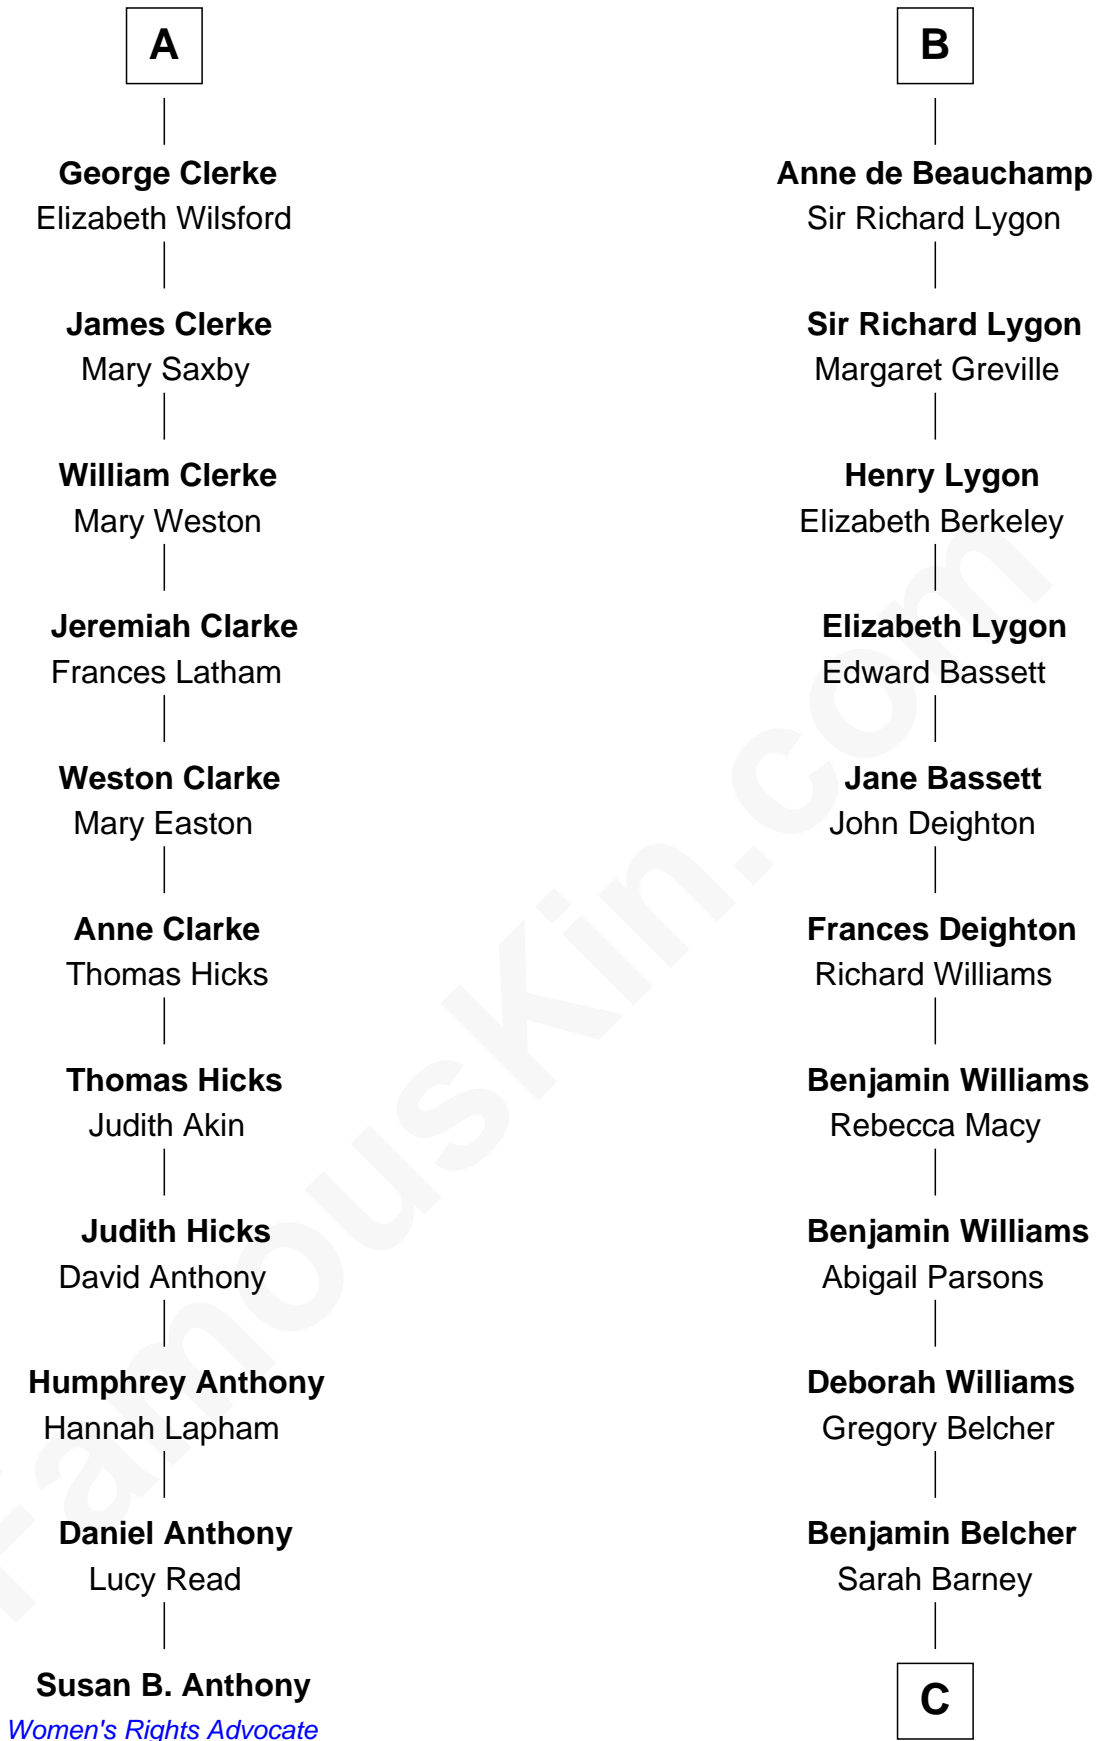

# FamousKin.com Relationship Chart of

**Susan B. Anthony**

*Women's Rights Advocate*

17th cousin 3 times removed of

**General Douglas MacArthur**

*U.S. Army - World War II*

FamousKin.com