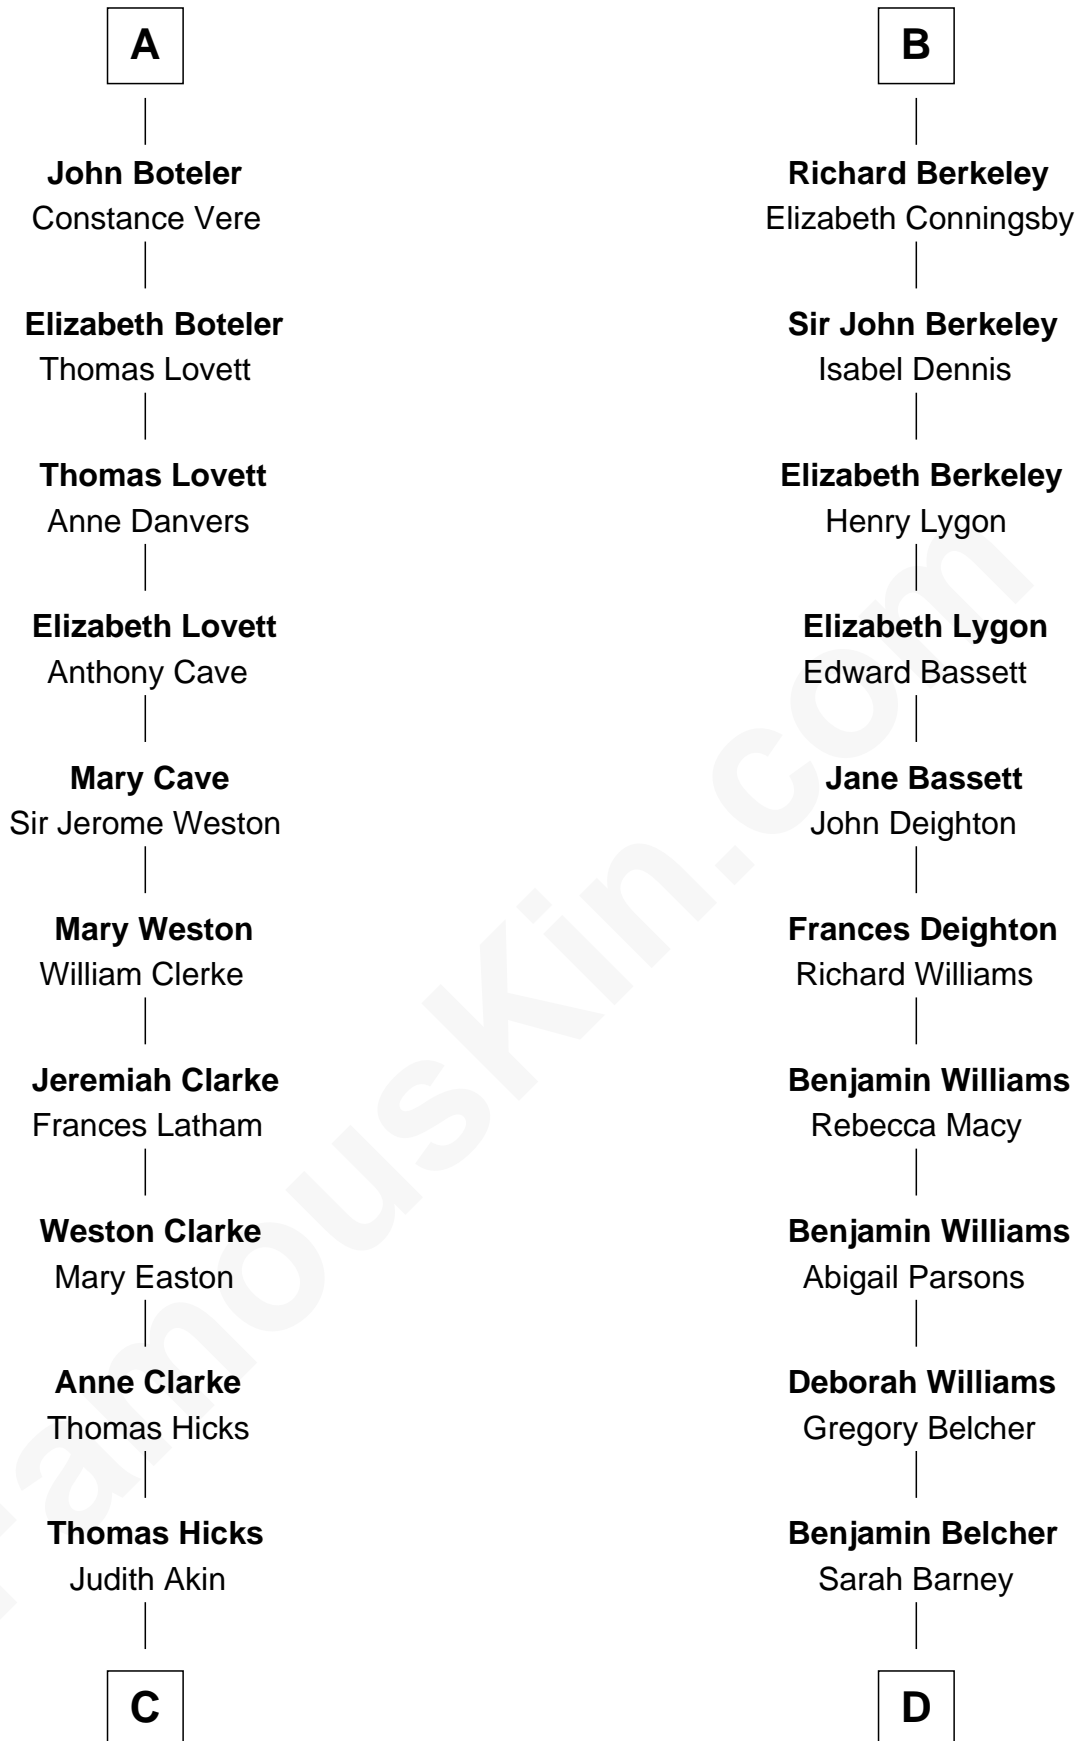

FamousKin.com Relationship Chart of

Susan B. Anthony

Women's Rights Advocate

20th cousin of

General Douglas MacArthur

U.S. Army - World War II

Sir William de Cantilupe

Eve de Braiose

C

Judith Hicks
David Anthony

Humphrey Anthony
Hannah Lapham

Daniel Anthony
Lucy Read

Susan B. Anthony
Women's Rights Advocate

D

Benjamin Barney Belcher
Olive -----

Aurelia Belcher
Arthur MacArthur