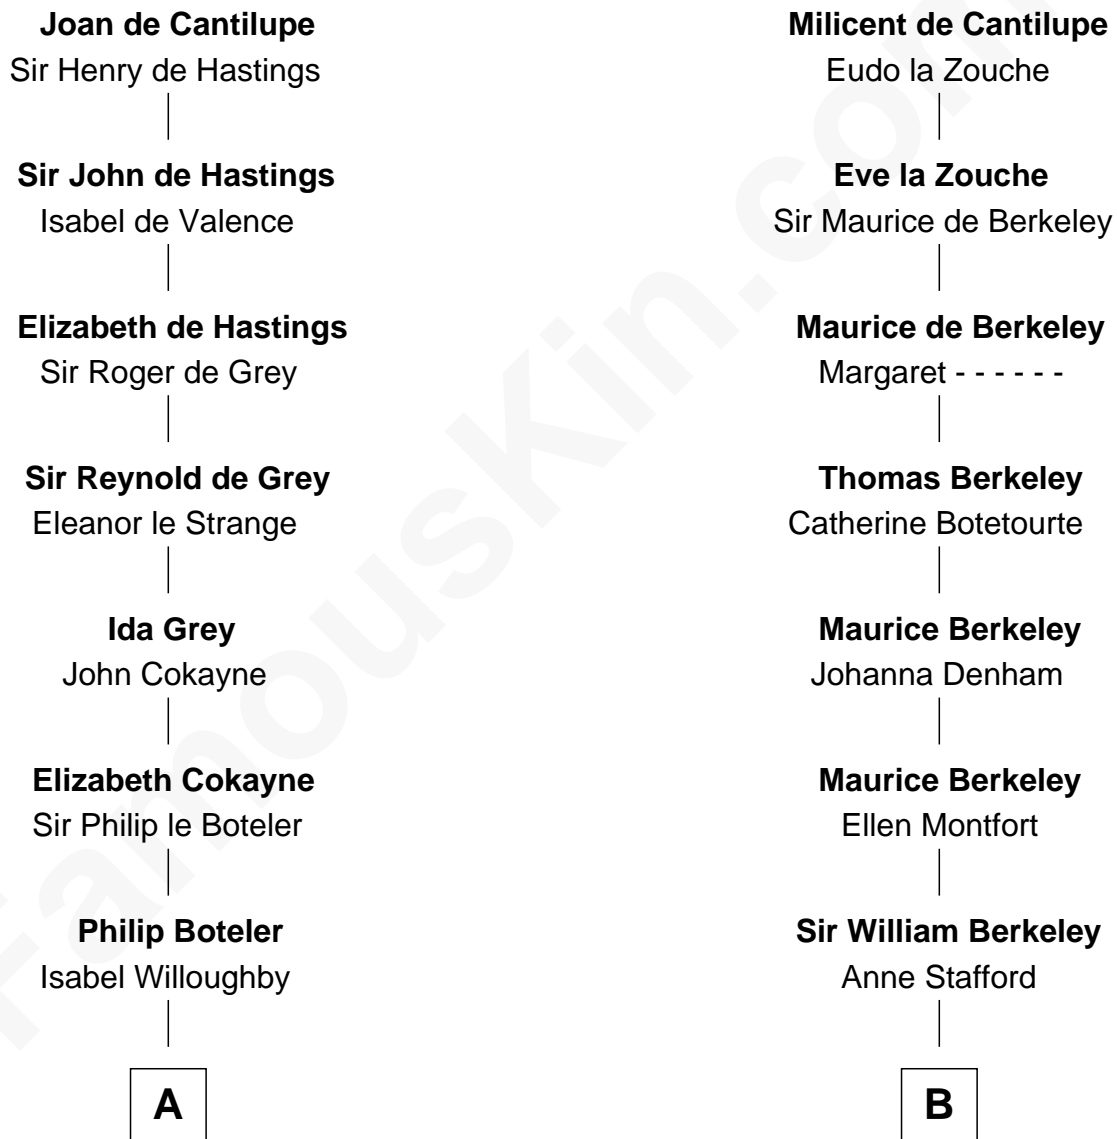

FamousKin.com Relationship Chart of

Susan B. Anthony

Women's Rights Advocate

20th cousin of

General Douglas MacArthur

U.S. Army - World War II

Sir William de Cantilupe

Eve de Braiose