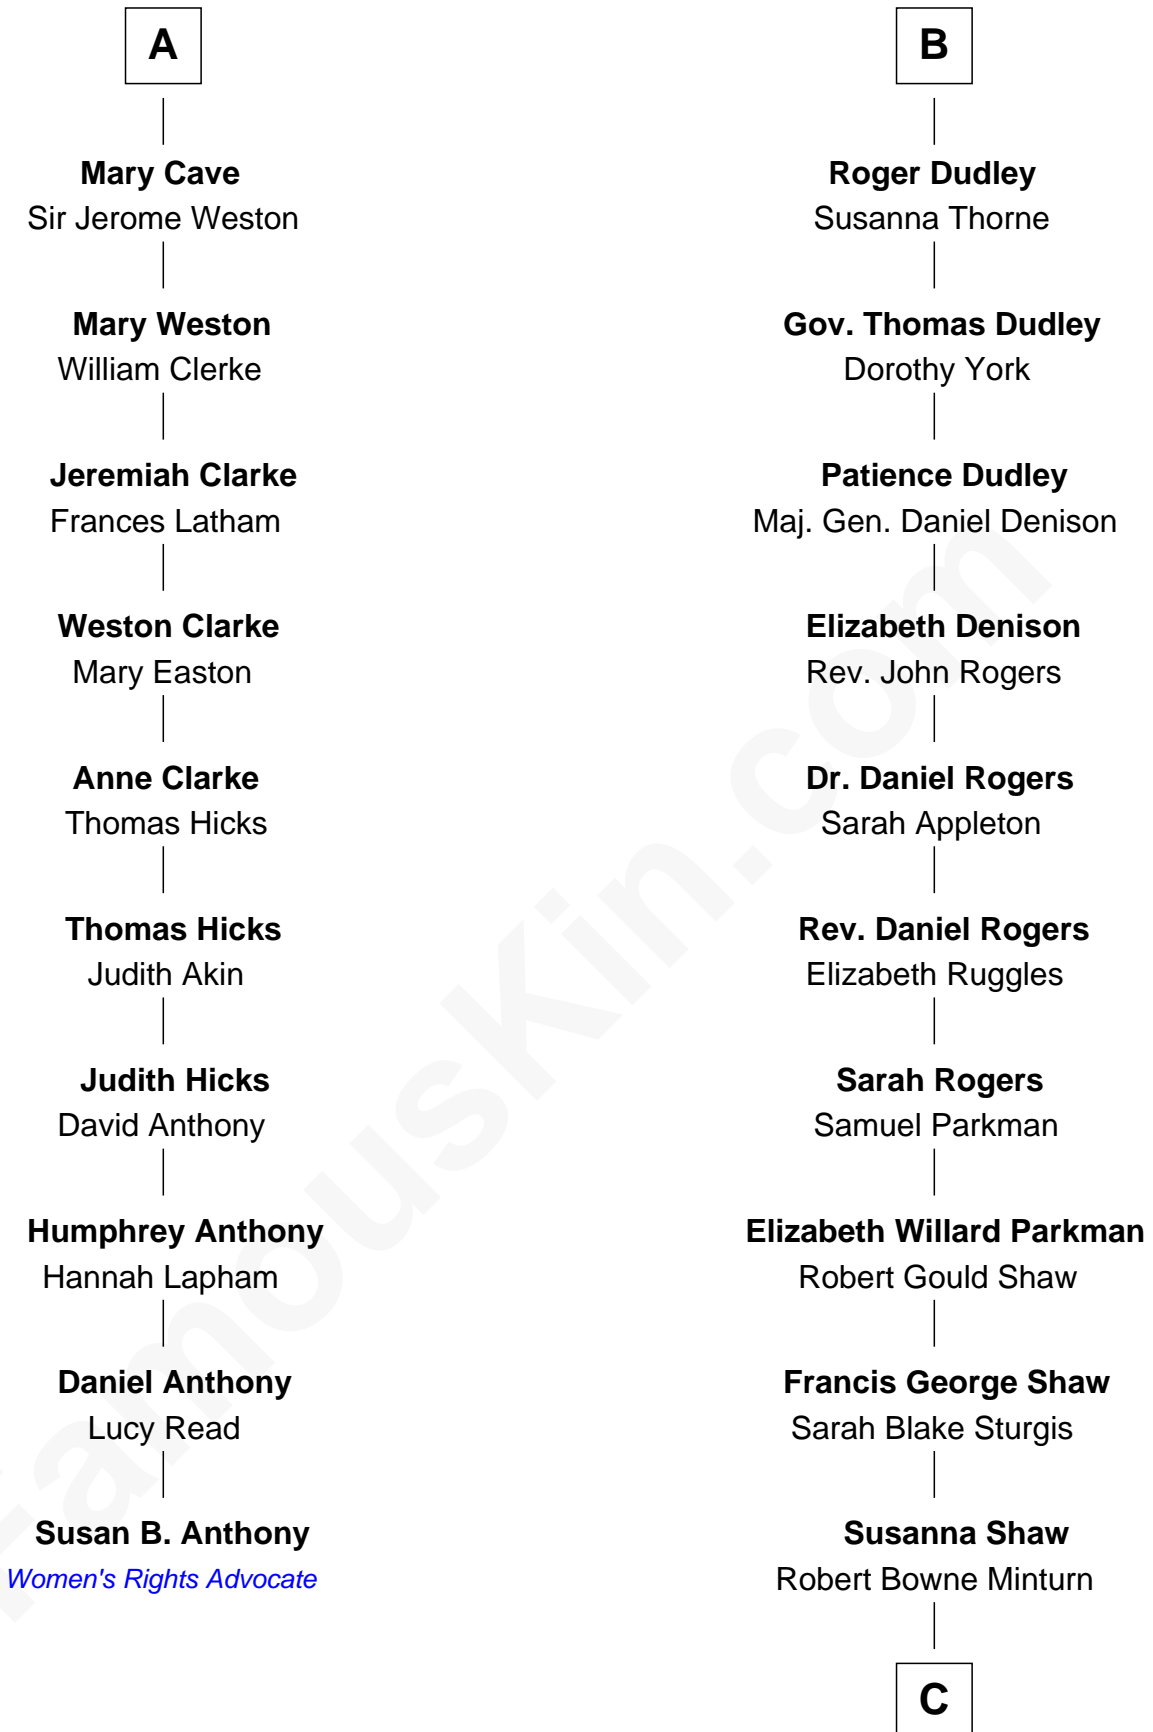

# FamousKin.com Relationship Chart of

**Susan B. Anthony**

*Women's Rights Advocate*

16th cousin 4 times removed of

**Kyra Sedgwick**

*TV and Movie Actress*

**Sir Reynold de Grey**

Eleanor le Strange

**C**

—  
**Sarah May Minturn**  
Henry Dwight Sedgwick

—  
**Robert Minturn Sedgwick**  
Helen Peabody

—  
**Henry Dwight Sedgwick**  
Patricia Ann Rosenwald

—  
**Kyra Sedgwick**  
*TV and Movie Actress*