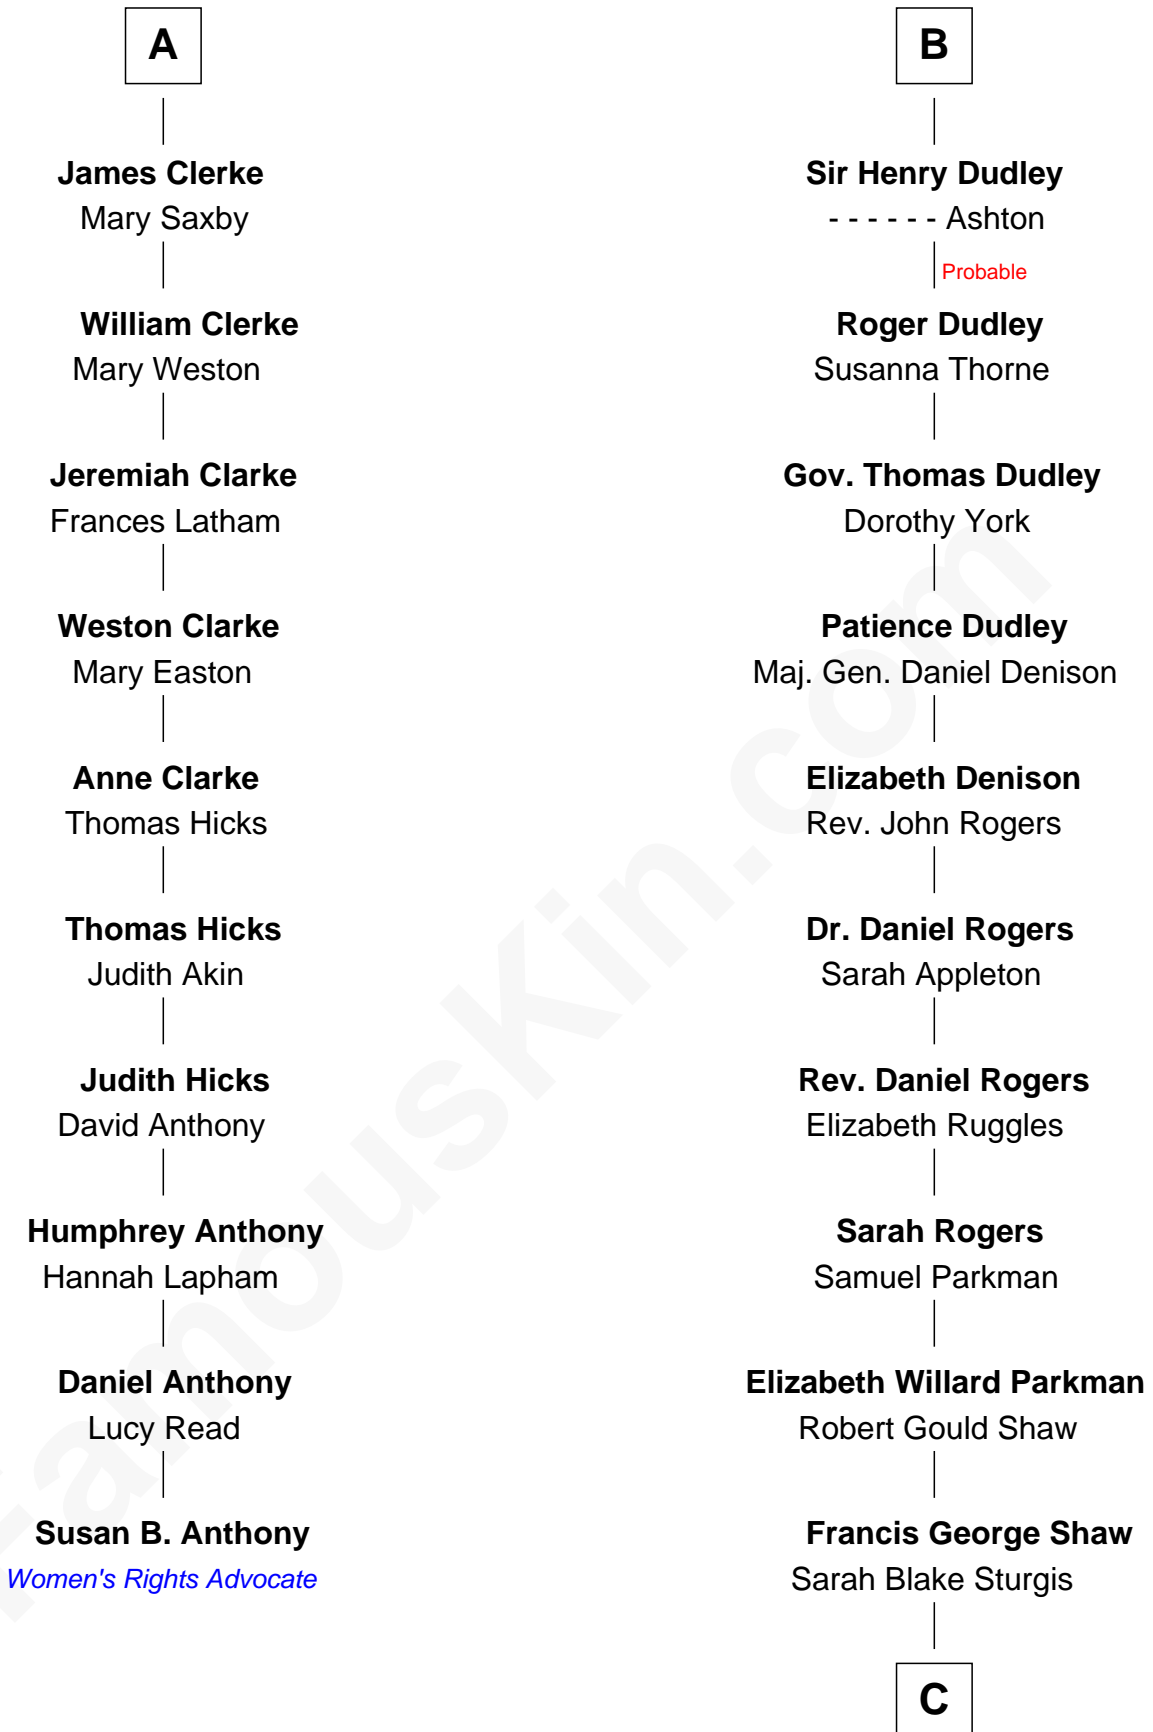

# FamousKin.com Relationship Chart of

**Susan B. Anthony**

*Women's Rights Advocate*

16th cousin 5 times removed of

**Kyra Sedgwick**

*TV and Movie Actress*

**Sir William de Ros**  
Margery de Badlesmere

**C**

—  
**Susanna Shaw**

Robert Bowne Minturn

—  
**Sarah May Minturn**

Henry Dwight Sedgwick

—  
**Robert Minturn Sedgwick**

Helen Peabody

—  
**Henry Dwight Sedgwick**

Patricia Ann Rosenwald

—  
**Kyra Sedgwick**

*TV and Movie Actress*