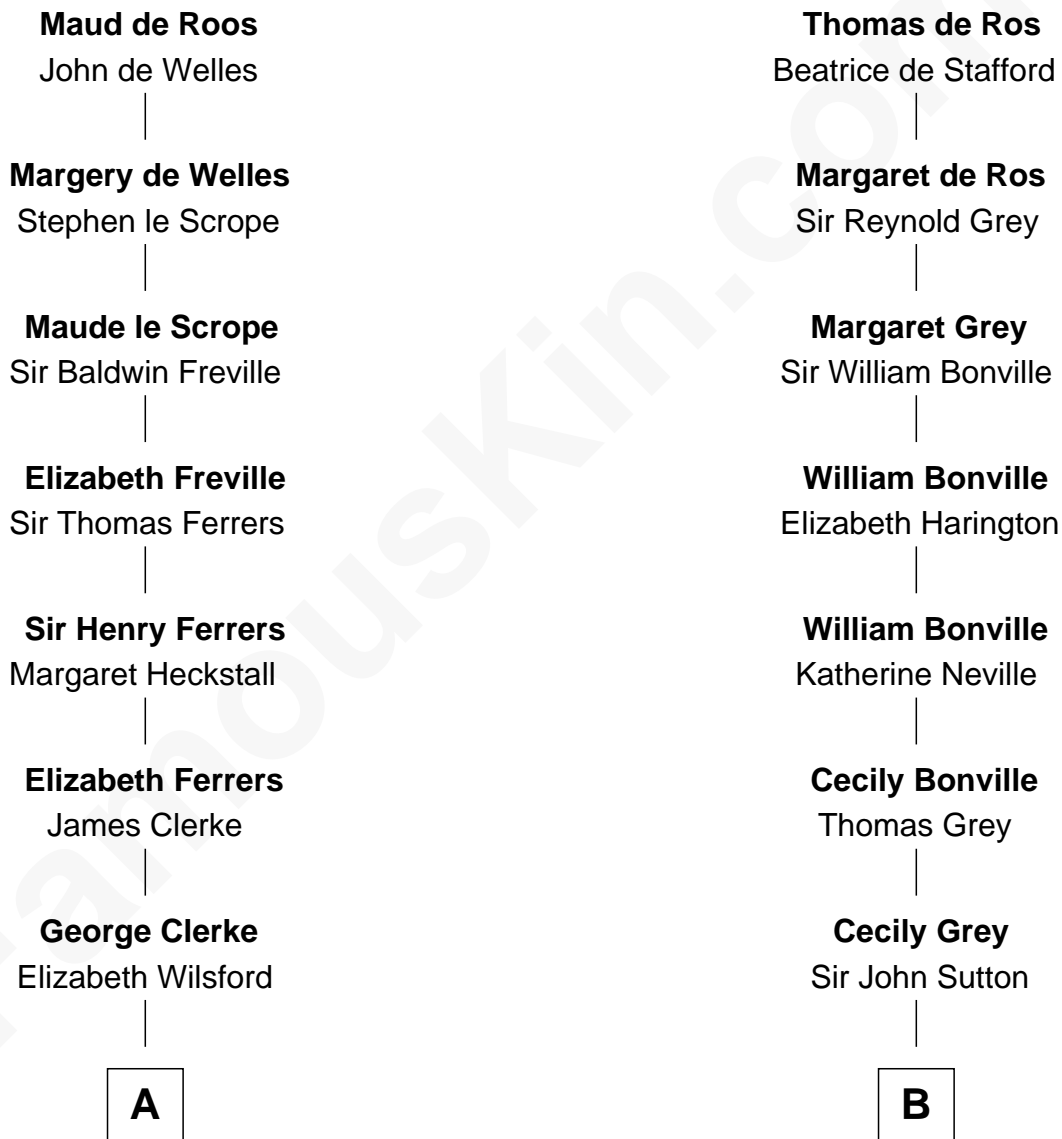

# FamousKin.com Relationship Chart of

**Susan B. Anthony**

*Women's Rights Advocate*

16th cousin 5 times removed of

**Kyra Sedgwick**

*TV and Movie Actress*

**Sir William de Ros**  
Margery de Badlesmere

**C**

—  
**Susanna Shaw**

Robert Bowne Minturn

—  
**Sarah May Minturn**

Henry Dwight Sedgwick

—  
**Robert Minturn Sedgwick**

Helen Peabody

—  
**Henry Dwight Sedgwick**

Patricia Ann Rosenwald