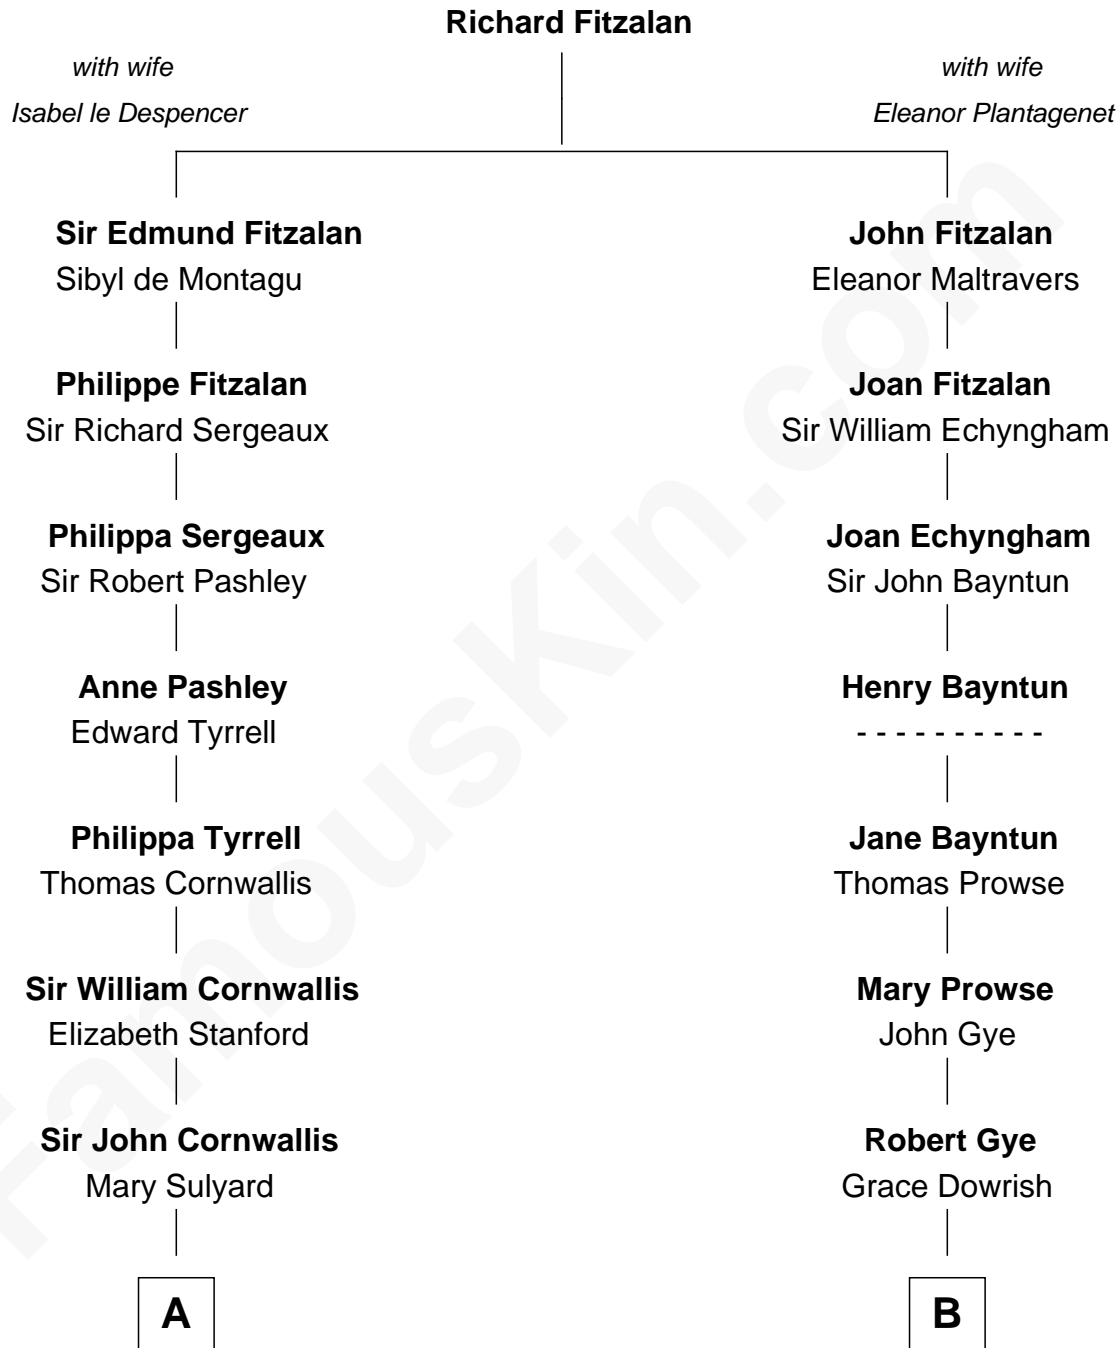

# FamousKin.com Relationship Chart of

**Susan B. Anthony**

*Women's Rights Advocate*

17th cousin 1 time removed of

**Kyra Sedgwick**

*TV and Movie Actress*

C

Henry Dwight Sedgwick  
Patricia Ann Rosenwald

Kyra Sedgwick  
*TV and Movie Actress*

FamousKin.com