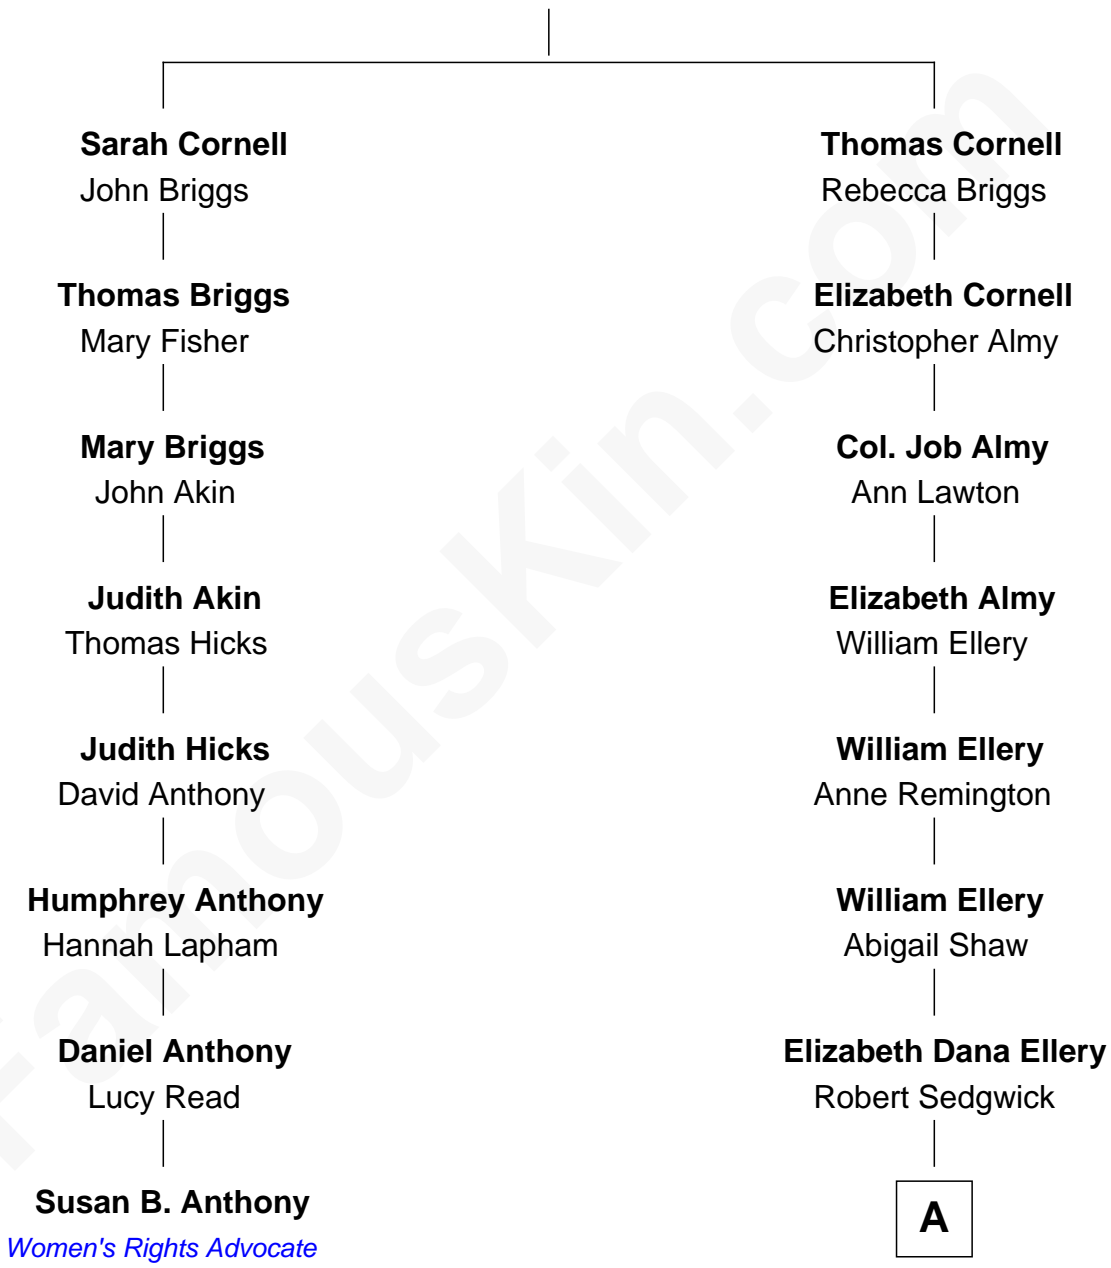

FamousKin.com Relationship Chart of

Susan B. Anthony

Women's Rights Advocate

7th cousin 4 times removed of

Kyra Sedgwick

TV and Movie Actress

----- Cornell

A

Henrietta Ellery Sedgwick

Henry Dwight Sedgwick

Henry Dwight Sedgwick

Sarah May Minturn

Robert Minturn Sedgwick

Helen Peabody

Henry Dwight Sedgwick

Patricia Ann Rosenwald