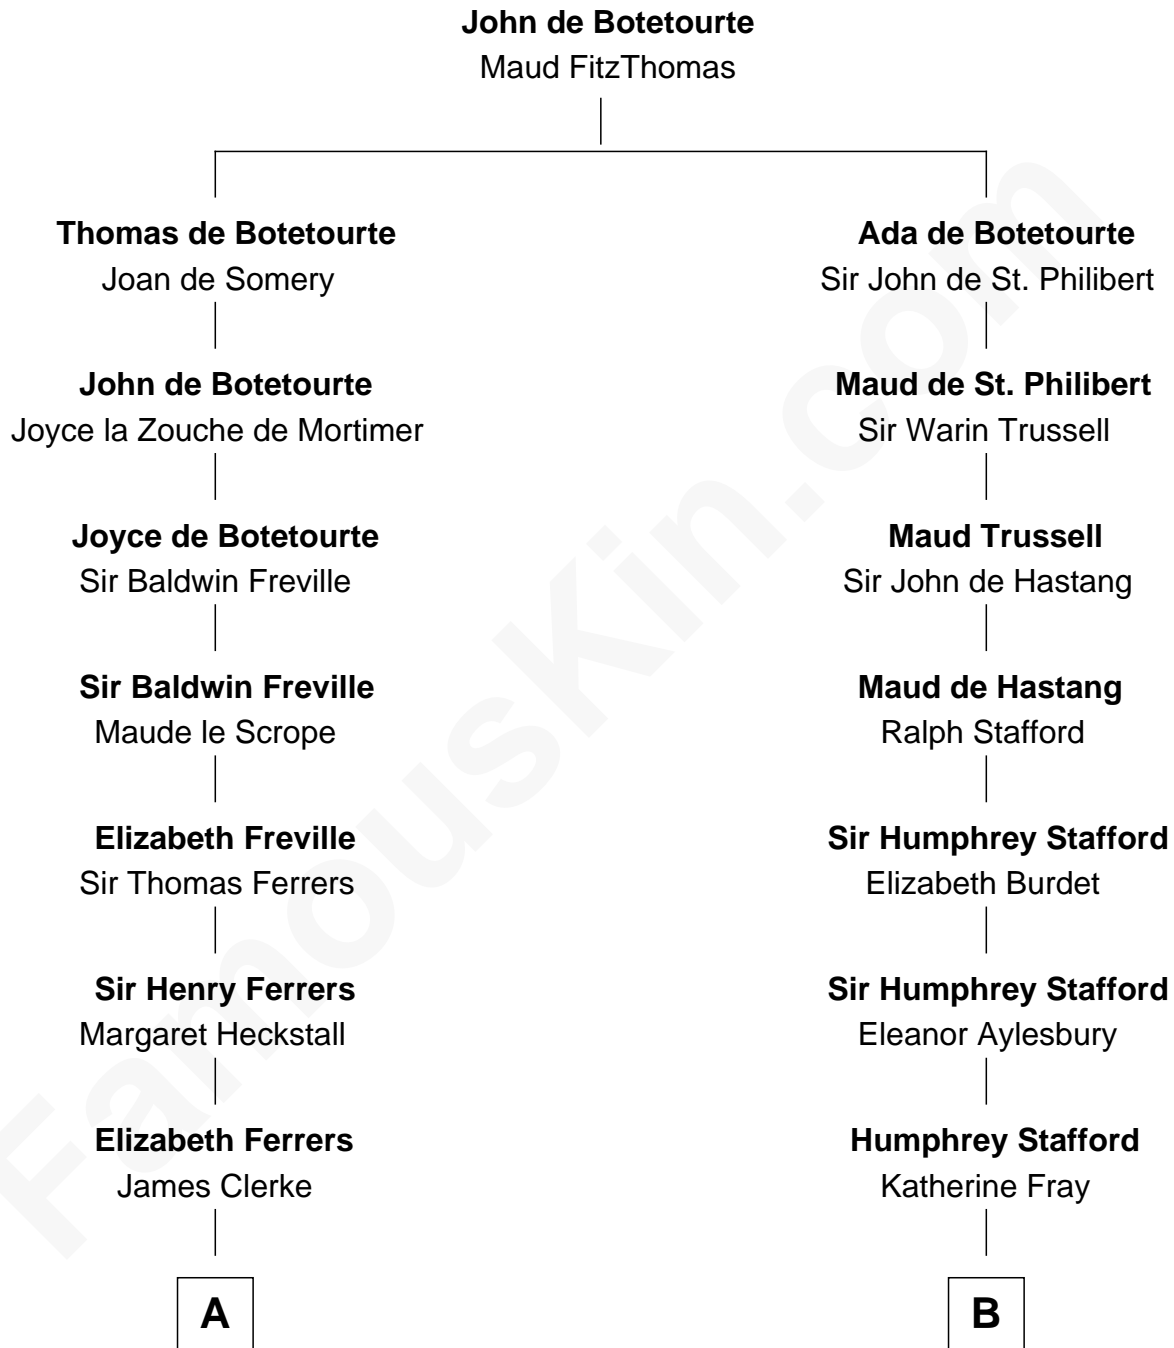

# FamousKin.com Relationship Chart of

**Susan B. Anthony**

*Women's Rights Advocate*

15th cousin 2 times removed of

**William Ellery**

*Signer of the Declaration of Independence*

**A**

**George Clerke**  
Elizabeth Wilsford

**James Clerke**  
Mary Saxby

**William Clerke**  
Mary Weston

**Jeremiah Clarke**  
Frances Latham

**Weston Clarke**  
Mary Easton

**Anne Clarke**  
Thomas Hicks

**Thomas Hicks**  
Judith Akin

**Judith Hicks**  
David Anthony

**Humphrey Anthony**  
Hannah Lapham

**Daniel Anthony**  
Lucy Read

**Susan B. Anthony**  
*Women's Rights Advocate*

**B**

**Sir Humphrey Stafford**  
Margaret Fogge

**Sir Humphrey Stafford**  
Margaret Tame