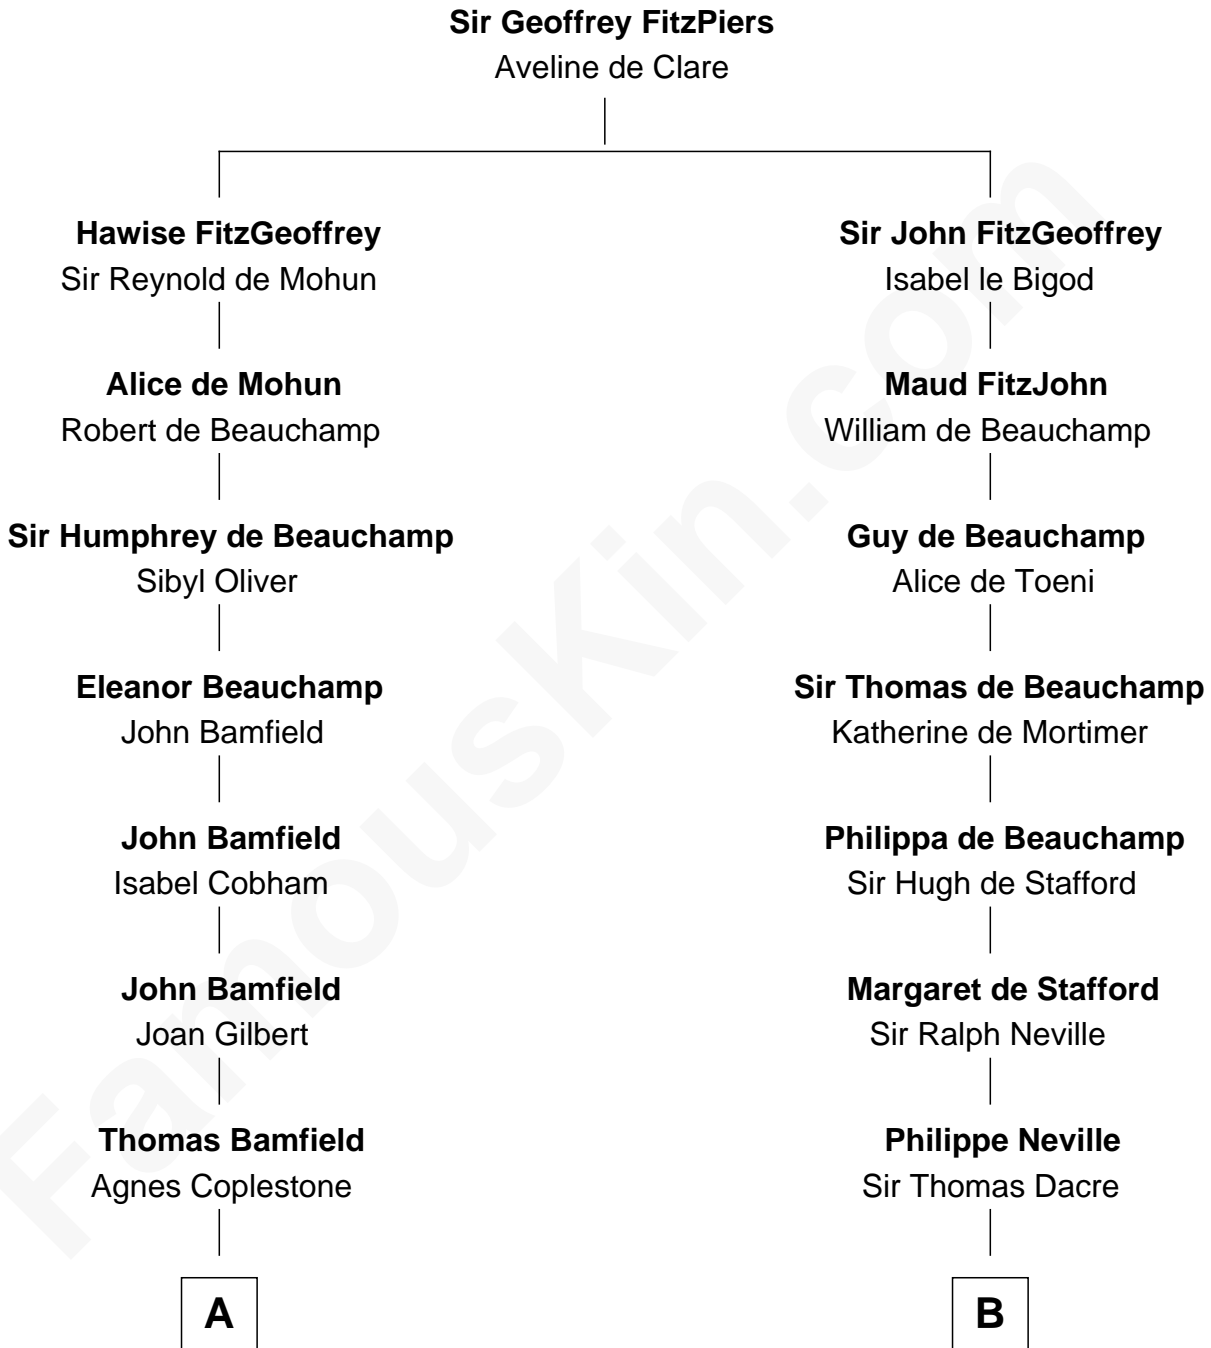

# FamousKin.com Relationship Chart of

**Susan B. Anthony**

*Women's Rights Advocate*

19th cousin 2 times removed of

**Fletcher Christian**

*Leader of the mutiny on the Bounty*

**C**

**Mindwell Stone**  
Ebenezer Woodward

**Mary Woodward**  
Jonathan Richardson

**Susannah Richardson**  
Daniel Read

**Lucy Read**  
Daniel Anthony

**Susan B. Anthony**  
*Women's Rights Advocate*

**D**

**Bridget Senhouse**  
John Christian

**Charles Christian**  
Anne Dixon

**Fletcher Christian**  
*Leader of the mutiny on the Bounty*

FamousKin.com