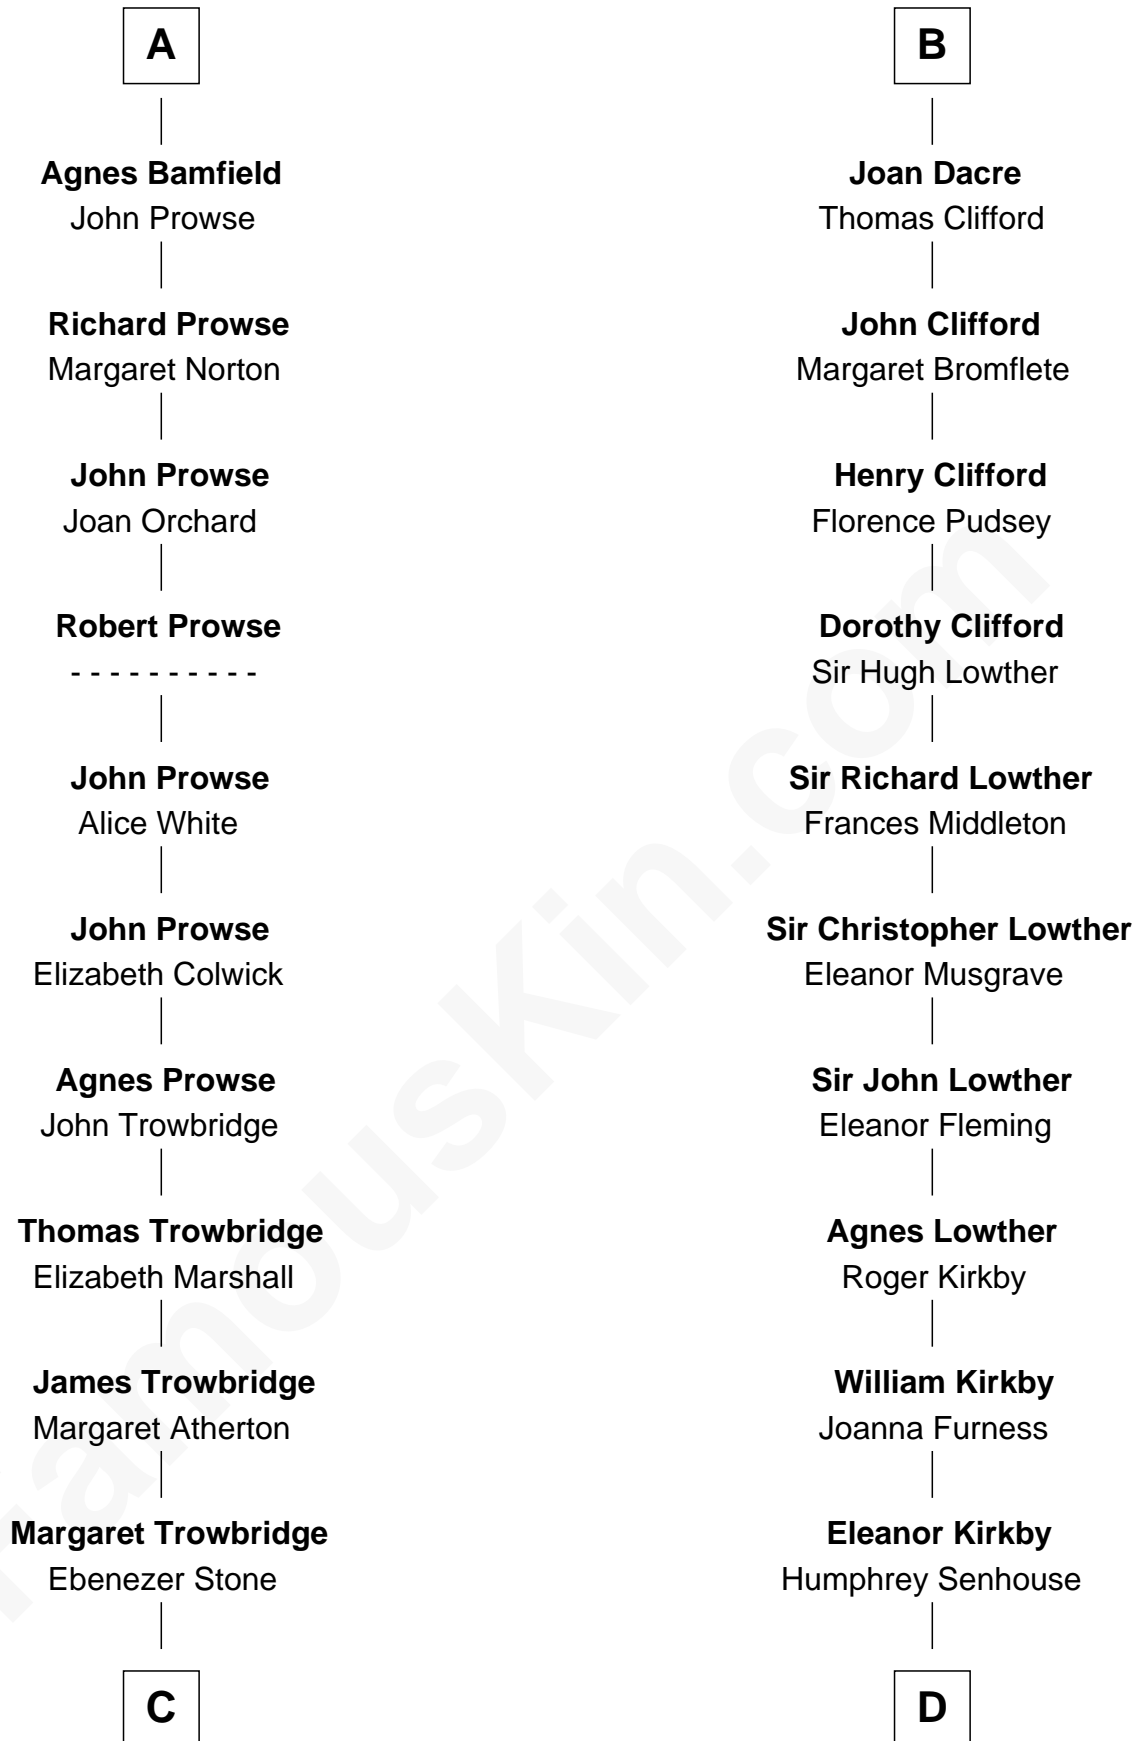

# FamousKin.com Relationship Chart of

**Susan B. Anthony**

*Women's Rights Advocate*

19th cousin 2 times removed of

**Fletcher Christian**

*Leader of the mutiny on the Bounty*

**C**

**Mindwell Stone**  
Ebenezer Woodward

**Mary Woodward**  
Jonathan Richardson

**Susannah Richardson**  
Daniel Read

**Lucy Read**  
Daniel Anthony

**Susan B. Anthony**  
*Women's Rights Advocate*

**D**

**Bridget Senhouse**  
John Christian

**Charles Christian**  
Anne Dixon

**Fletcher Christian**  
*Leader of the mutiny on the Bounty*

FamousKin.com