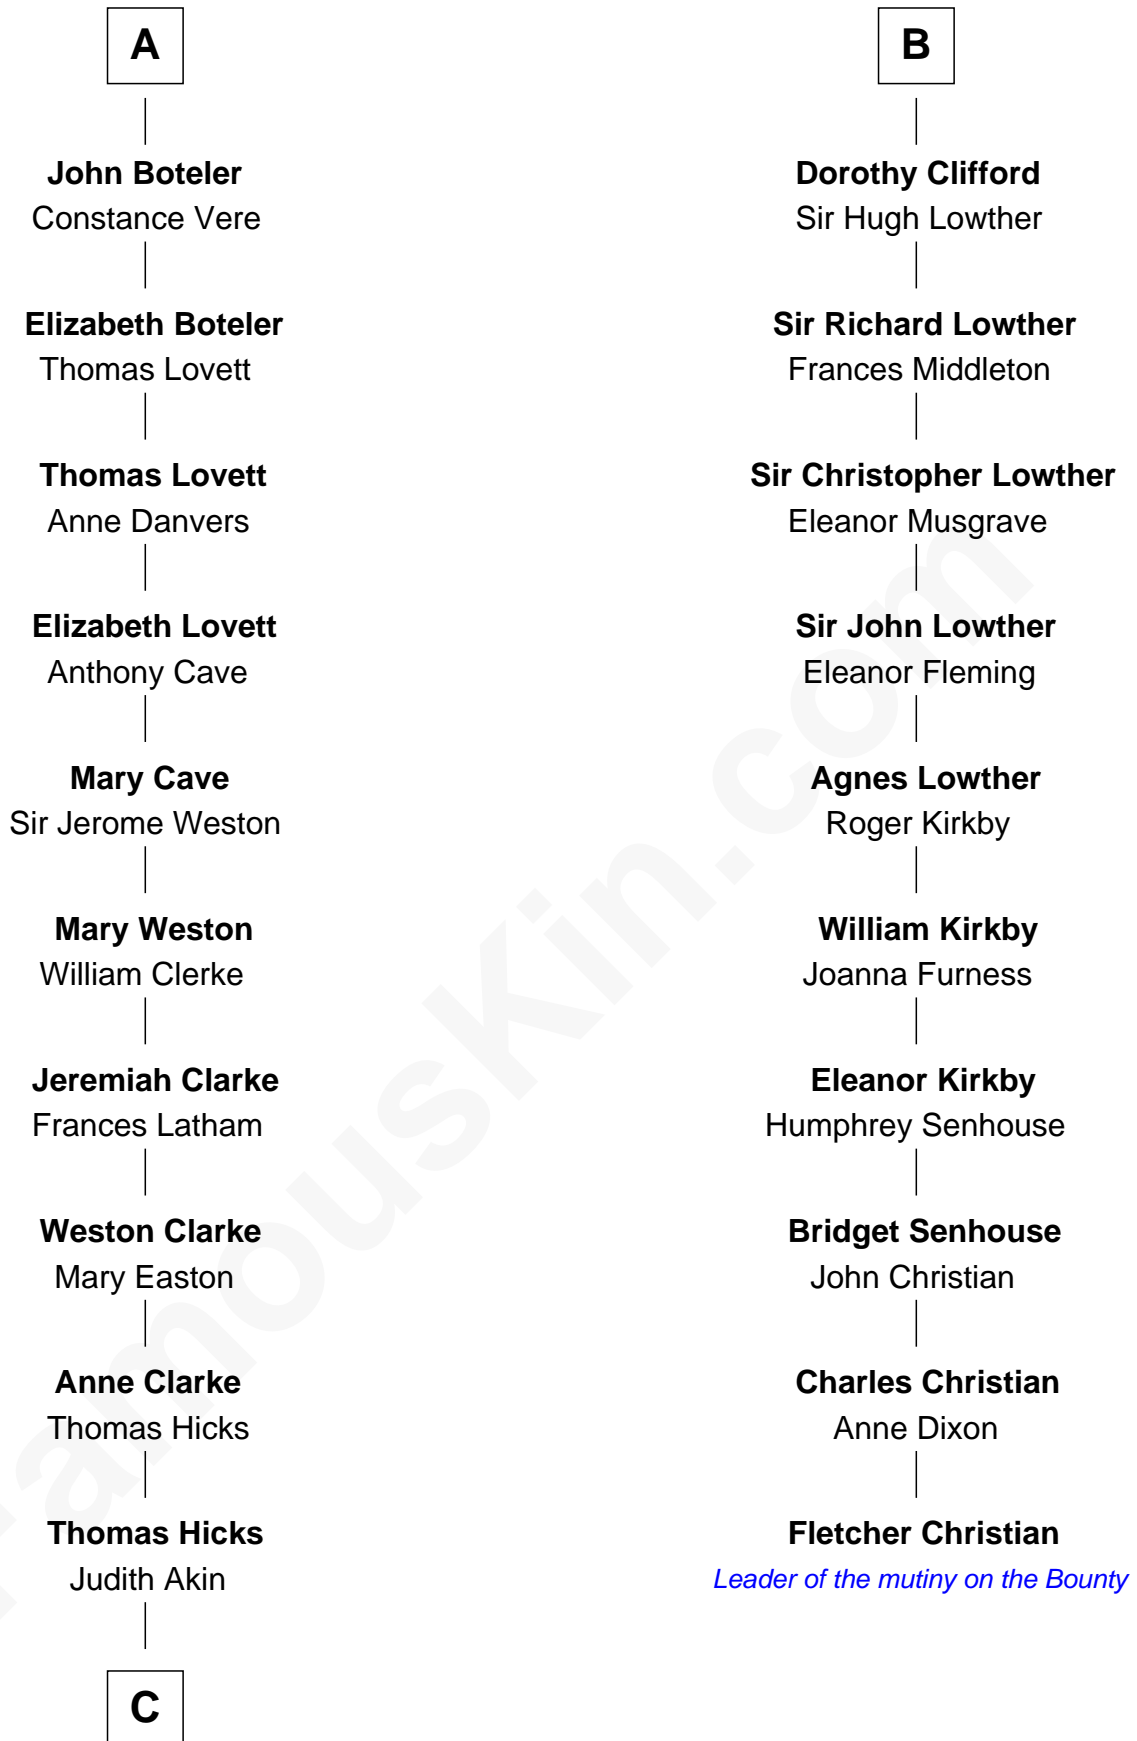

FamousKin.com Relationship Chart of

Susan B. Anthony

Women's Rights Advocate

16th cousin 4 times removed of

Fletcher Christian

Leader of the mutiny on the Bounty

William de Odingsells

Ela FitzWalter

Ida de Odingsells
Sir Roger de Herdeburgh

Ela Herdeburgh
Sir William de Boteler

Ankaret le Boteler
John le Strange

Eleanor le Strange
Sir Reynold de Grey

Ida Grey
John Cokayne

Elizabeth Cokayne
Sir Philip le Boteler

Philip Boteler
Isabel Willoughby

A

Margaret de Oddingseles

Sir John de Grey

Sir John Grey
Avice Marmion

Sir Robert Grey
Lora de St. Quintin

Elizabeth Grey
Henry FitzHugh

Eleanor Fitzhugh
Sir Henry Bromflete

Margaret Bromflete
John Clifford

Henry Clifford
Florence Pudsey

B

C

—
Judith Hicks
David Anthony

—
Humphrey Anthony
Hannah Lapham

—
Daniel Anthony
Lucy Read

—
Susan B. Anthony
Women's Rights Advocate