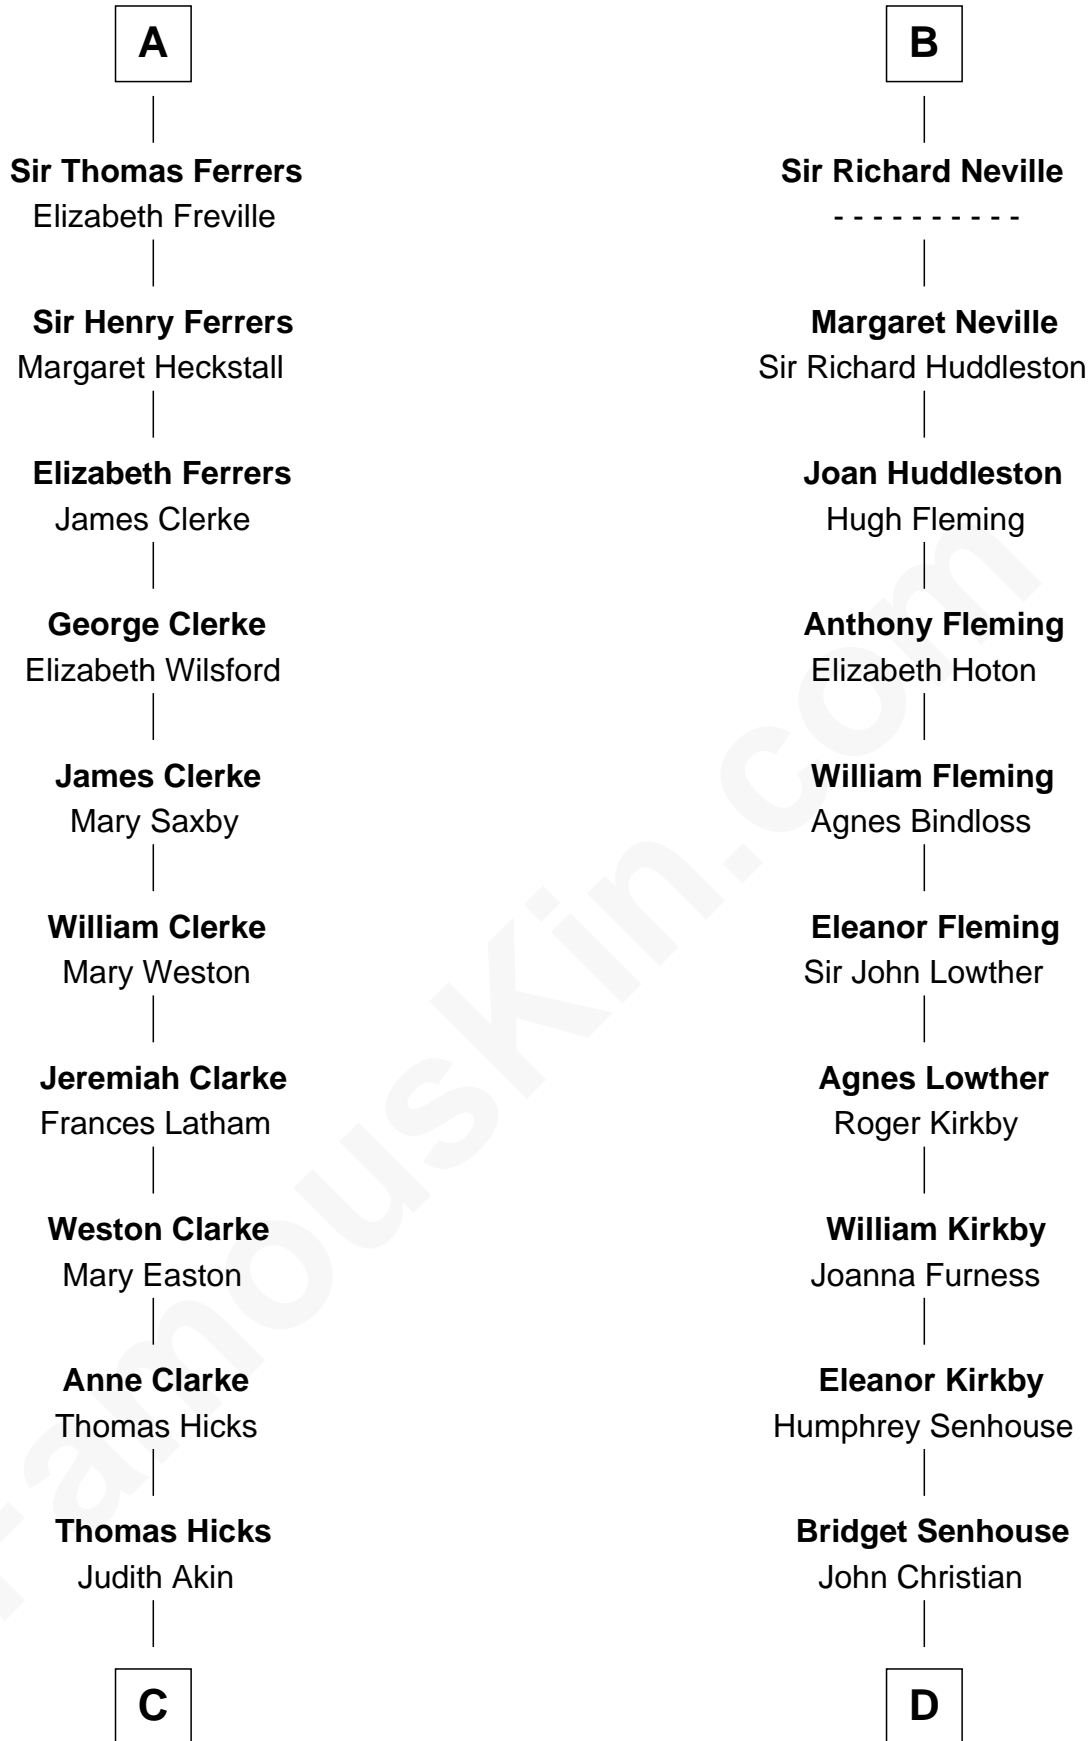

FamousKin.com Relationship Chart of

Susan B. Anthony

Women's Rights Advocate

18th cousin 2 times removed of

Fletcher Christian

Leader of the mutiny on the Bounty

William de Braiose

Eva Marshal

Eleanor de Braiose
Sir Humphrey de Bohun

Margery de Bohun
Sir Thebaud de Verdun

Sir Thebaud de Verdun
Elizabeth de Clare

Isabel de Verdun
Henry de Ferrers

Sir William de Ferrers
Margaret de Ufford

Sir Henry de Ferrers
Joan de Poynings

Sir Ralph Neville
Joan Beaufort

Sir Richard Neville
Alice Montagu

B

C

Judith Hicks
David Anthony

Humphrey Anthony
Hannah Lapham

Daniel Anthony
Lucy Read

Susan B. Anthony
Women's Rights Advocate