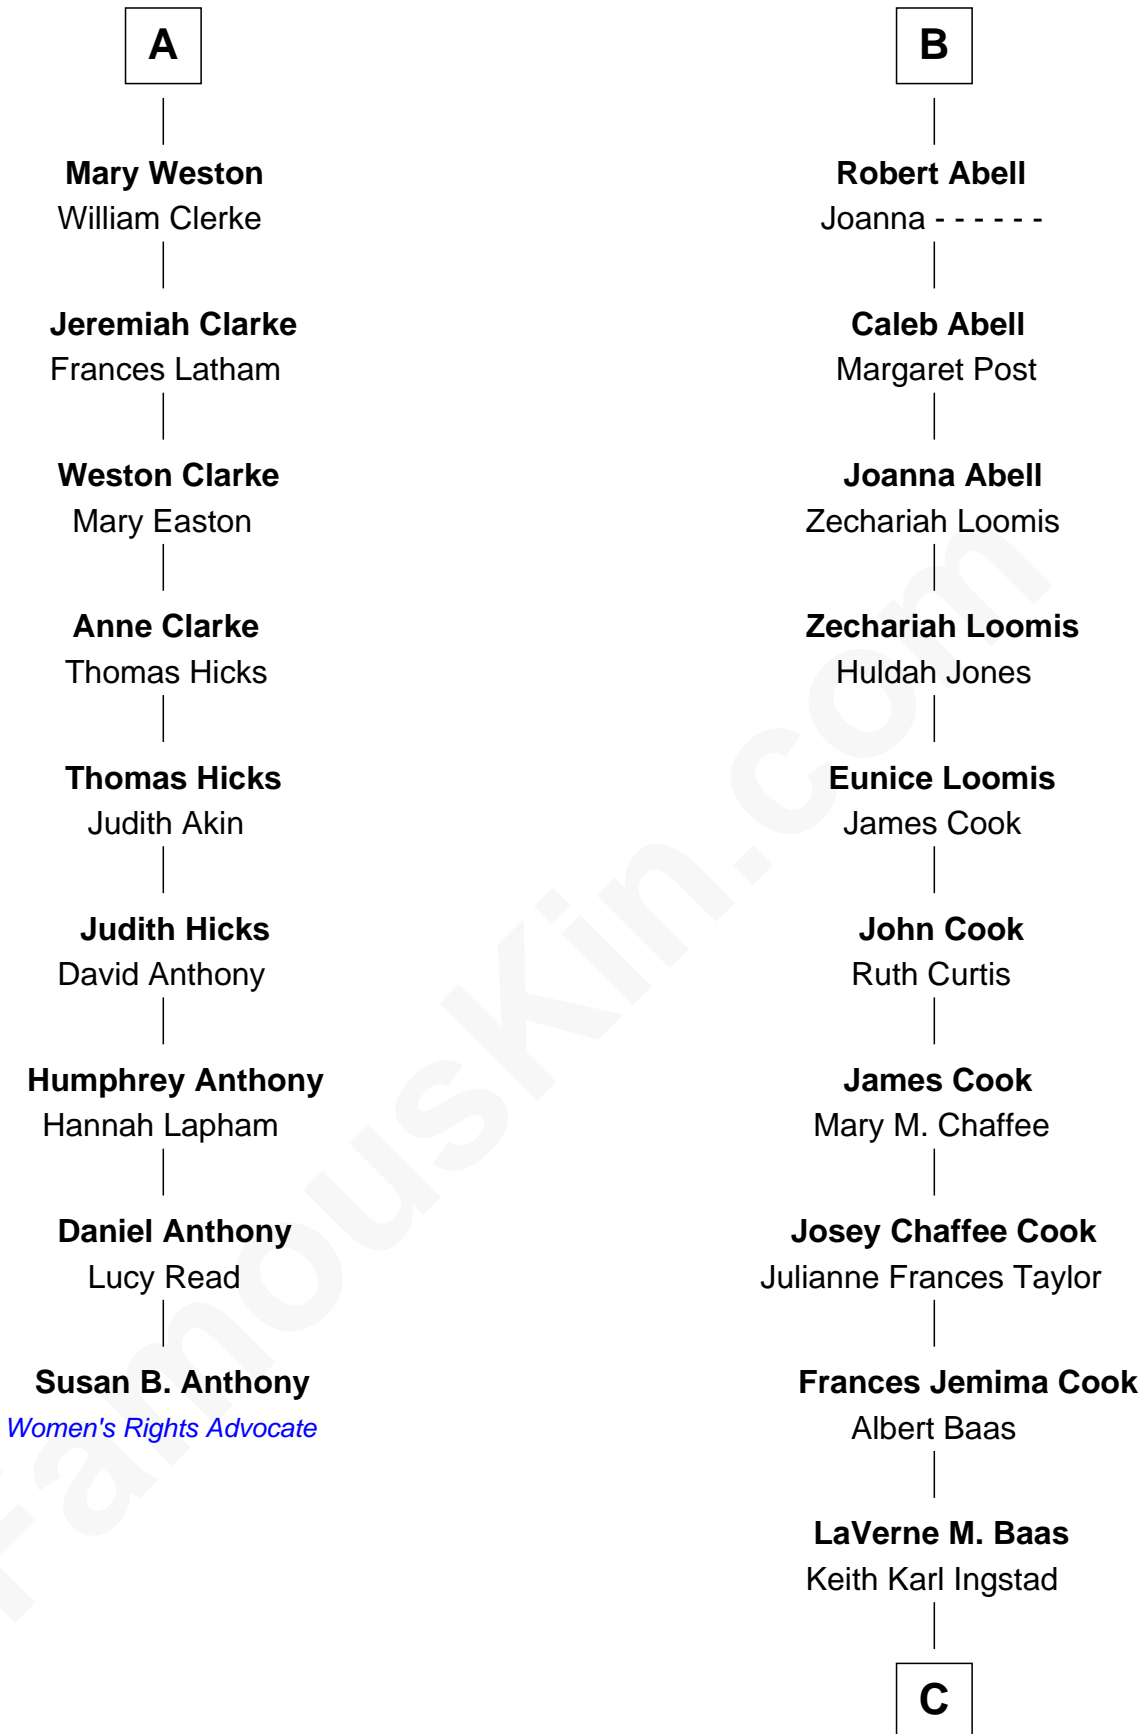

FamousKin.com Relationship Chart of

Susan B. Anthony

Women's Rights Advocate

15th cousin 3 times removed of

Amber Stevens West

TV and Movie Actress

Sir Walter Blount

Sancha de Ayala

Sir Thomas Blount

Margaret de Gresley

Sanchia Blount

Edward Langford

Alice Langford

John Stradling

Anne Stradling

Sir John Danvers

Sir John Sutton

Sir John Sutton

Elizabeth Berkeley

Jane Sutton

Thomas Mainwaring

Cecily Mainwaring

John Cotton

Sir George Cotton

Mary Onley

Richard Cotton

Mary Mainwaring

Frances Cotton

George Abell

B

C

Terry Keith Ingstad
Beverly Jean Cunningham