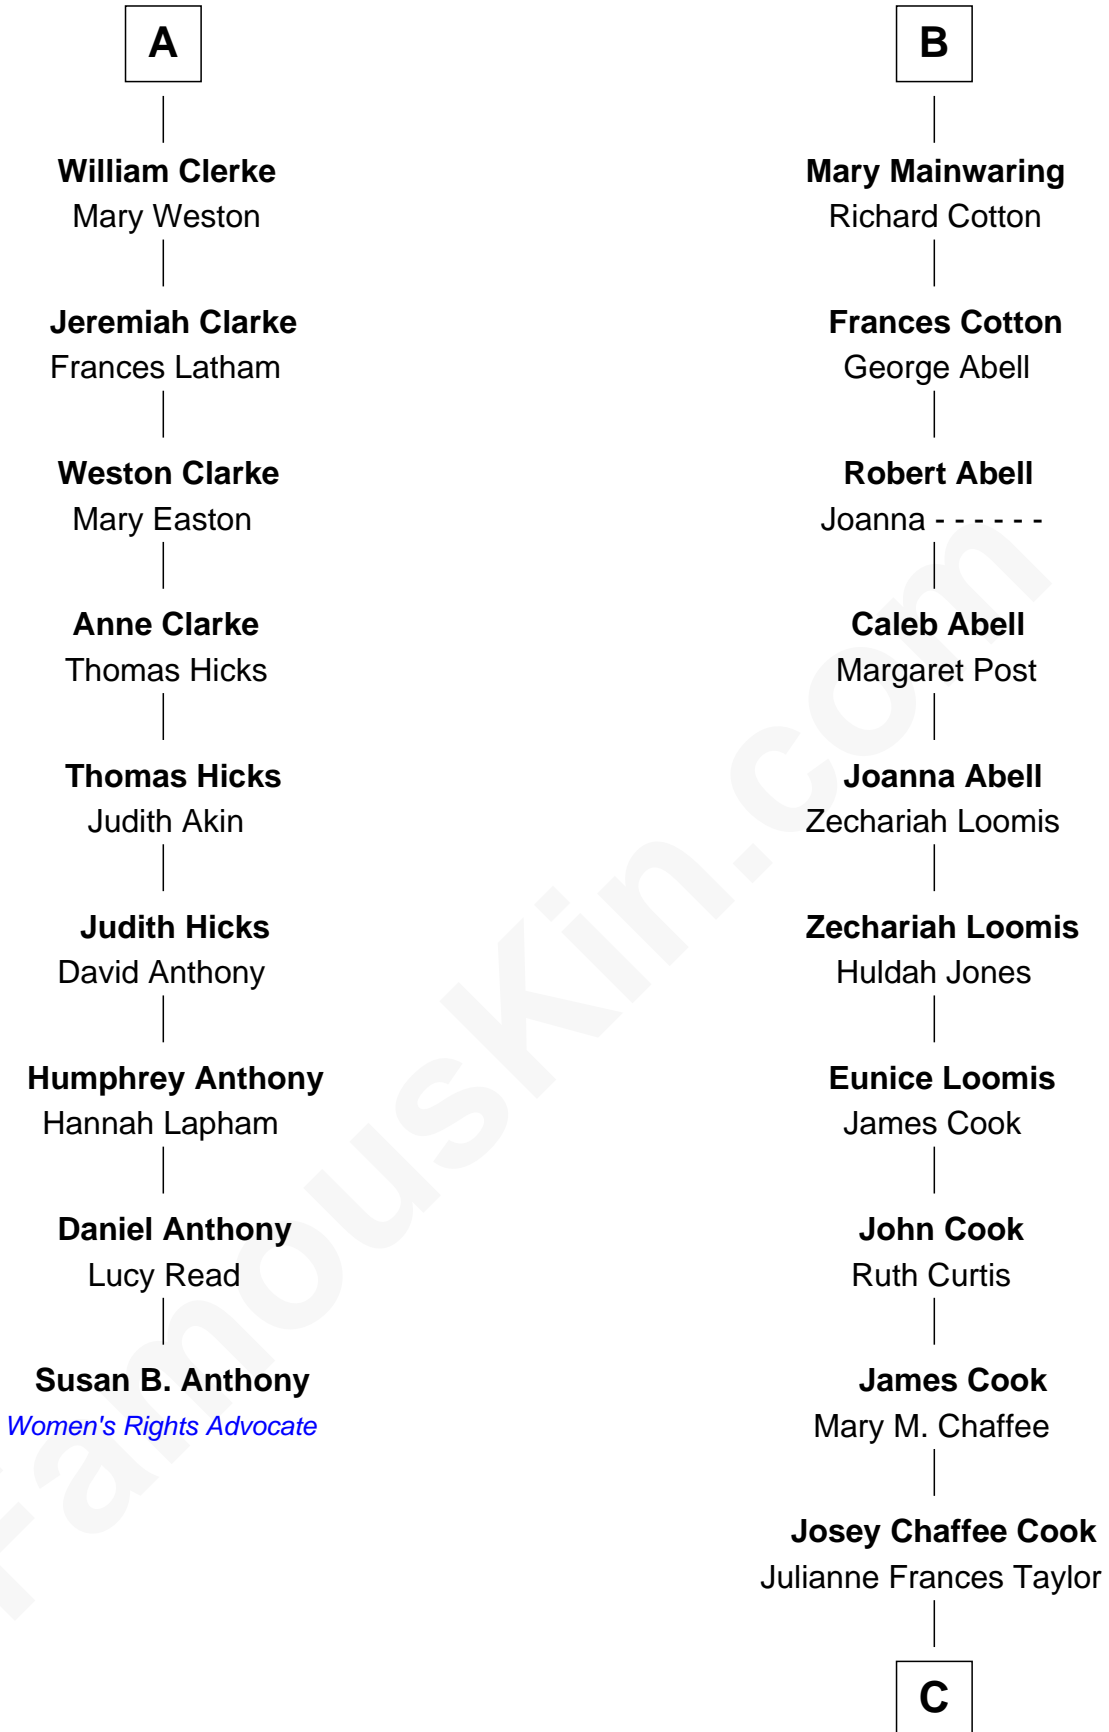

FamousKin.com Relationship Chart of

Susan B. Anthony

Women's Rights Advocate

15th cousin 5 times removed of

Amber Stevens West

TV and Movie Actress

John de Welles

Maud de Roos

Margery de Welles

Stephen le Scrope

Maude le Scrope

Sir Baldwin Freville

Elizabeth Freville

Sir Thomas Ferrers

Sir Henry Ferrers

Margaret Heckstall

James Butler

James Butler

Joan Beauchamp

Elizabeth Butler

John Talbot

Ann Talbot

Sir Henry Vernon

Elizabeth Vernon

Sir Robert Corbet

Dorothy Corbet

Sir Richard Mainwaring

Sir Arthur Mainwaring

Margaret Mainwaring

B

C

Frances Jemima Cook