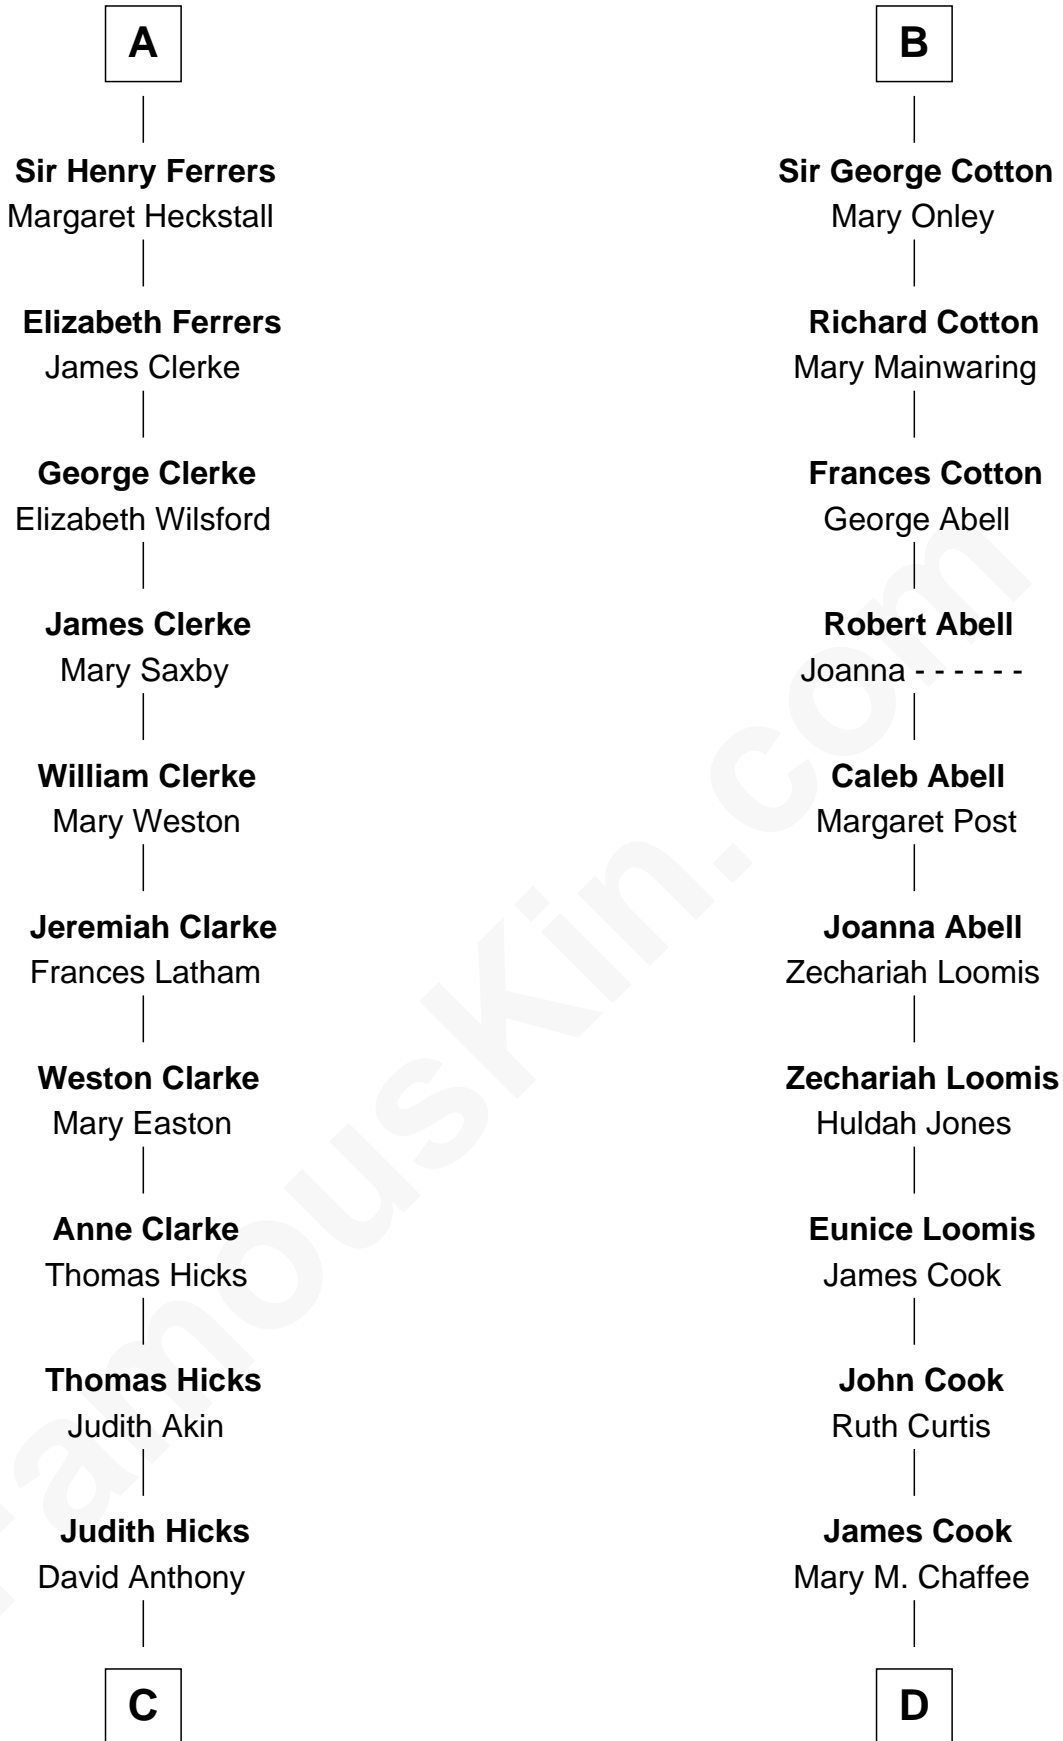

FamousKin.com Relationship Chart of

Susan B. Anthony

Women's Rights Advocate

19th cousin 2 times removed of

Amber Stevens West

TV and Movie Actress

Sir William de Ferrers

Margaret de Quincy

Sir Thomas de Berkeley

Sir Maurice de Berkeley

Eve la Zouche

Thomas de Berkeley

Katherine de Clyvedon

Sir John Berkeley

Elizabeth Betteshorne

Elizabeth Berkeley

Sir John Sutton

Jane Sutton

Thomas Mainwaring

Cecily Mainwaring

John Cotton

B

C

Humphrey Anthony

Hannah Lapham

Daniel Anthony

Lucy Read

Susan B. Anthony

Women's Rights Advocate

D

Josey Chaffee Cook

Julianne Frances Taylor