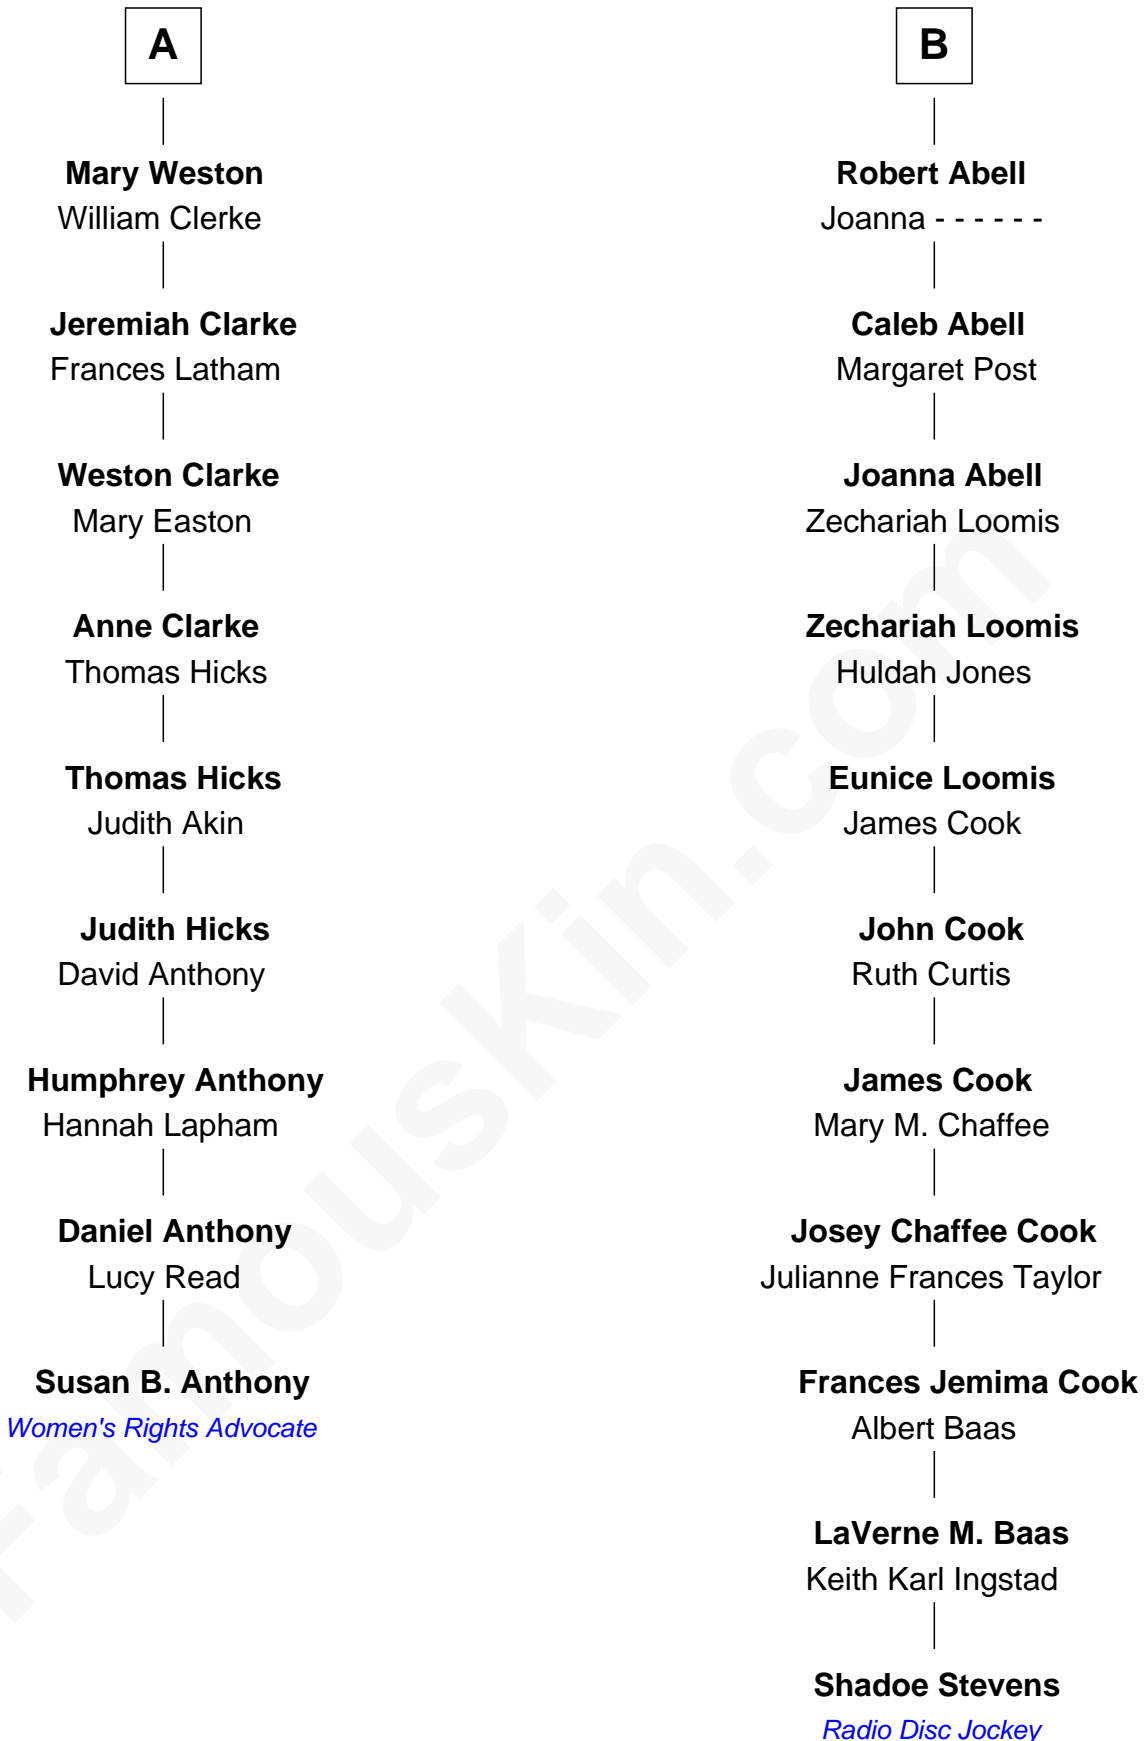

FamousKin.com Relationship Chart of

Susan B. Anthony

Women's Rights Advocate

15th cousin 2 times removed of

Shadoe Stevens

Radio Disc Jockey

Sir Walter Blount

Sancha de Ayala

Sir Thomas Blount

Margaret de Gresley

Sanchia Blount

Edward Langford

Alice Langford

John Stradling

Anne Stradling

Sir John Danvers

Sir John Sutton

Sir John Sutton

Elizabeth Berkeley

Jane Sutton

Thomas Mainwaring

Cecily Mainwaring

John Cotton

Sir George Cotton

Mary Onley

Richard Cotton

Mary Mainwaring

Frances Cotton

George Abell

B

Shadoe Stevens photo by [Alan Light](#) (CC BY 2.0)