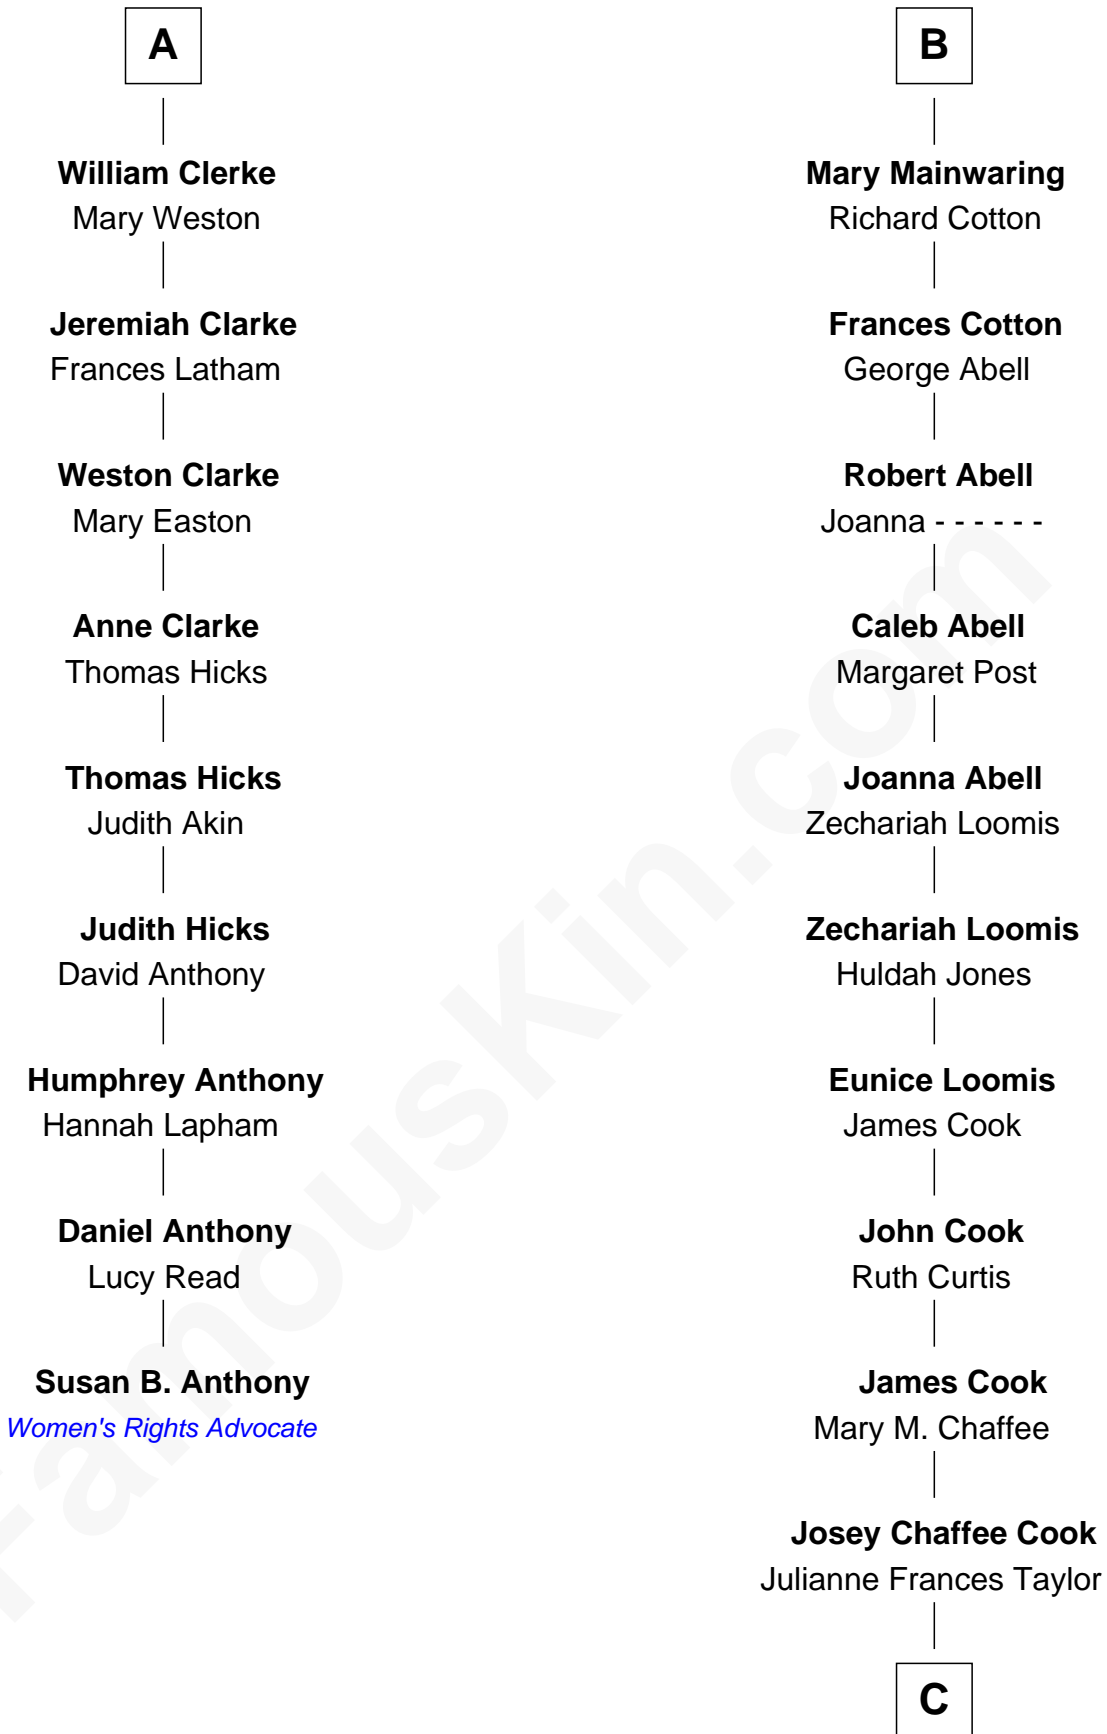

FamousKin.com Relationship Chart of

Susan B. Anthony

Women's Rights Advocate

15th cousin 4 times removed of

Shadoe Stevens

Radio Disc Jockey

John de Welles

Maud de Roos

Sir Robert Corbet

Dorothy Corbet

Sir Richard Mainwaring

Sir Arthur Mainwaring

Margaret Mainwaring

B

C

Frances Jemima Cook