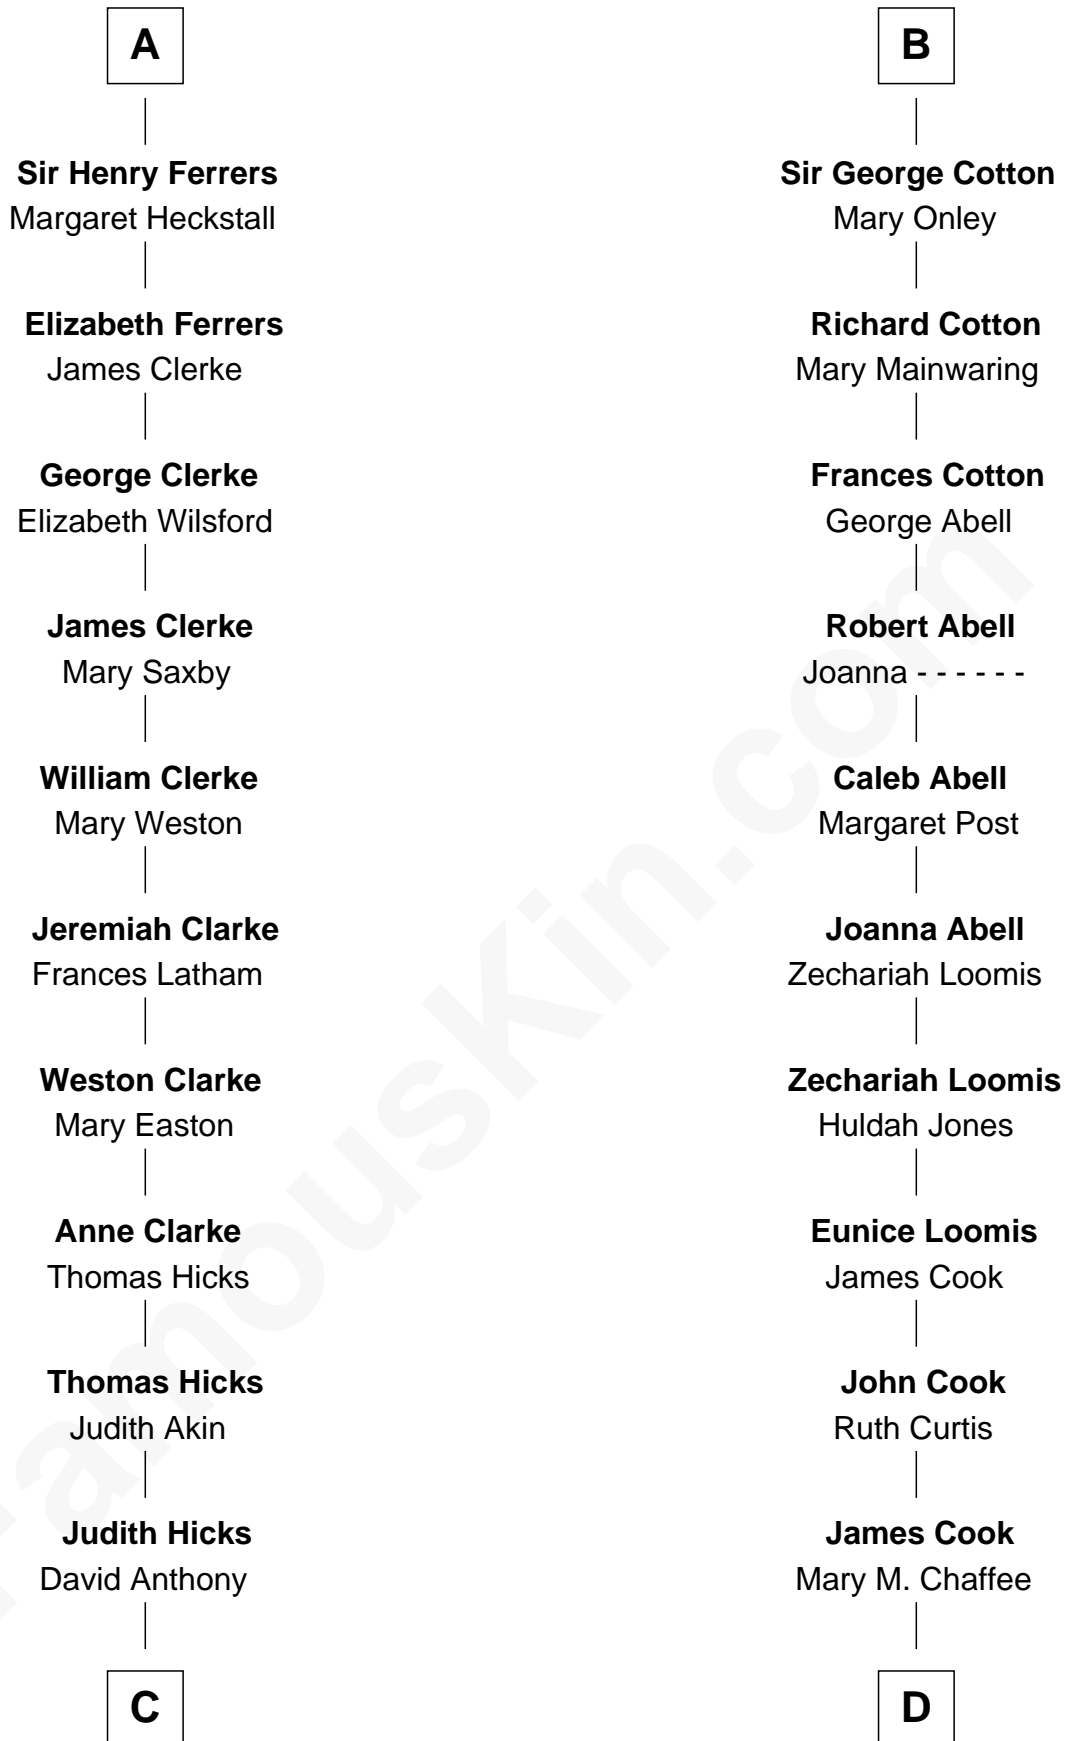

FamousKin.com Relationship Chart of

Susan B. Anthony

Women's Rights Advocate

19th cousin 1 time removed of

Shadoe Stevens

Radio Disc Jockey

Sir William de Ferrers

Margaret de Quincy

Sir Thomas de Berkeley

Sir Maurice de Berkeley

Eve la Zouche

Thomas de Berkeley

Katherine de Clyvedon

Sir John Berkeley

Elizabeth Betteshorne

Elizabeth Berkeley

Sir John Sutton

Jane Sutton

Thomas Mainwaring

Cecily Mainwaring

John Cotton

B

C

Humphrey Anthony

Hannah Lapham

Daniel Anthony

Lucy Read

Susan B. Anthony

Women's Rights Advocate

D

Josey Chaffee Cook

Julianne Frances Taylor