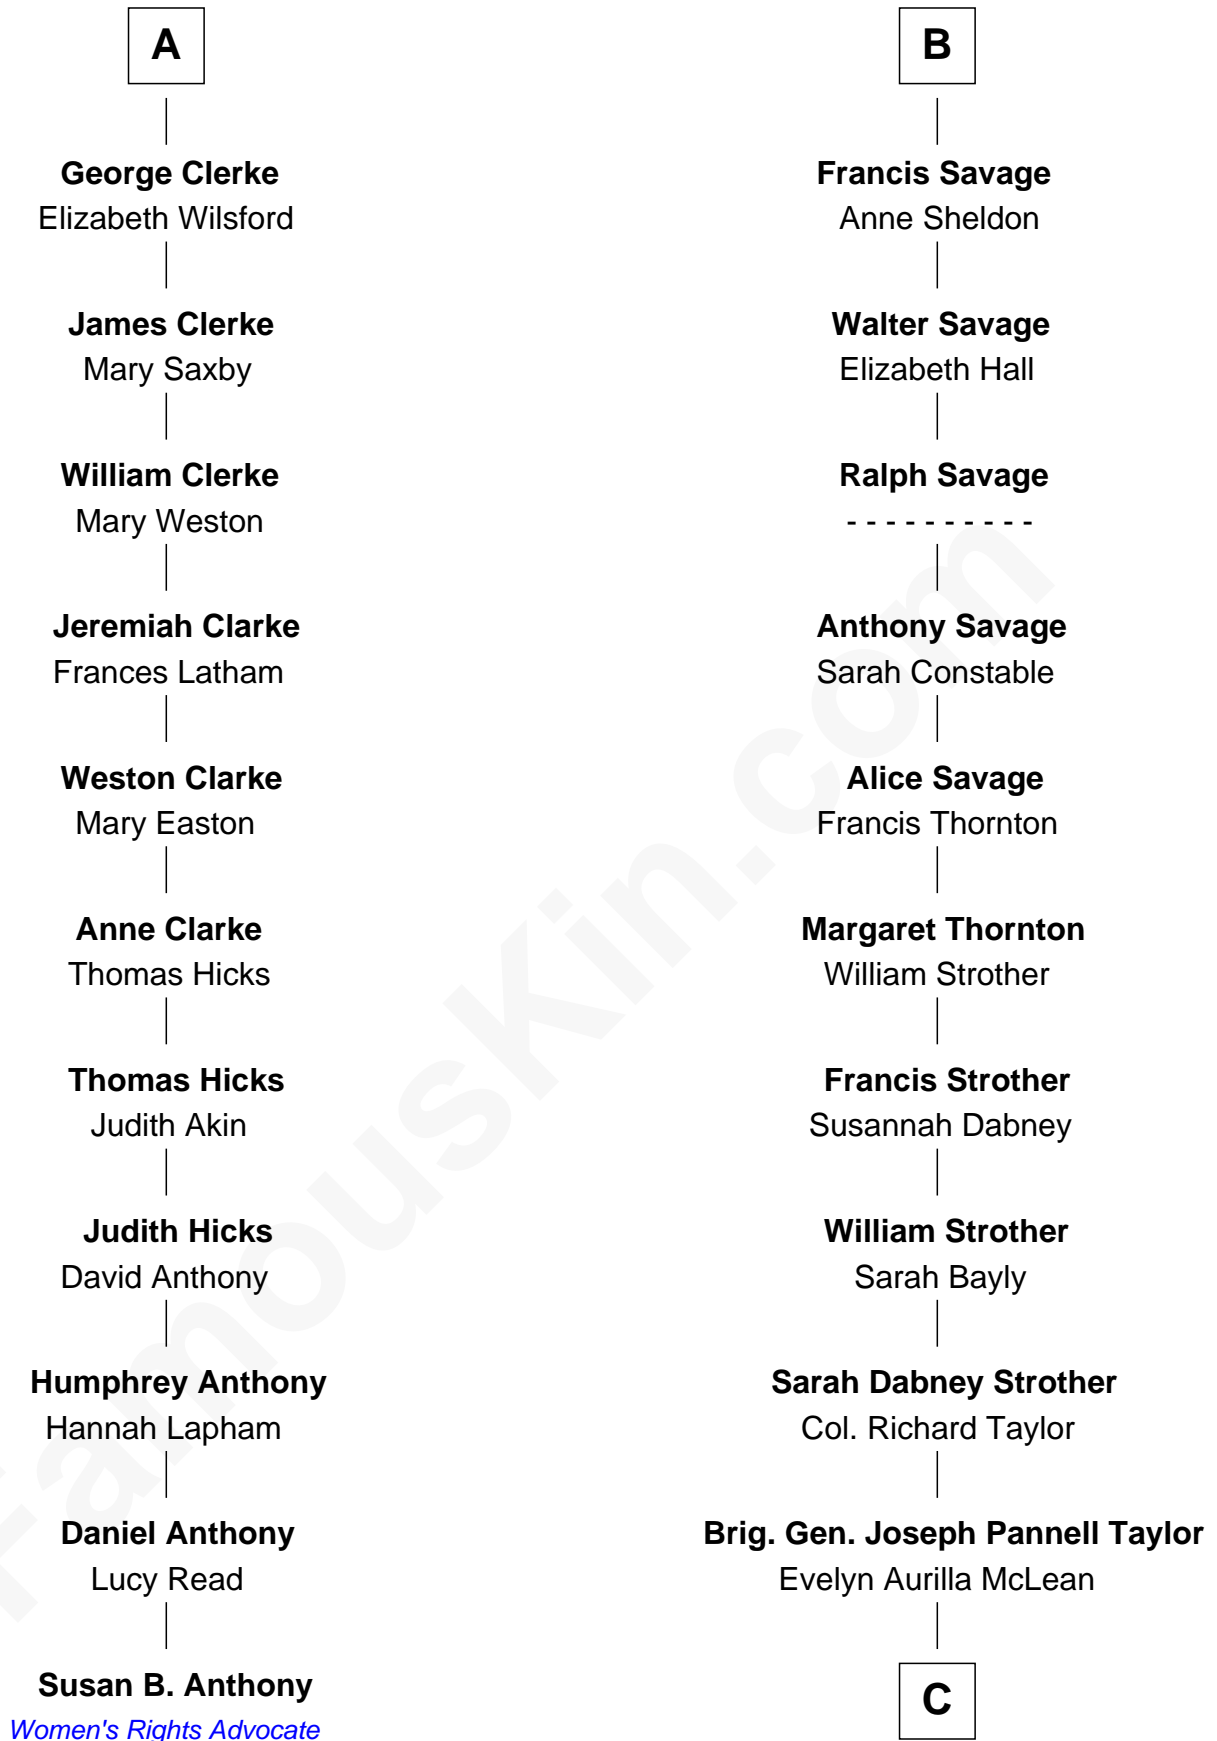

FamousKin.com Relationship Chart of

Susan B. Anthony

Women's Rights Advocate

17th cousin 4 times removed of

Parker Stevenson

TV and Movie Actor

Bartholomew de Badlesmere

Margaret de Clare

Margery de Badlesmere

Sir William de Ros

Maud de Roos

John de Welles

Margery de Welles

Stephen le Scrope

Maude le Scrope

Sir Baldwin Freville

Sir John Savage

Sir Christopher Savage

Anne Stanley

Sir Christopher Savage

Anne Lygon

B

C

Col. Joseph Hancock Taylor

Mary Montgomery Meigs

Evelyn Taylor

Eli Kirk Price

Philip Price

Sarah Meade Harrison

Sarah Meade Price

Richard Stevenson Parker

Parker Stevenson