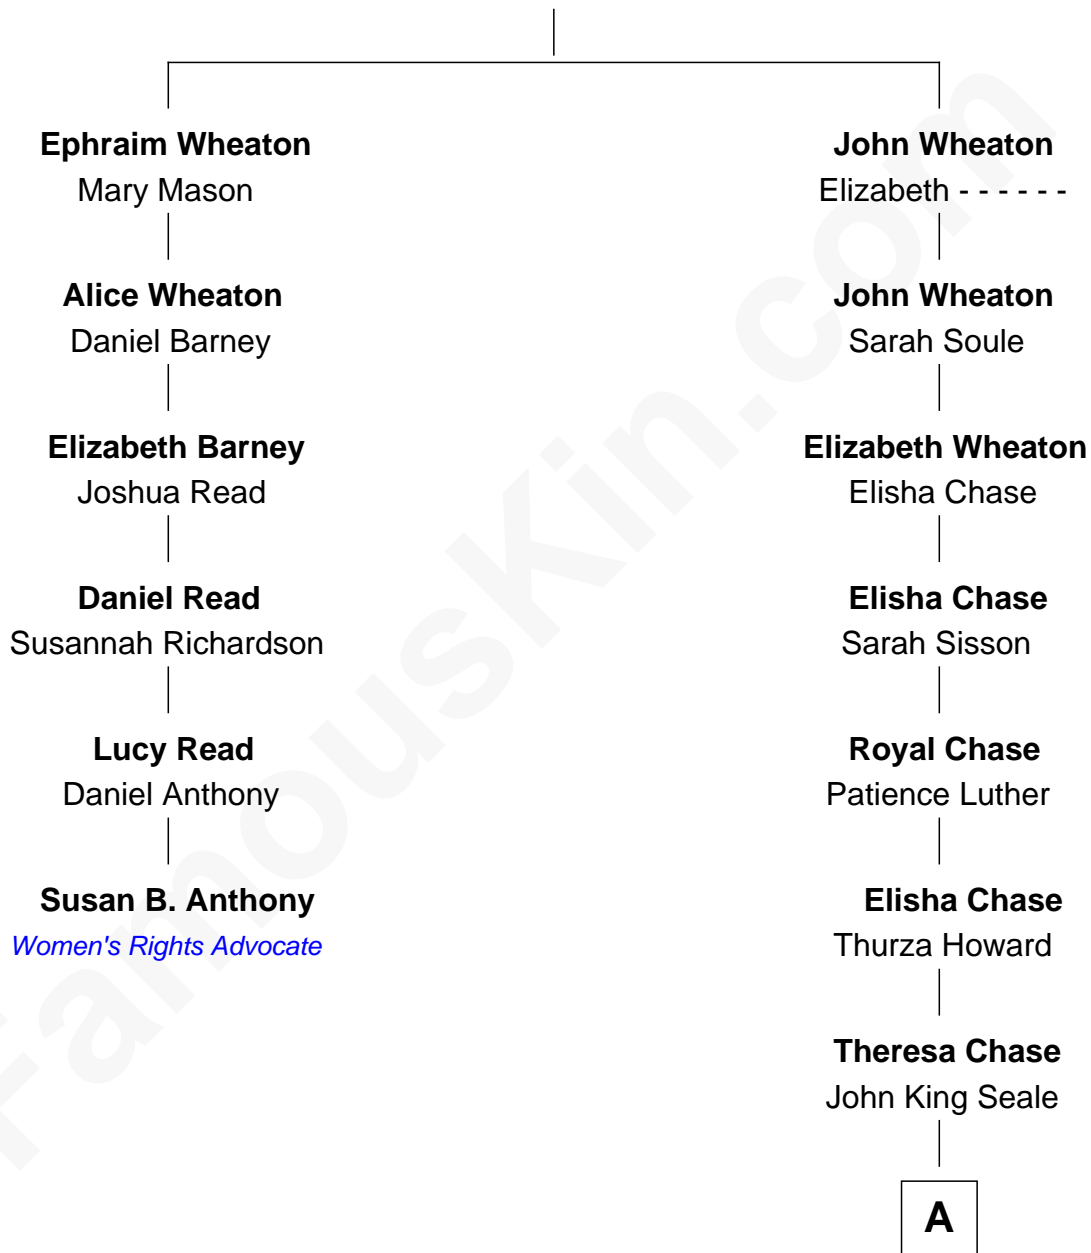

# FamousKin.com Relationship Chart of

**Susan B. Anthony**

*Women's Rights Advocate*

5th cousin 4 times removed of

**John Howard Pyle**

*9th Governor of Arizona*

**Robert Wheaton**

Alice Bowen

**A**

—  
**Margaret Seale**  
Rev. Abijah B. Anderson

—  
**Mary Sue Anderson**  
Rev. Thomas Miller Pyle

—  
**John Howard Pyle**  
*9th Governor of Arizona*

FamousKin.com