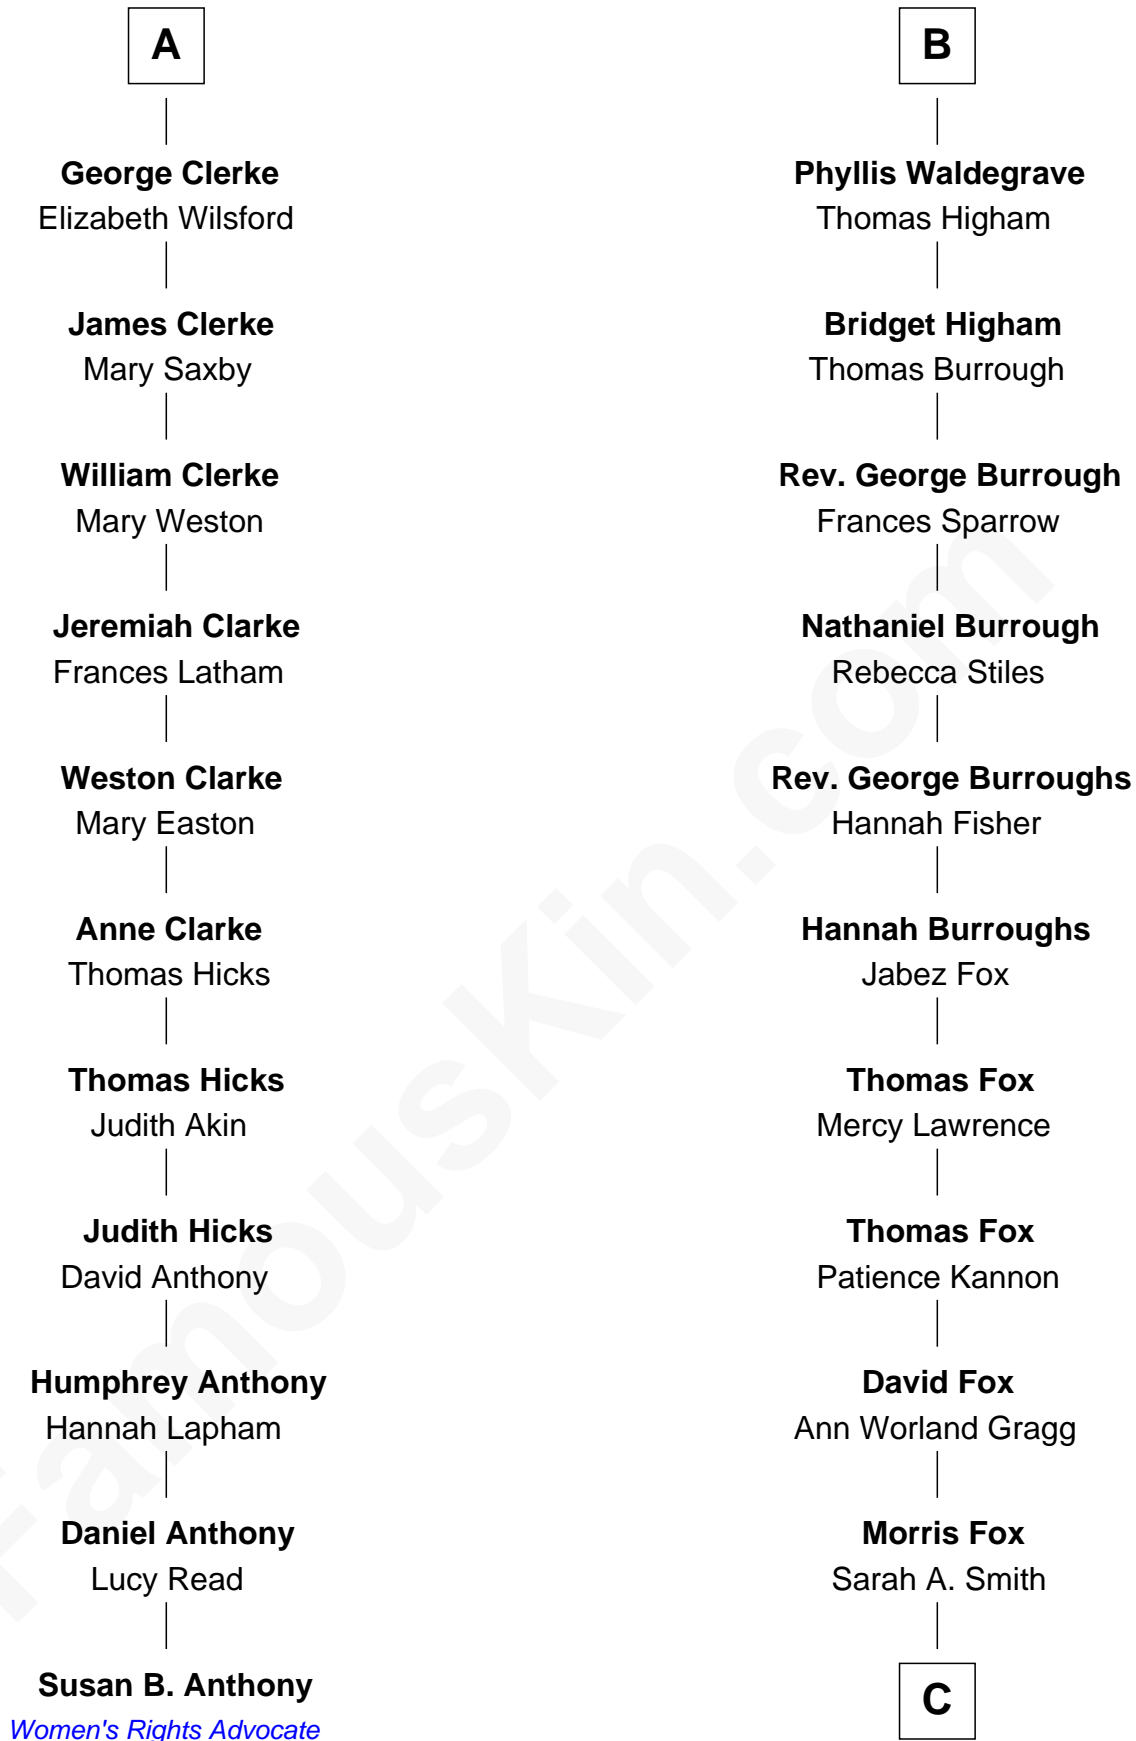

FamousKin.com Relationship Chart of

Susan B. Anthony

Women's Rights Advocate

17th cousin 3 times removed of

Bob Moore

Co-Founder, Bob's Red Mill

Bartholomew de Badlesmere

Margaret de Clare

Margery de Badlesmere

Sir William de Ros

Maud de Roos

John de Welles

Margery de Welles

Stephen le Scrope

Maude le Scrope

Sir Baldwin Freville

Sir John de Tibetot

Sir Robert de Tibetot

Margaret Deincourt

Elizabeth de Tibetot

Sir Philip le Despencer

Margery Despencer

Sir Roger Wentworth

Henry Wentworth

Elizabeth Howard

Margery Wentworth

Sir William Waldegrave

George Waldegrave

Anne Drury

B

C

Violette Fox