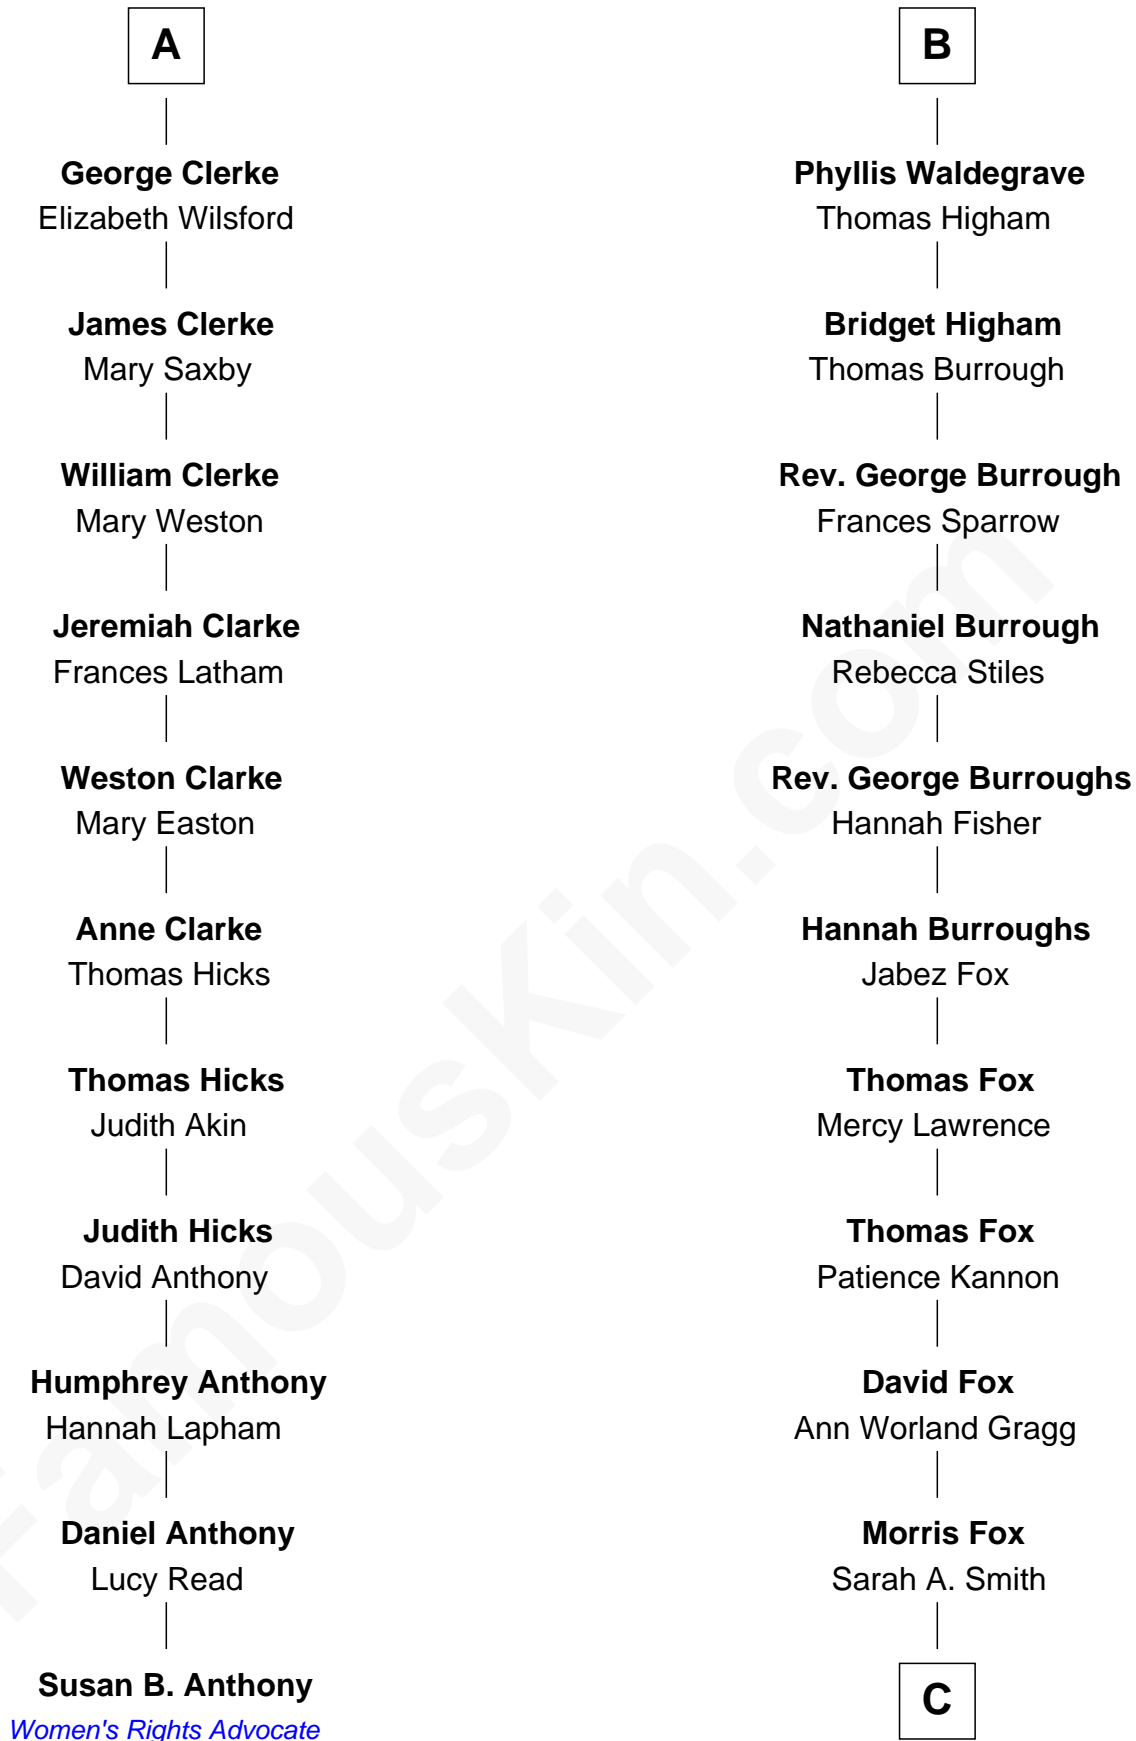

**FamousKin.com**  
**Relationship Chart of**  
**Susan B. Anthony**  
*Women's Rights Advocate*

17th cousin 3 times removed of

**Bob Moore**  
*Co-Founder, Bob's Red Mill*

**C**

—  
**Violette Fox**

Daniel Francis Learnard

—  
**Clinton Morris Learnard**

Gertrude Maud Yost

—  
**Doris Dell Learnard**

Kenneth Earl Moore

—  
**Bob Moore**

*Co-Founder, Bob's Red Mill*