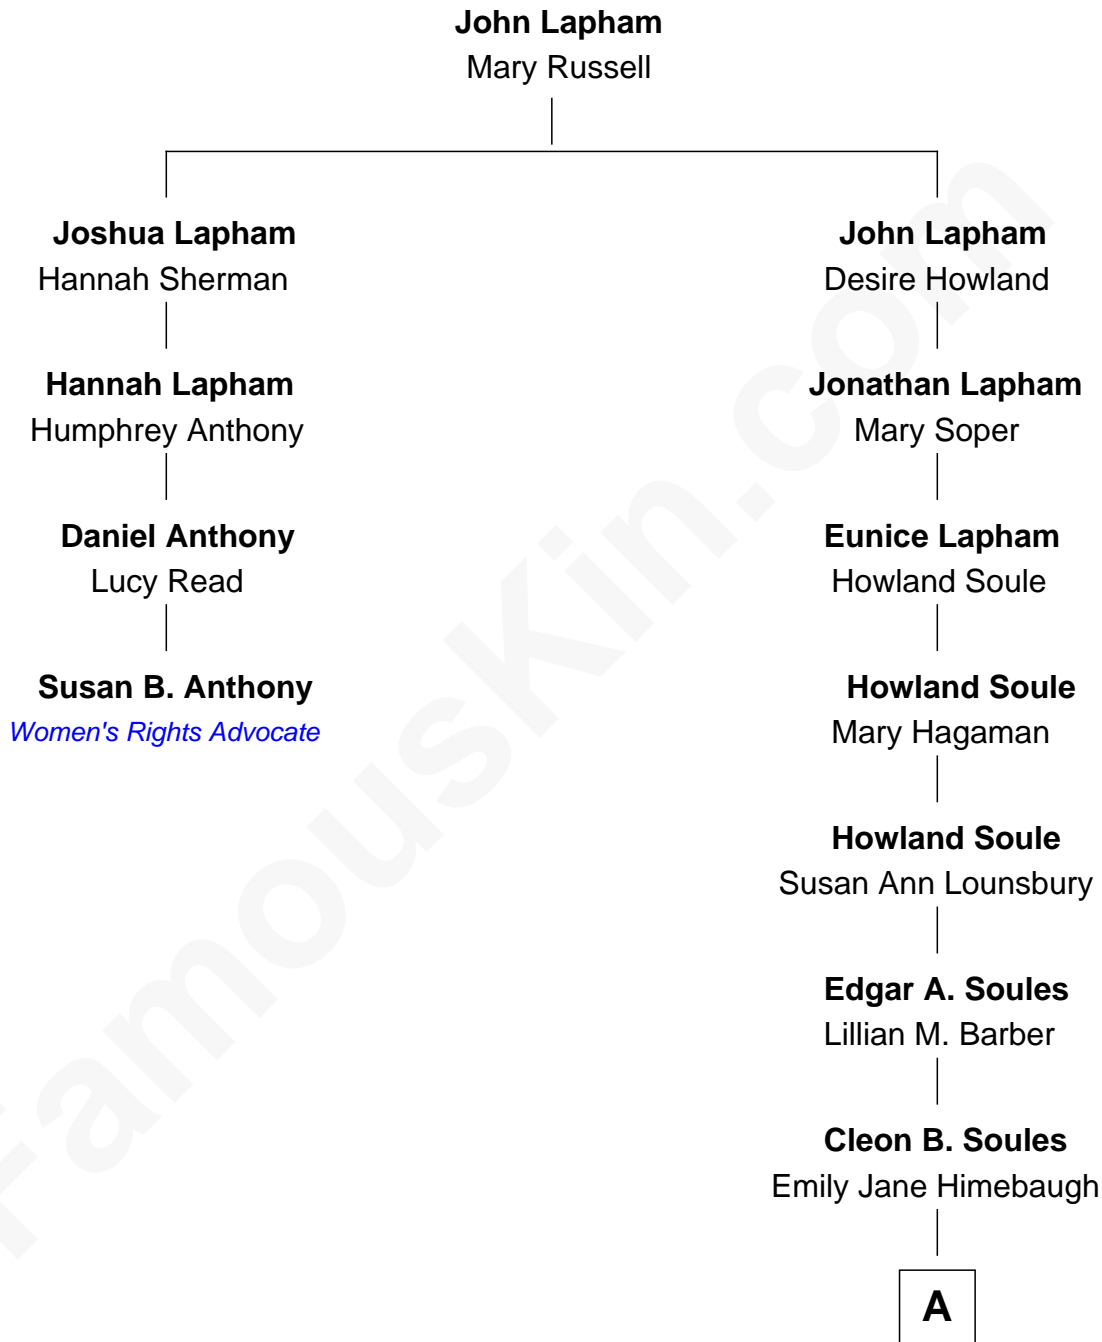

FamousKin.com Relationship Chart of

Susan B. Anthony

Women's Rights Advocate

3rd cousin 7 times removed of

Taylor Lautner

TV and Movie Actor

A

Helen Elizabeth Soules