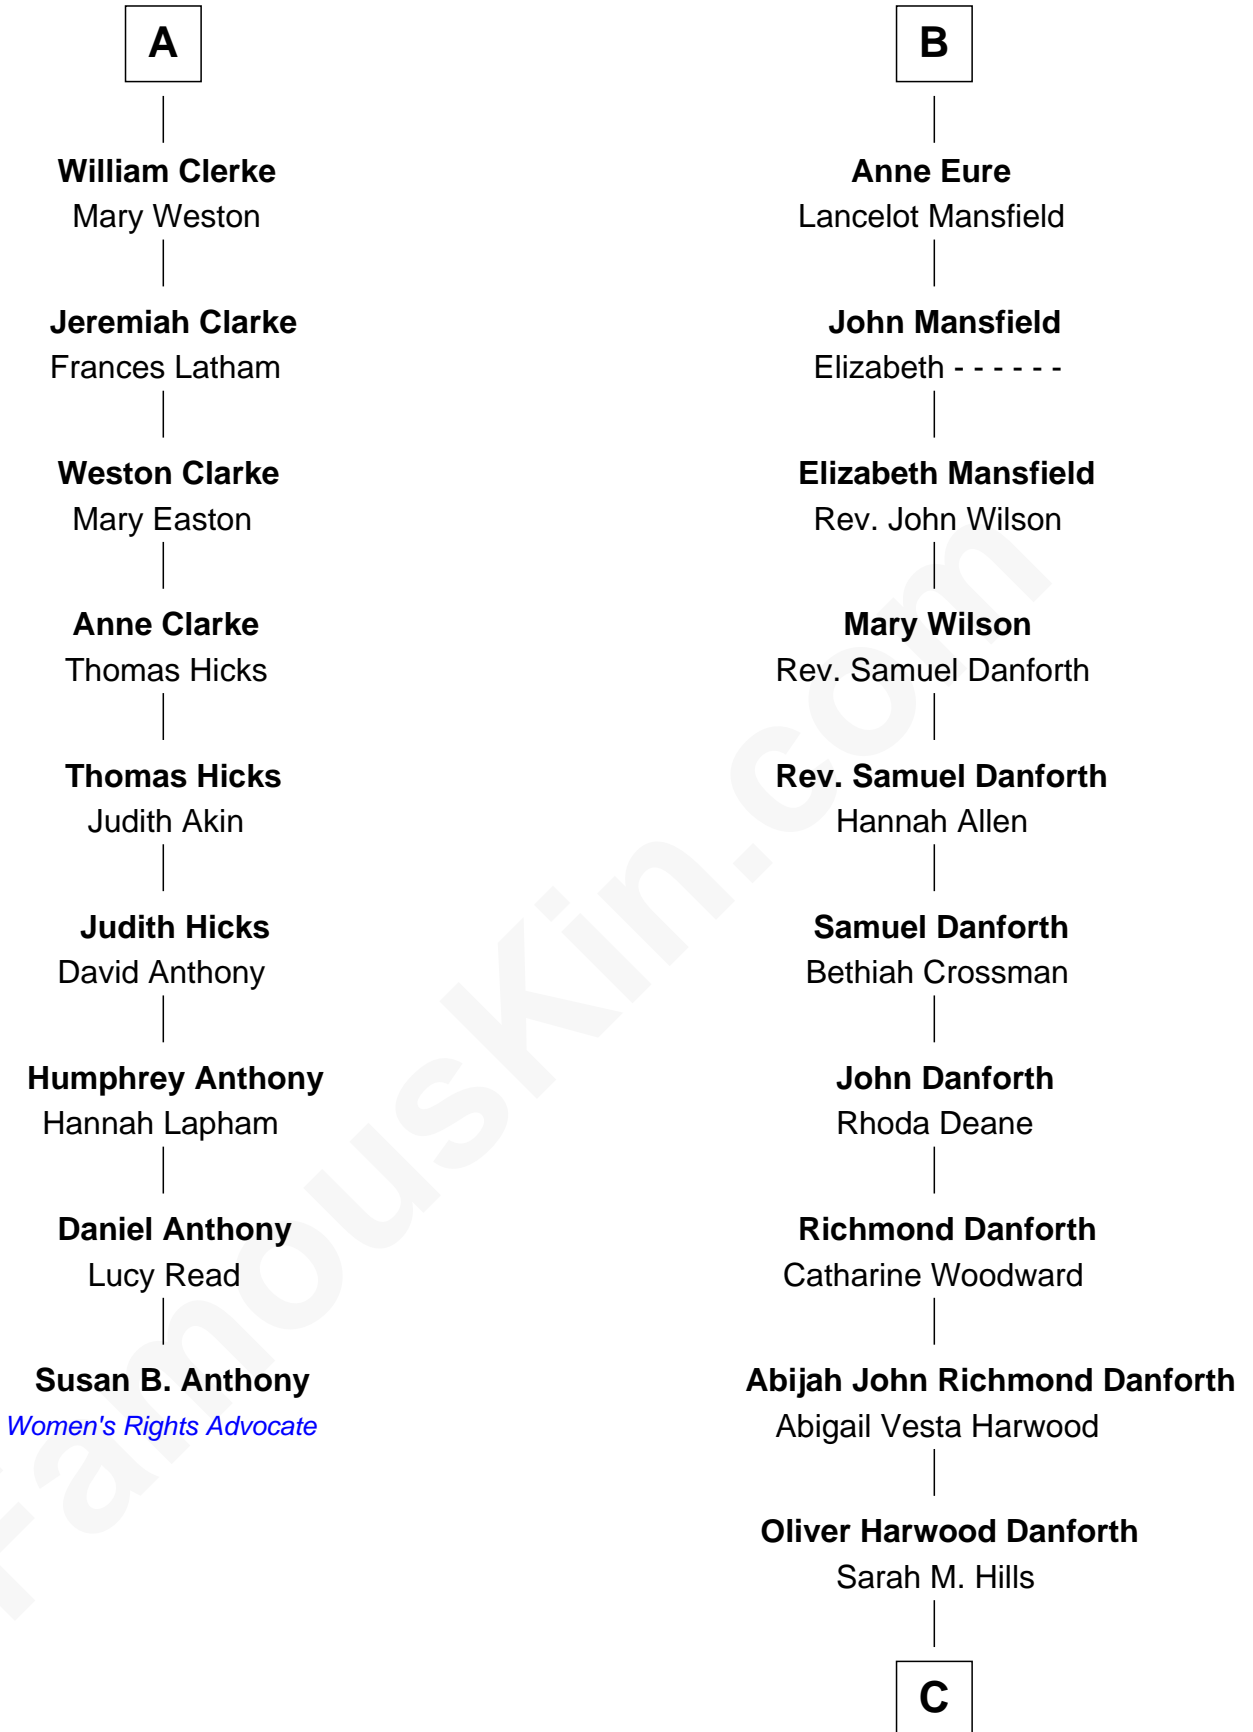

FamousKin.com Relationship Chart of

Susan B. Anthony

Women's Rights Advocate

15th cousin 5 times removed of

Zach Snyder

Filmmaker

John de Welles

Maud de Roos

Margaret Jenney

Elizabeth Willoughby

Sir William Eure

Sir Ralph Eure

Margery Bowes

B

C

—
Jennie Minerva Danforth