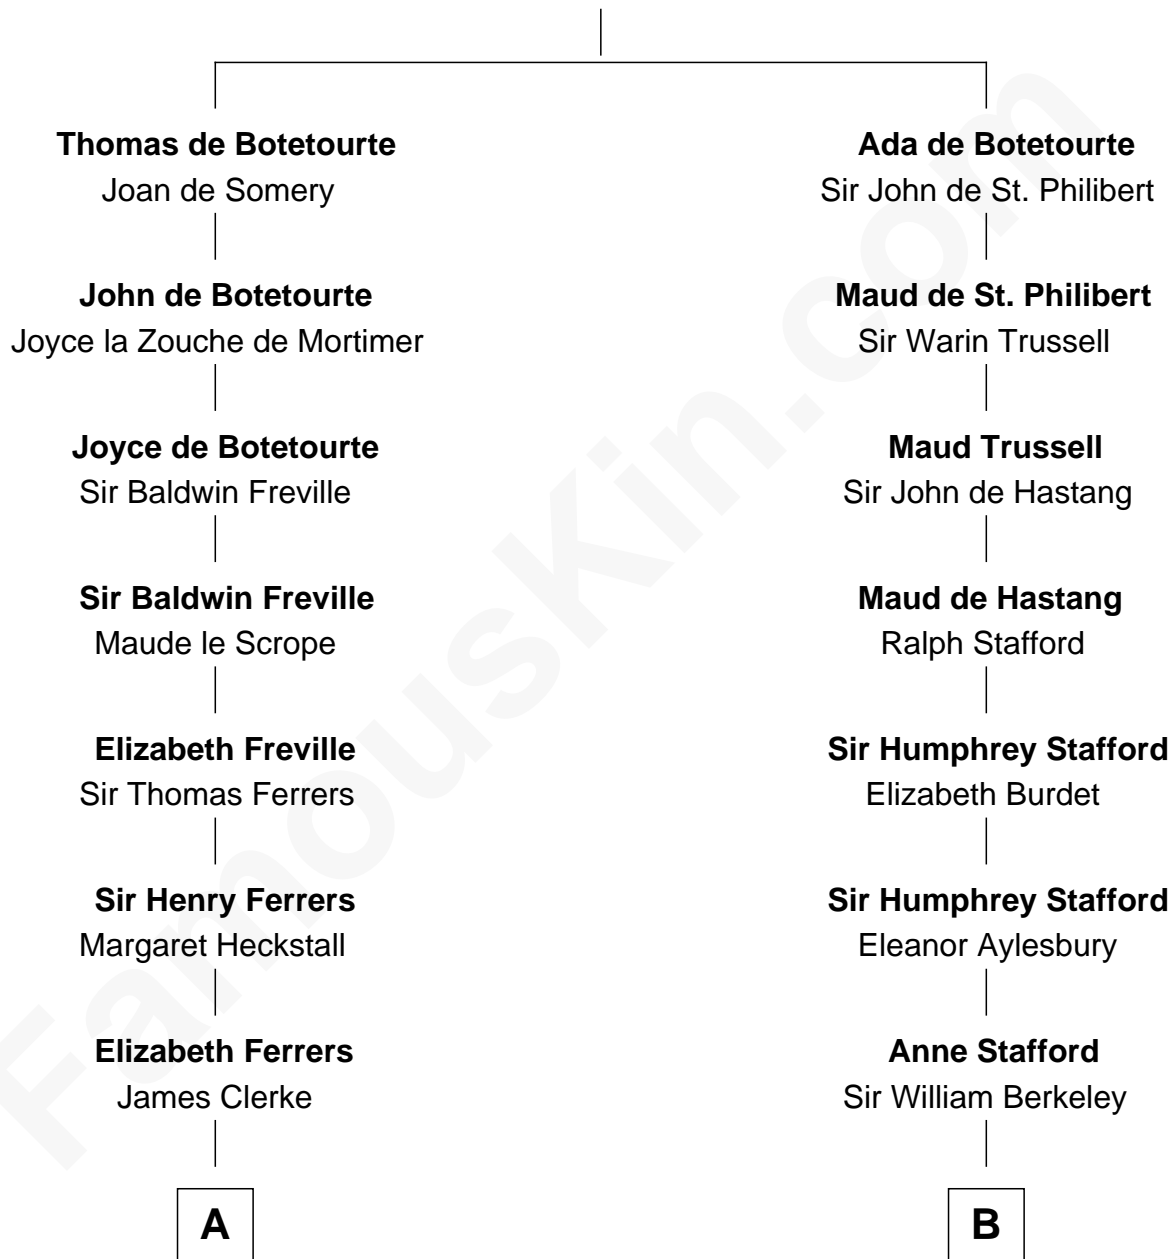

# FamousKin.com Relationship Chart of

**Susan B. Anthony**

*Women's Rights Advocate*

17th cousin 4 times removed of

**Robert Frost**

*Poet and Playwright*

**John de Botetourte**

Maud FitzThomas

**C**

**William Frost**

Sarah Holt

**Samuel Abbott Frost**

Mary Blunt

**William Prescott Frost**

Judith Colcord

**William Prescott Frost**

Isabella Moodie

**Robert Frost**

*Poet and Playwright*

FamousKin.com