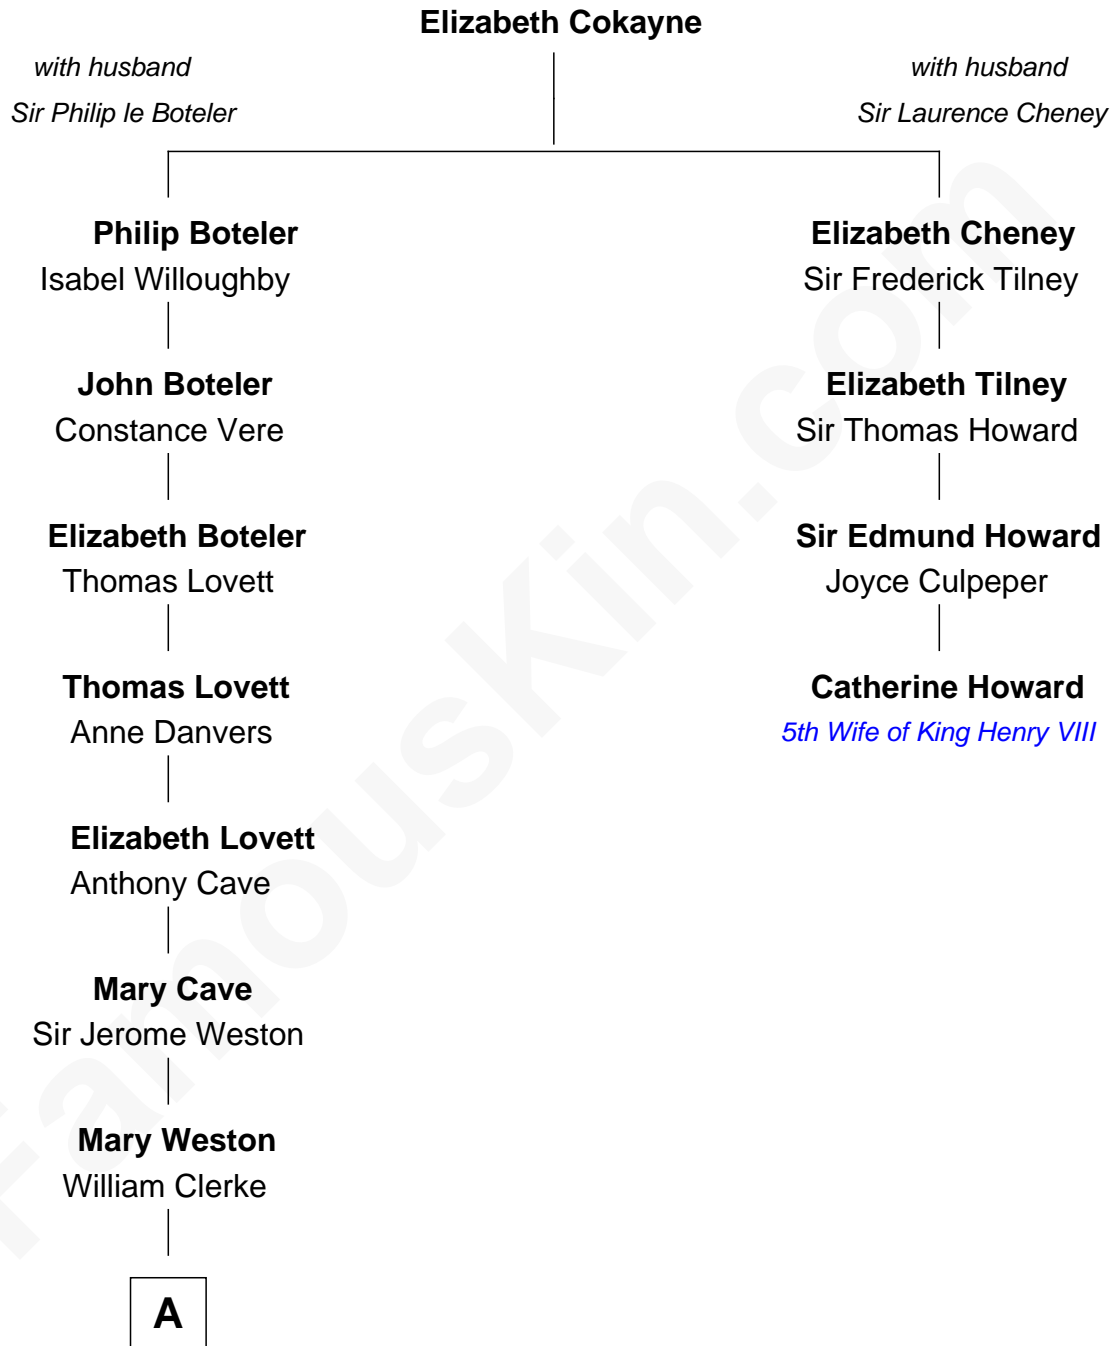

# FamousKin.com Relationship Chart of

**Susan B. Anthony**

*Women's Rights Advocate*

3rd cousin 11 times removed of

**Catherine Howard**

*5th Wife of King Henry VIII*

**A**

Jeremiah Clarke

Frances Latham

Weston Clarke

Mary Easton

Anne Clarke

Thomas Hicks

Thomas Hicks

Judith Akin

Judith Hicks