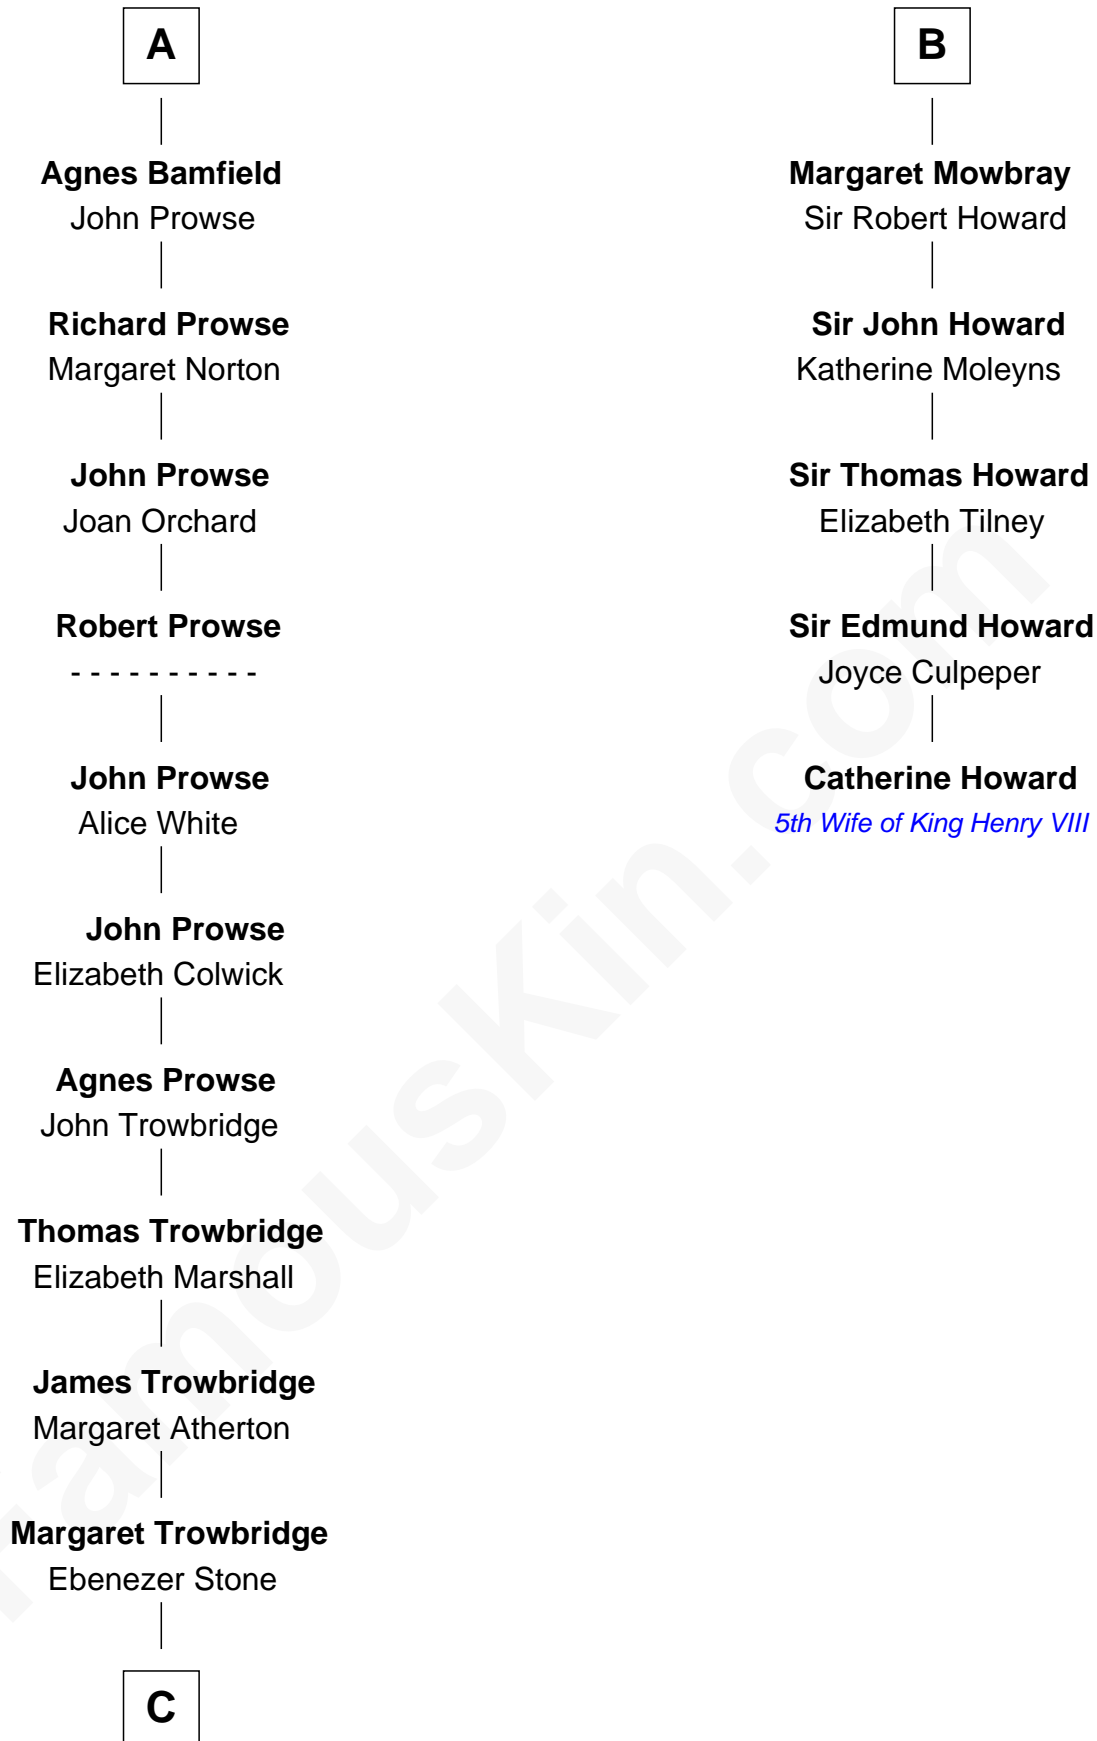

FamousKin.com Relationship Chart of

Susan B. Anthony

Women's Rights Advocate

11th cousin 10 times removed of

Catherine Howard

5th Wife of King Henry VIII

Sir Geoffrey FitzPiers

Aveline de Clare

C

—
Mindwell Stone

Ebenezer Woodward

—
Mary Woodward

Jonathan Richardson

—
Susannah Richardson

Daniel Read

—
Lucy Read