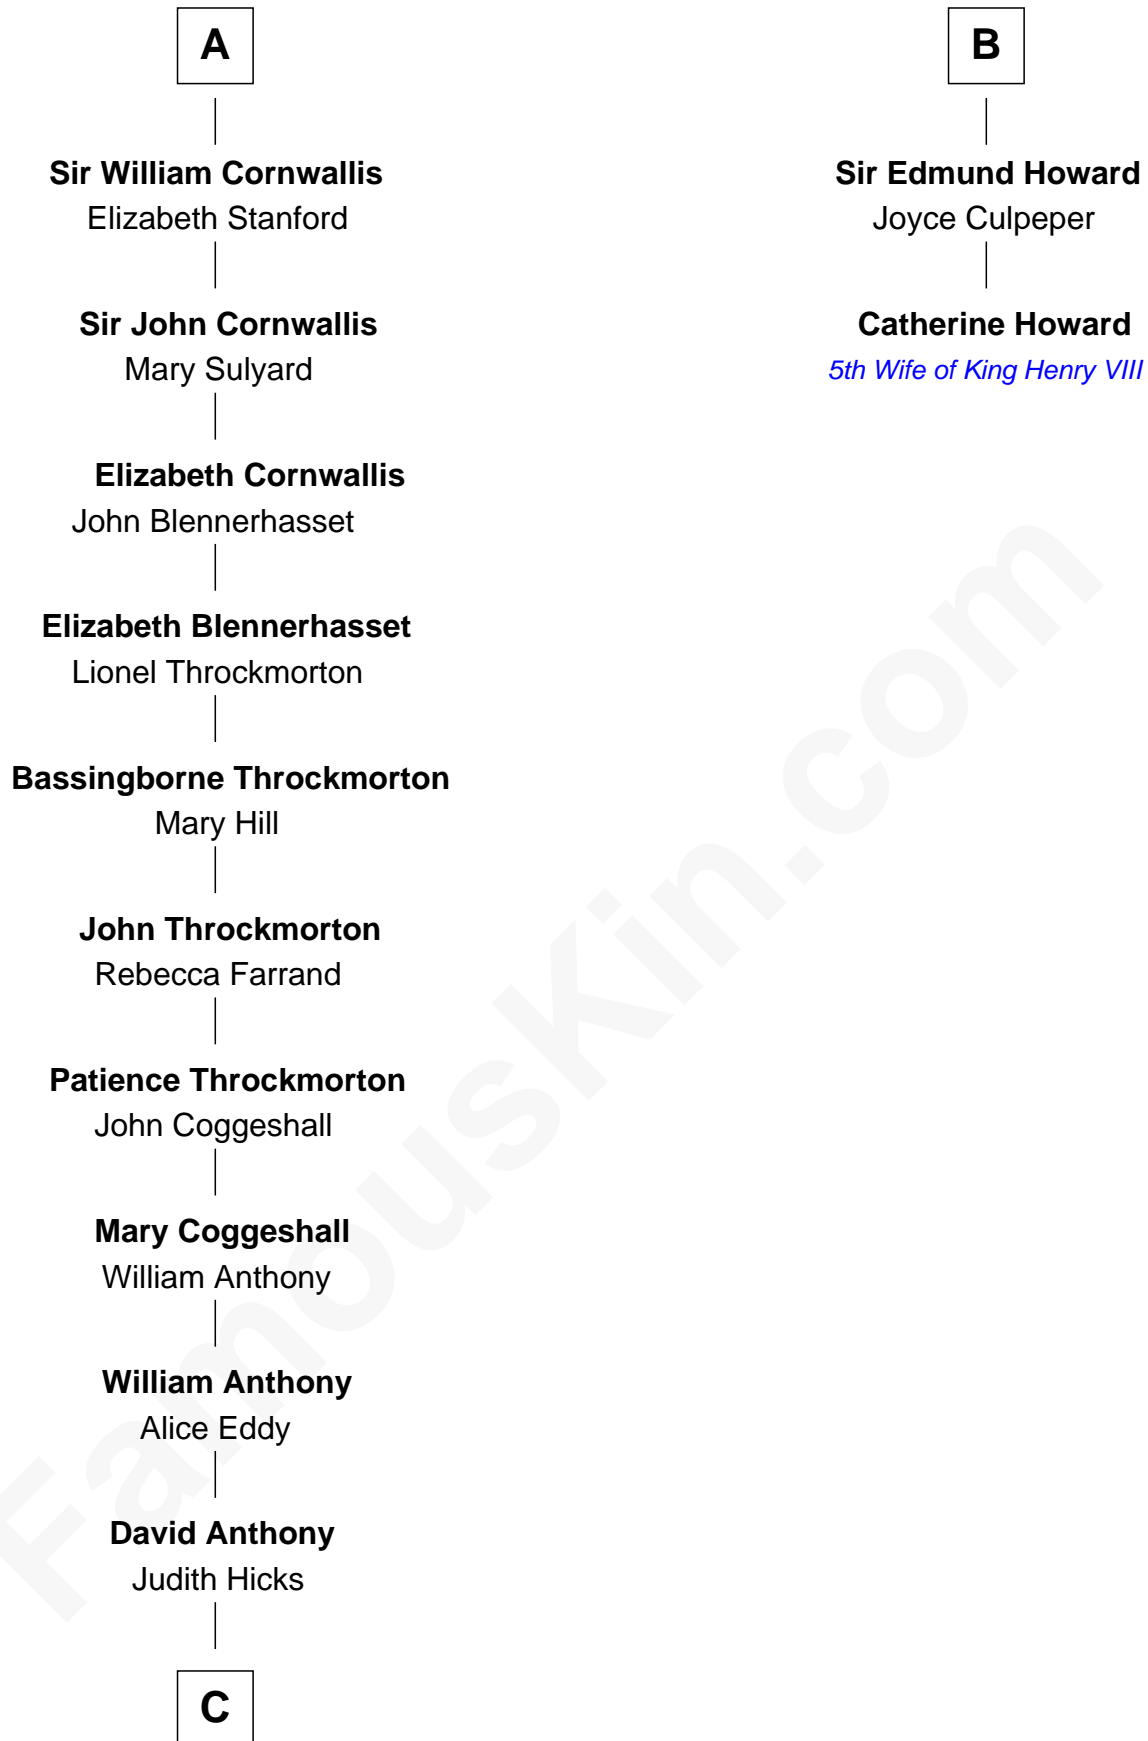

# FamousKin.com Relationship Chart of

**Susan B. Anthony**

*Women's Rights Advocate*

8th cousin 11 times removed of

**Catherine Howard**

*5th Wife of King Henry VIII*

**C**

—  
**Humphrey Anthony**

Hannah Lapham

—  
**Daniel Anthony**

Lucy Read

—  
**Susan B. Anthony**

*Women's Rights Advocate*

FamousKin.com