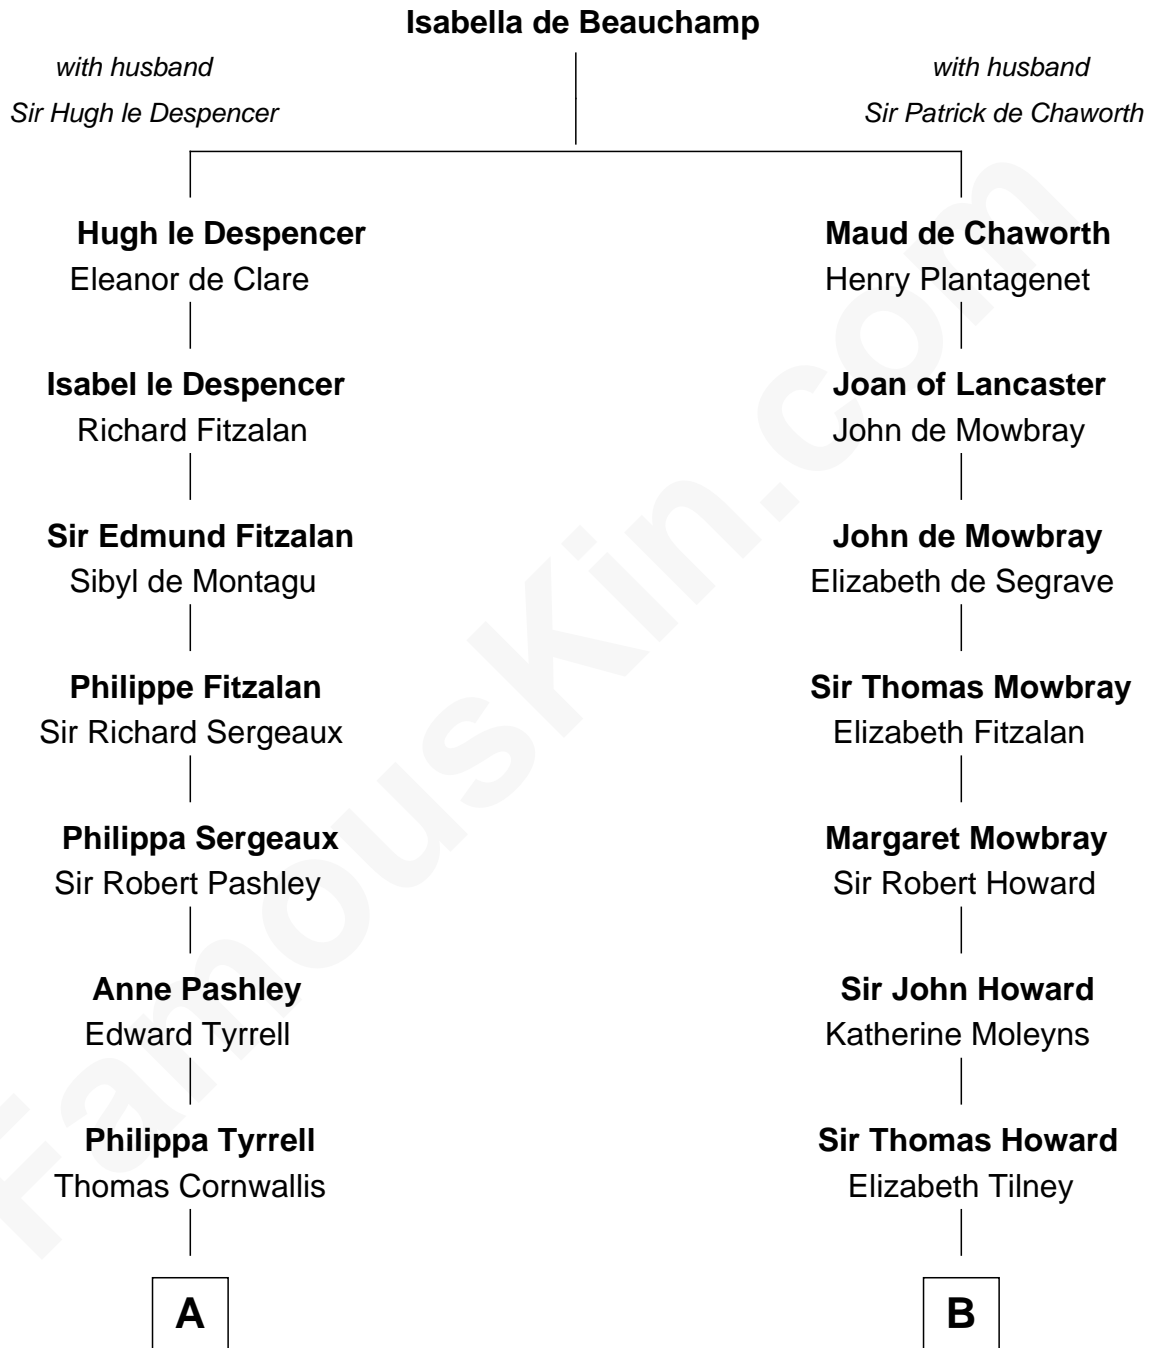

# FamousKin.com Relationship Chart of

**Susan B. Anthony**

*Women's Rights Advocate*

8th cousin 11 times removed of

**Catherine Howard**

*5th Wife of King Henry VIII*

**C**

—  
**Humphrey Anthony**

Hannah Lapham

—  
**Daniel Anthony**

Lucy Read

—  
**Susan B. Anthony**

*Women's Rights Advocate*

FamousKin.com