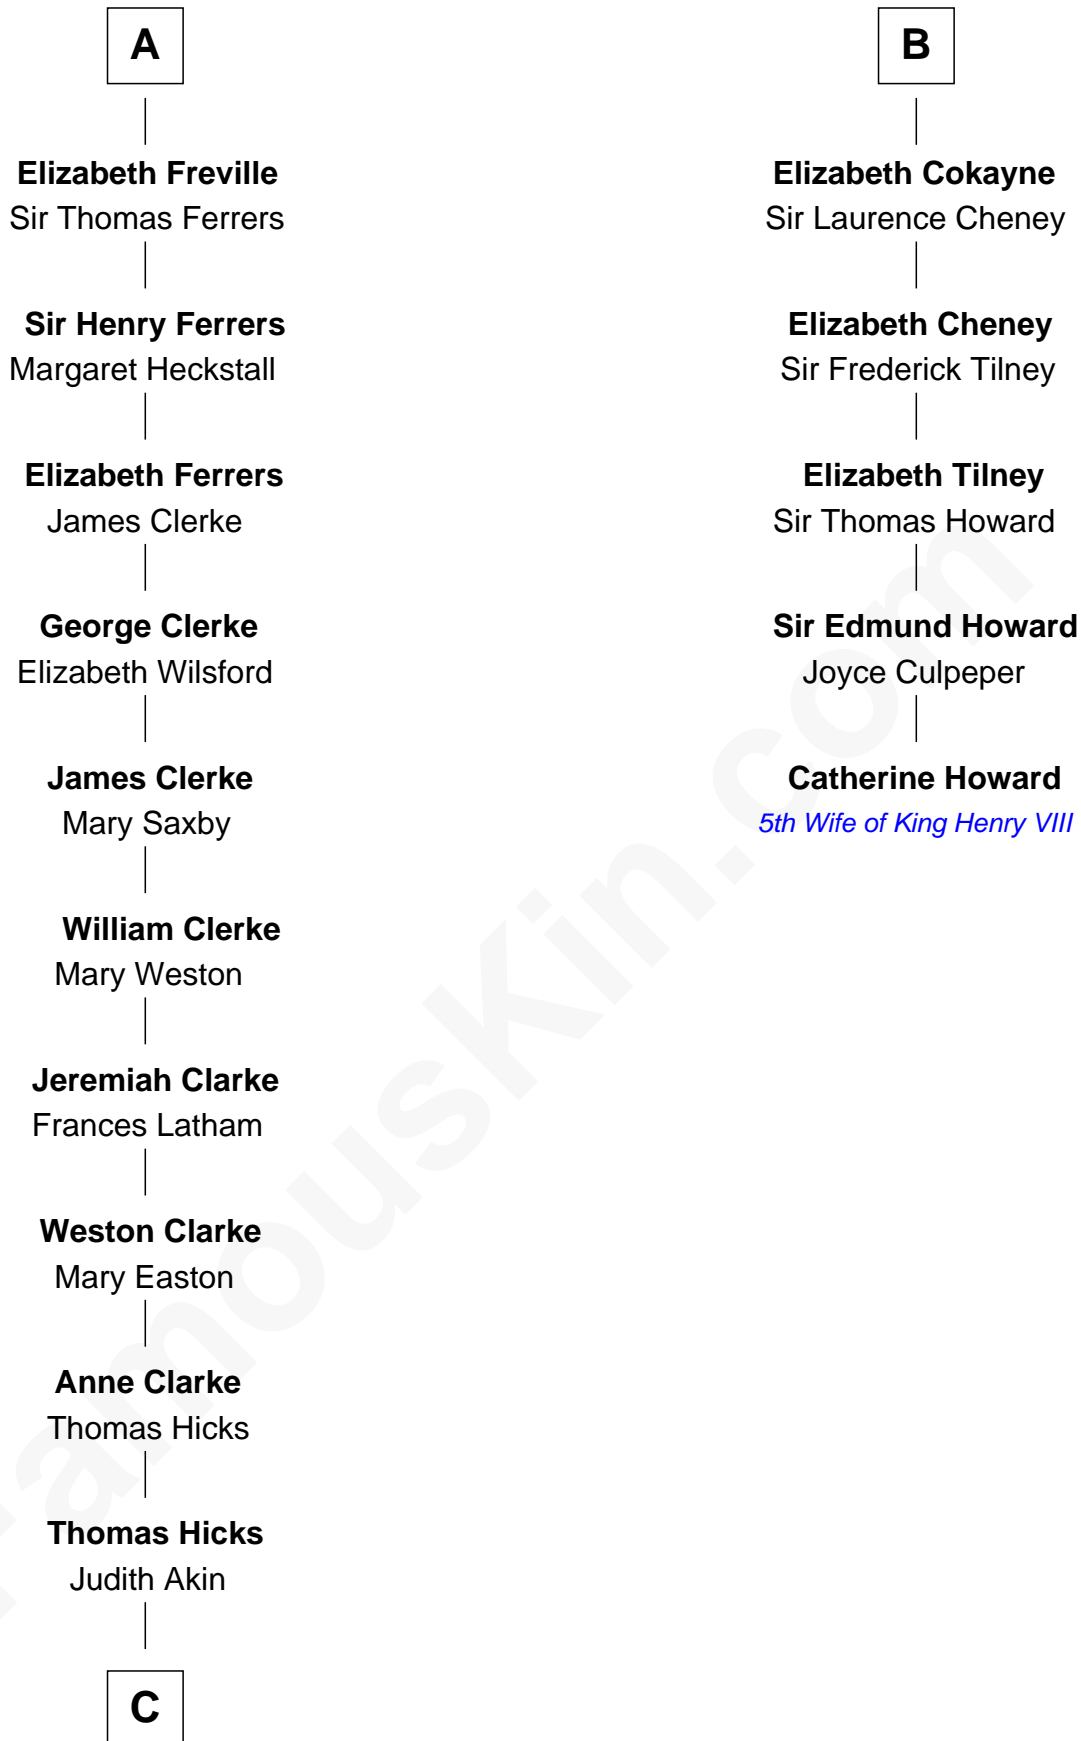

# FamousKin.com Relationship Chart of

**Susan B. Anthony**

*Women's Rights Advocate*

11th cousin 9 times removed of

**Catherine Howard**

*5th Wife of King Henry VIII*

**Sir William Longespee**

Ela of Salisbury

**C**

—  
**Judith Hicks**  
David Anthony

—  
**Humphrey Anthony**  
Hannah Lapham

—  
**Daniel Anthony**  
Lucy Read

—  
**Susan B. Anthony**  
*Women's Rights Advocate*

FamousKin.com