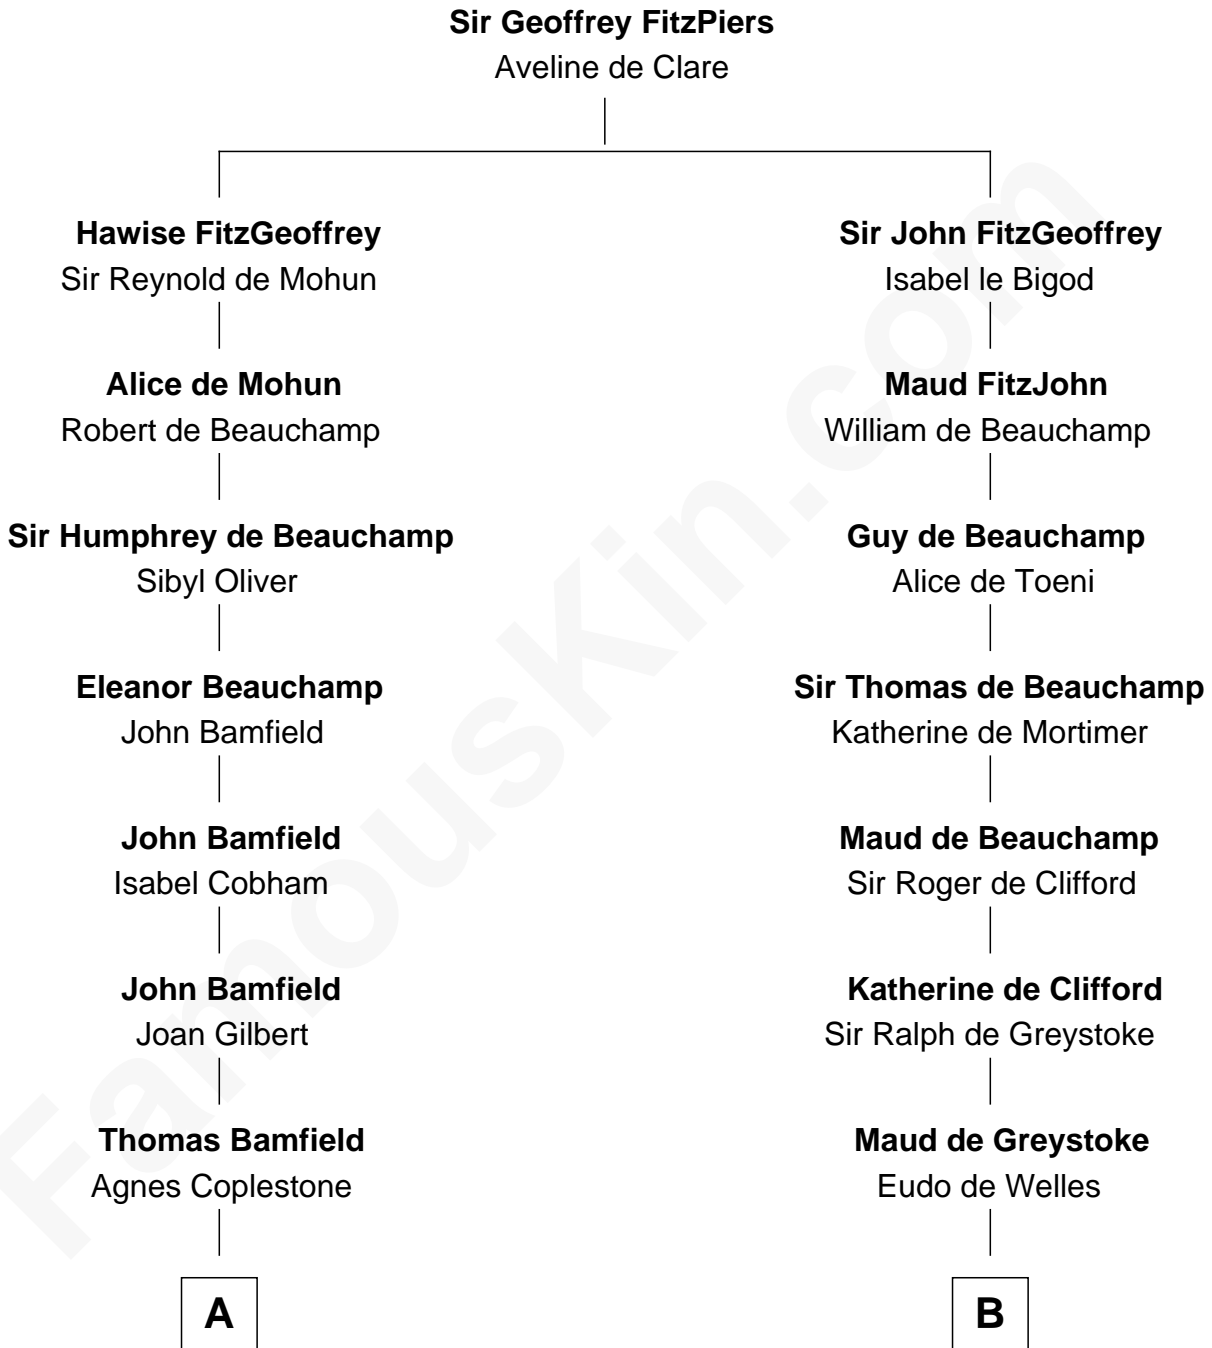

FamousKin.com Relationship Chart of

Susan B. Anthony

Women's Rights Advocate

20th cousin 1 time removed of

Ralph Waldo Emerson

American Poet

C

Mindwell Stone
Ebenezer Woodward

Mary Woodward
Jonathan Richardson

Susannah Richardson
Daniel Read

Lucy Read
Daniel Anthony

Susan B. Anthony
Women's Rights Advocate

D

Mary Moody
Rev. Joseph Emerson

Rev. William Emerson
Phebe Bliss

Rev. William Emerson
Ruth Haskins