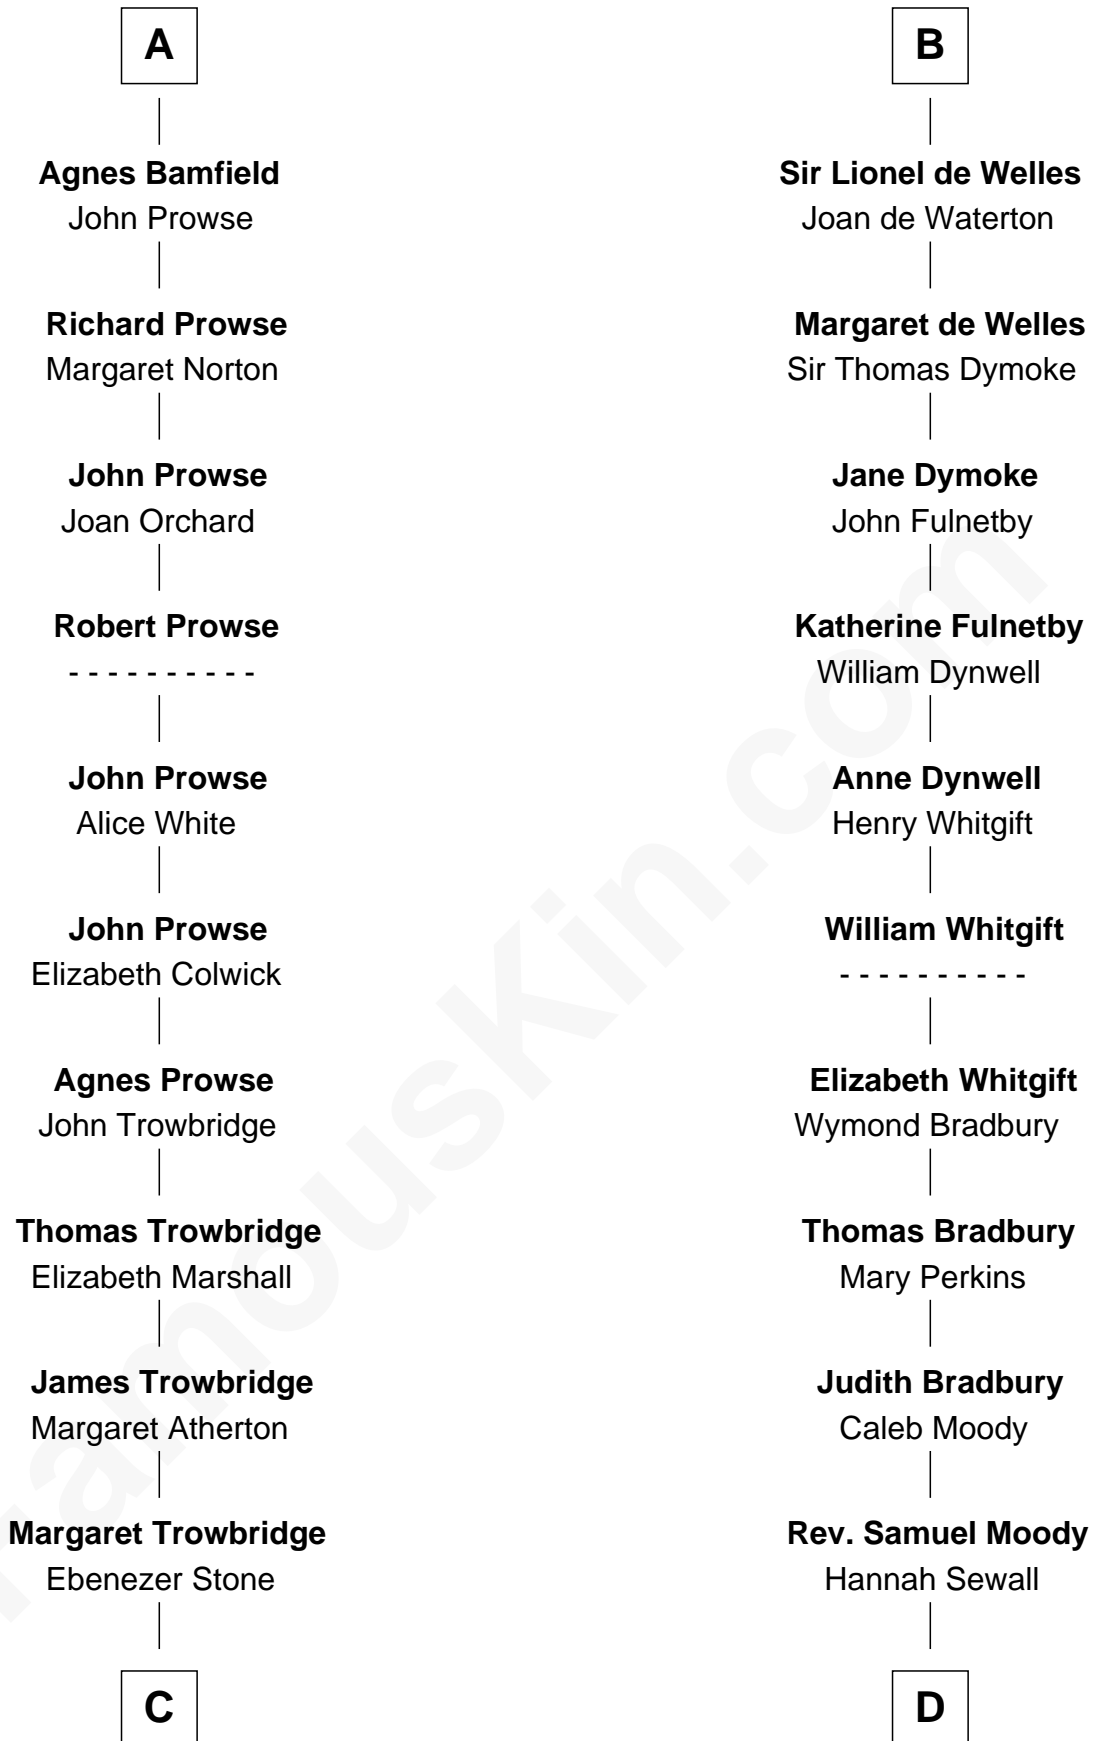

FamousKin.com Relationship Chart of

Susan B. Anthony

Women's Rights Advocate

20th cousin 1 time removed of

Ralph Waldo Emerson

American Poet

C

Mindwell Stone
Ebenezer Woodward

Mary Woodward
Jonathan Richardson

Susannah Richardson
Daniel Read

Lucy Read
Daniel Anthony

Susan B. Anthony
Women's Rights Advocate

D

Mary Moody
Rev. Joseph Emerson

Rev. William Emerson
Phebe Bliss

Rev. William Emerson
Ruth Haskins