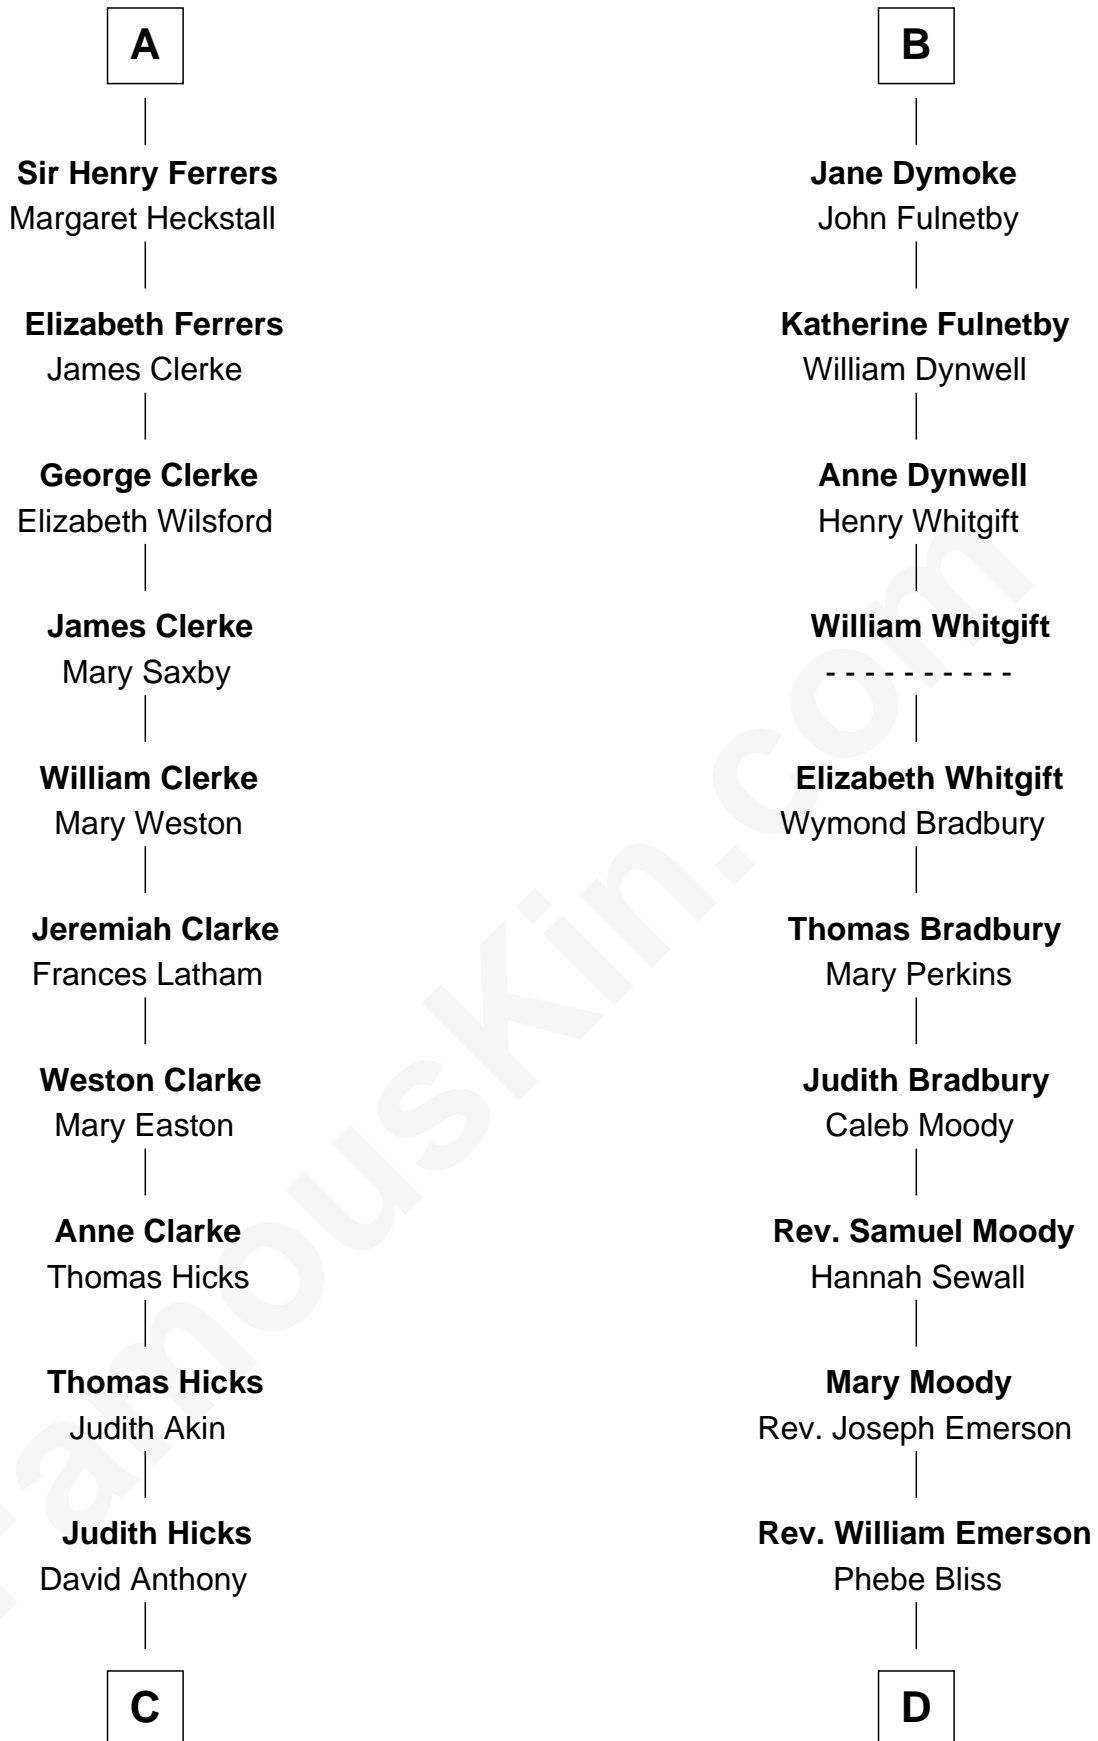

FamousKin.com Relationship Chart of

Susan B. Anthony

Women's Rights Advocate

18th cousin 1 time removed of

Ralph Waldo Emerson

American Poet

FamousKin.com