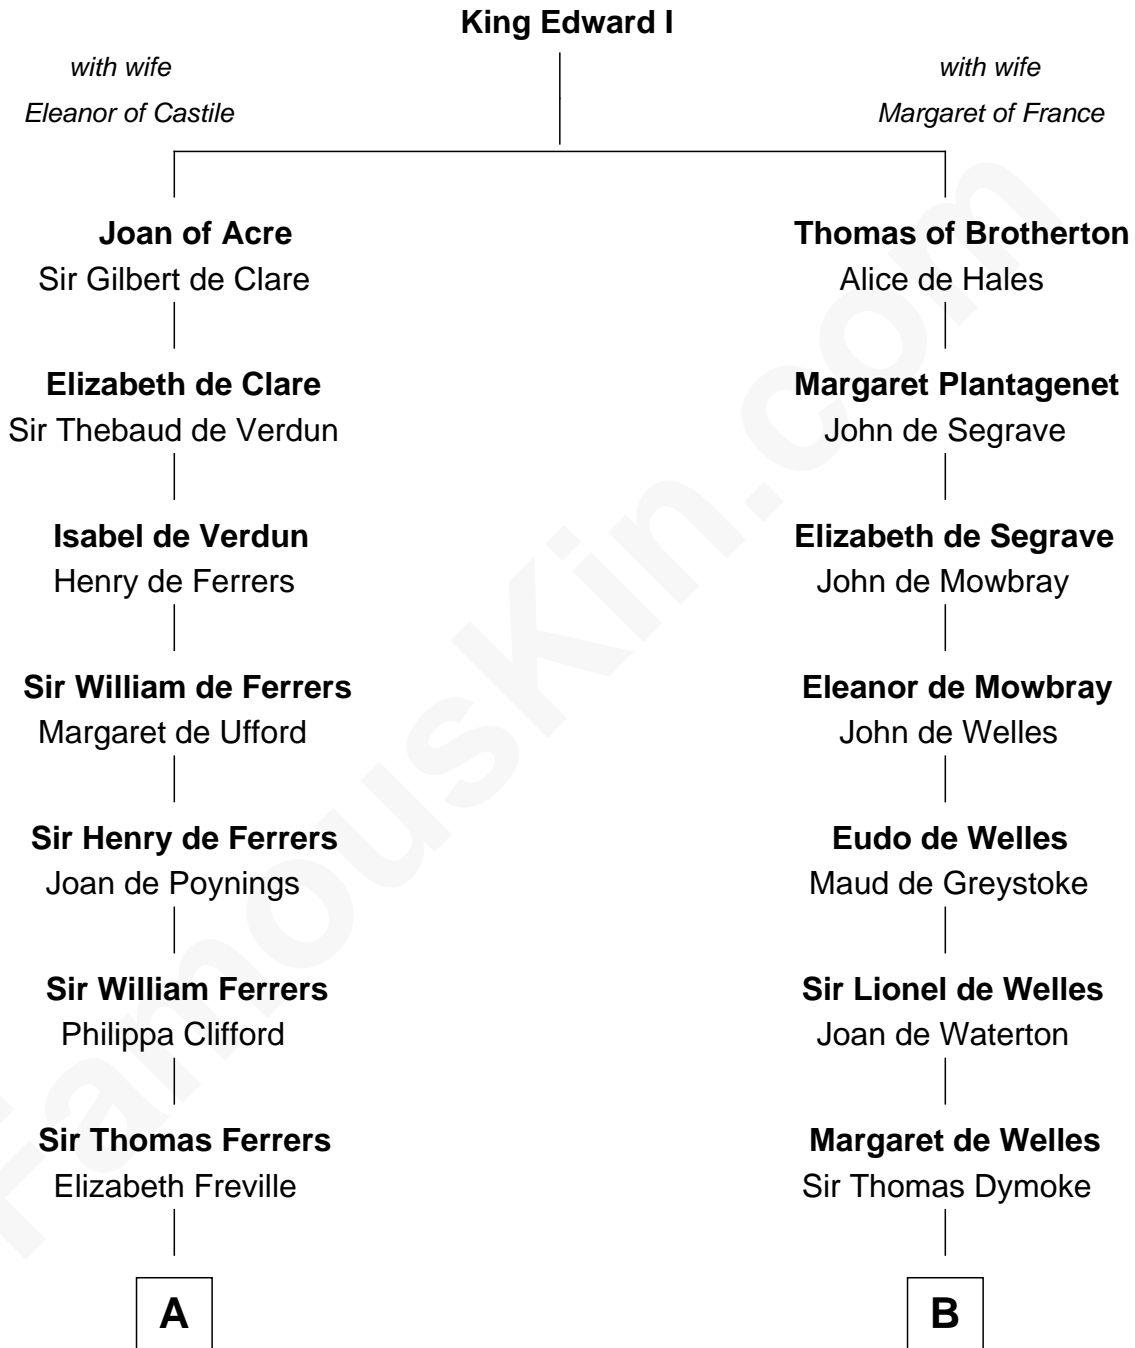

FamousKin.com Relationship Chart of

Susan B. Anthony

Women's Rights Advocate

18th cousin 1 time removed of

Ralph Waldo Emerson

American Poet

FamousKin.com