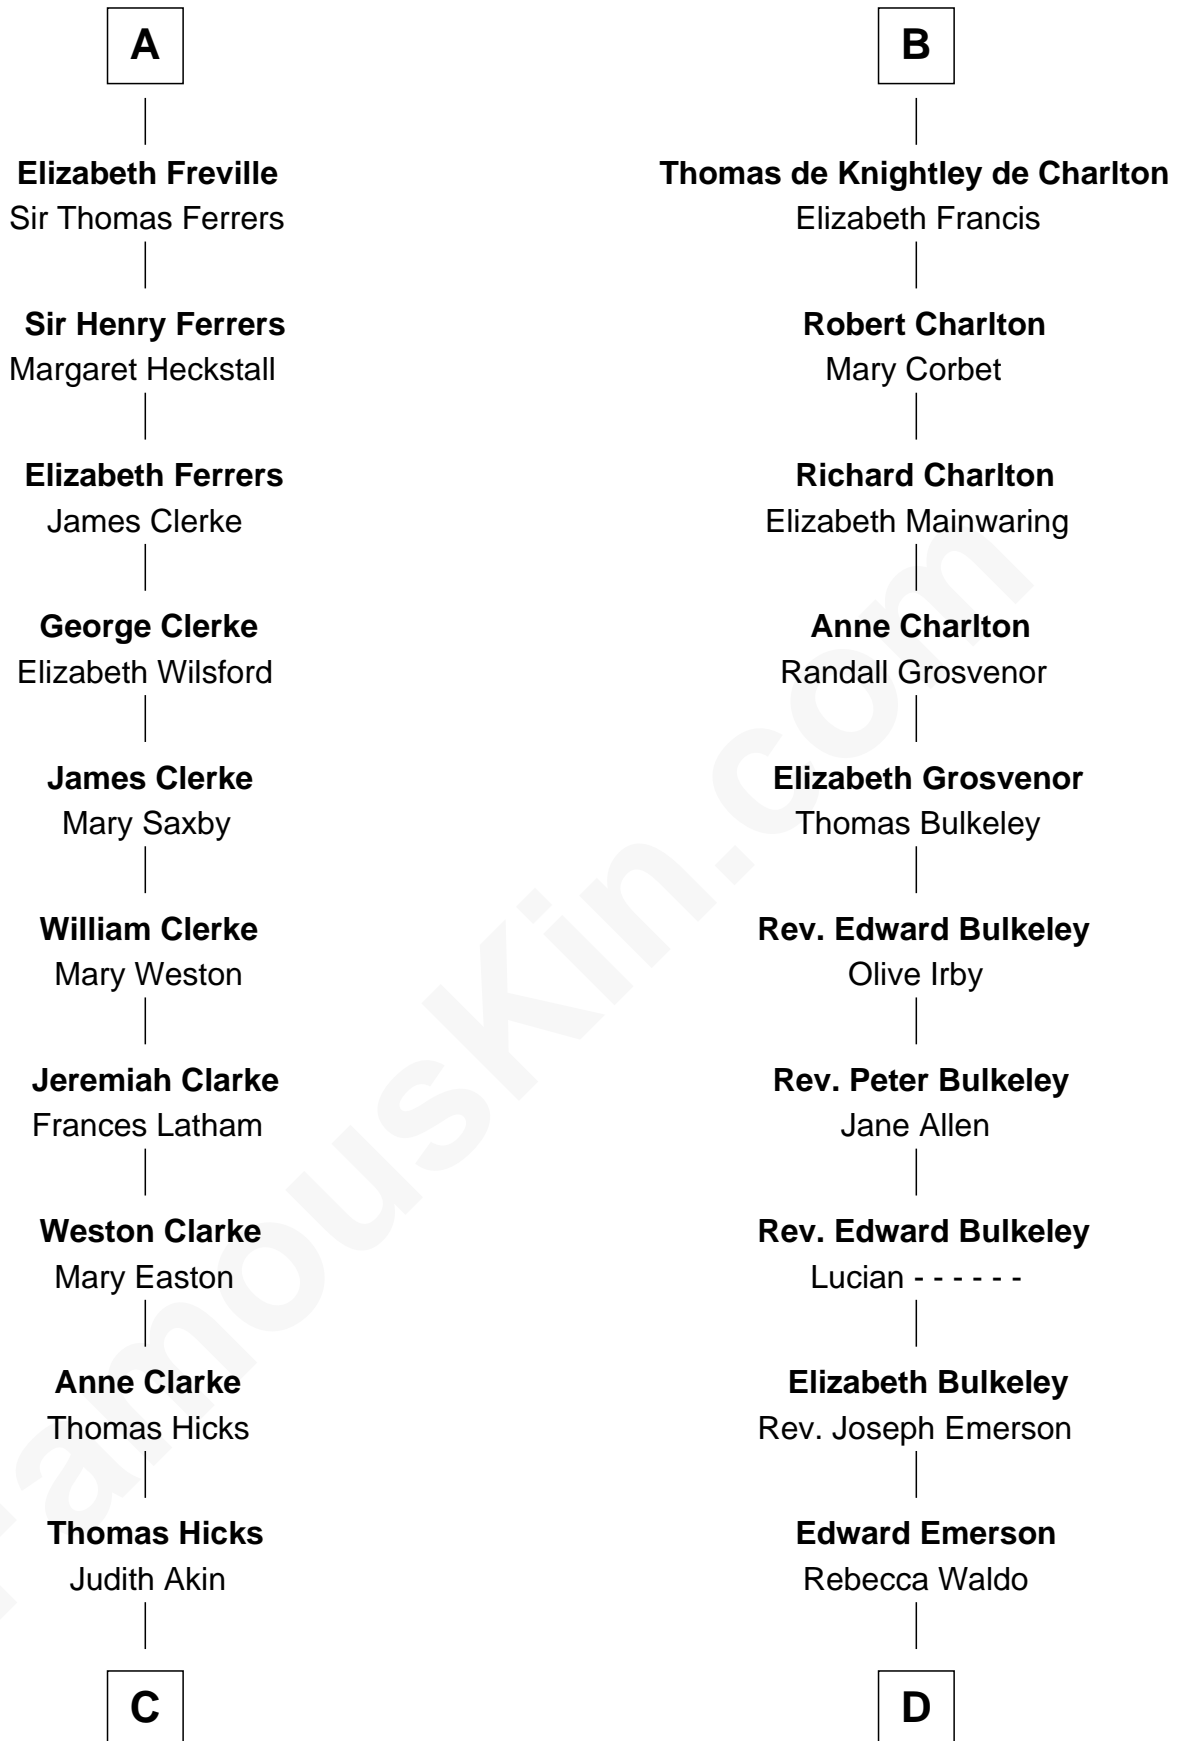

# FamousKin.com Relationship Chart of

**Susan B. Anthony**

*Women's Rights Advocate*

20th cousin of

**Ralph Waldo Emerson**

*American Poet*

**Sir William Longespee**

Ela of Salisbury

**C**

**Judith Hicks**  
David Anthony

**Humphrey Anthony**  
Hannah Lapham

**Daniel Anthony**  
Lucy Read

**Susan B. Anthony**  
*Women's Rights Advocate*

**D**

**Rev. Joseph Emerson**  
Mary Moody

**Rev. William Emerson**  
Phebe Bliss