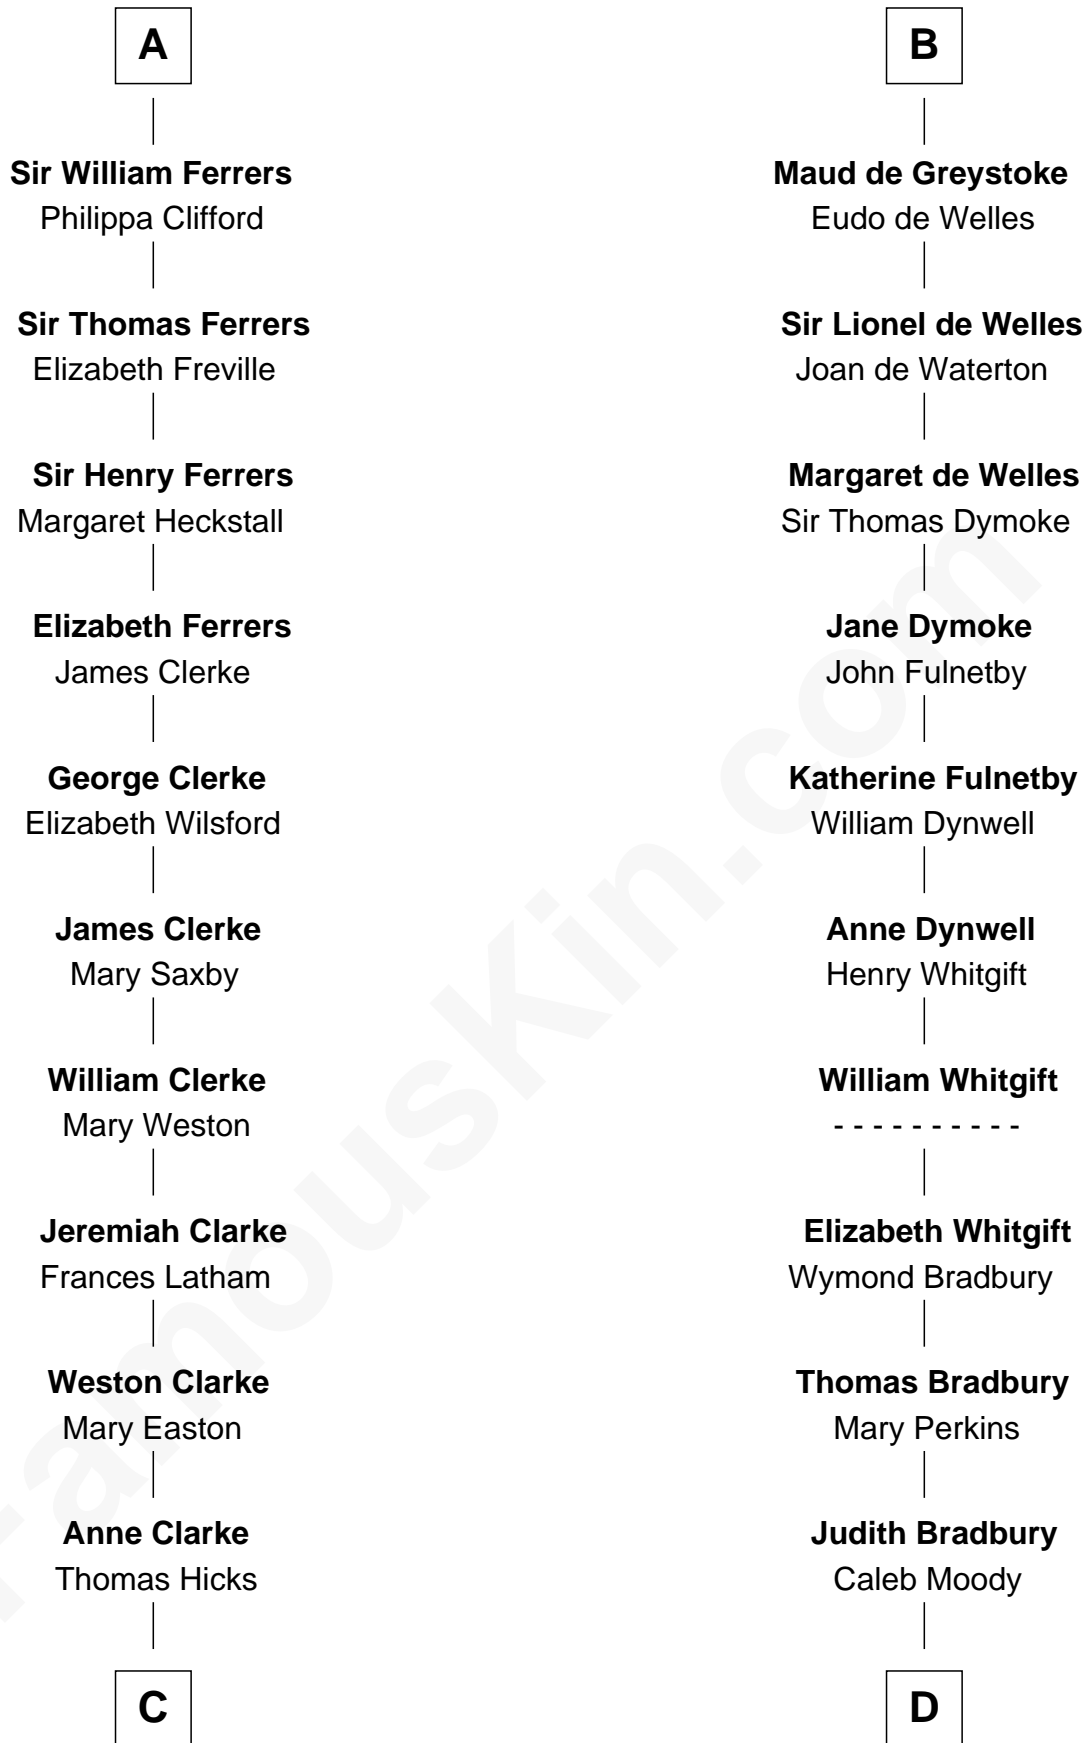

FamousKin.com Relationship Chart of

Susan B. Anthony

Women's Rights Advocate

21st cousin of

Ralph Waldo Emerson

American Poet

Reginald de Braiose

C

Thomas Hicks

Judith Akin

Judith Hicks

David Anthony

Humphrey Anthony

Hannah Lapham

Daniel Anthony

Lucy Read