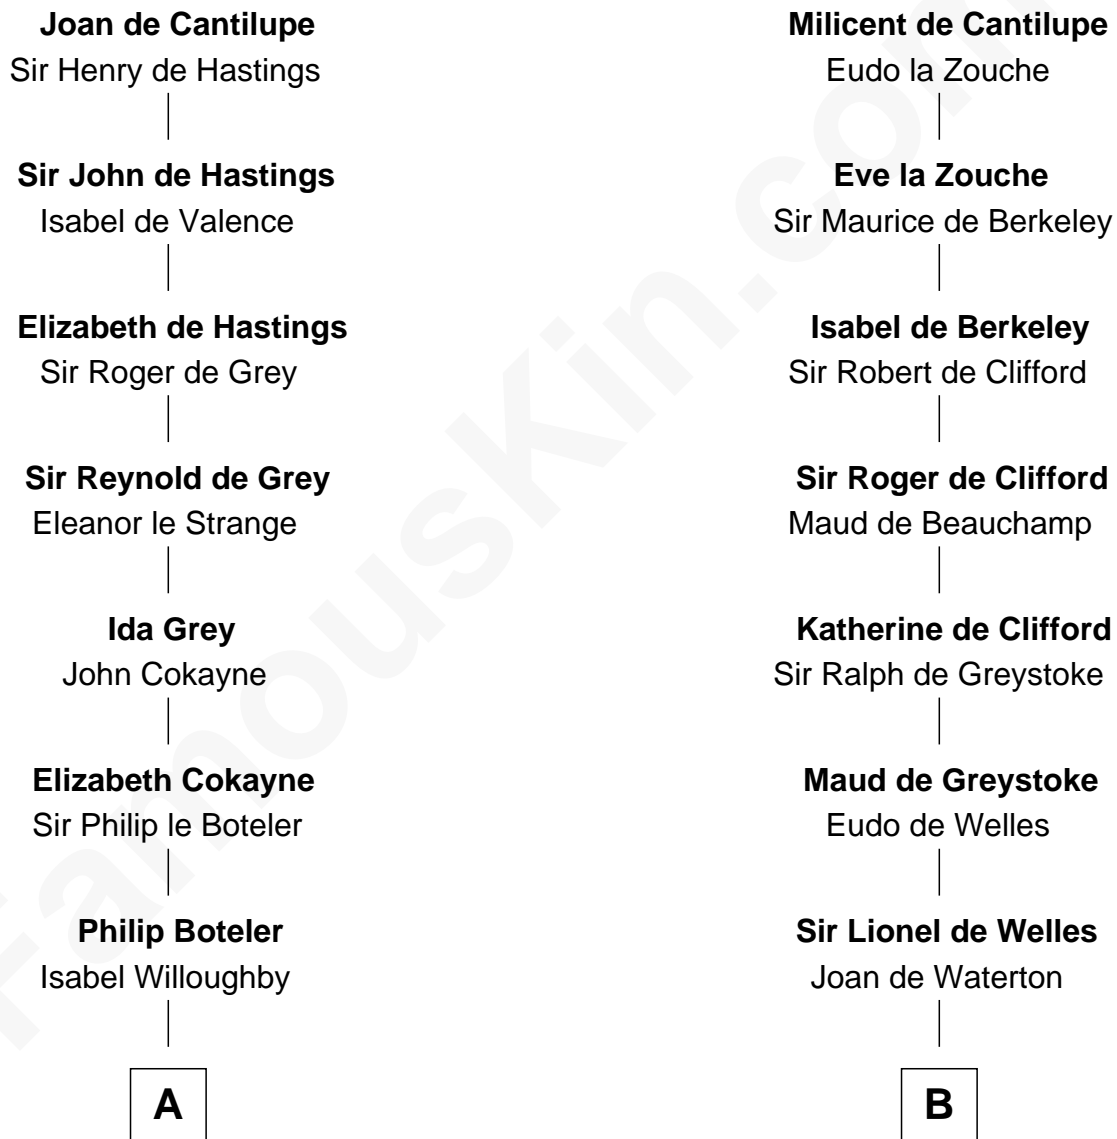

FamousKin.com Relationship Chart of

Susan B. Anthony

Women's Rights Advocate

19th cousin 1 time removed of

Ralph Waldo Emerson

American Poet

Sir William de Cantilupe

Eve de Braiose