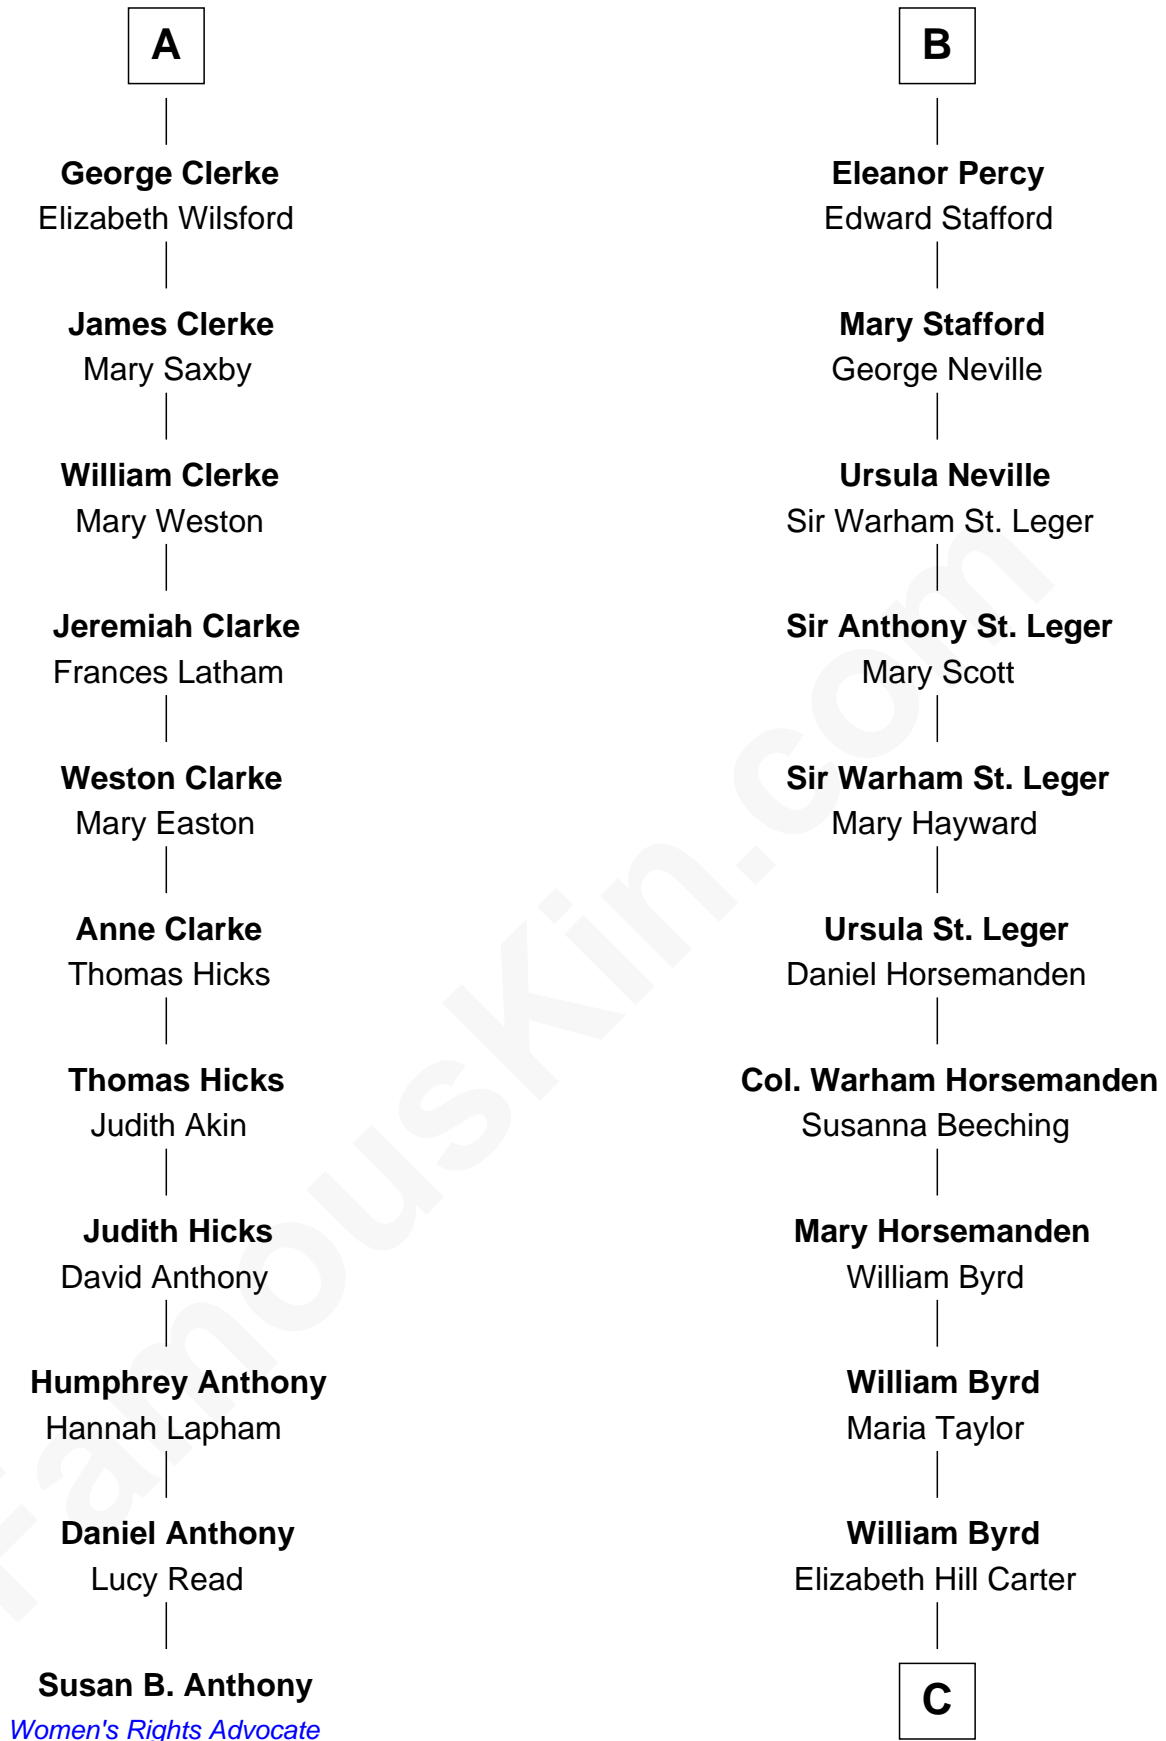

FamousKin.com Relationship Chart of

Susan B. Anthony

Women's Rights Advocate

17th cousin 4 times removed of

Admiral Richard Byrd

Polar Explorer

Sir Thebaud de Verdun

*with wife
Elizabeth de Clare*

Elizabeth Bromwich

Sir Thomas Ferrers

Elizabeth Freville

Sir Walter Devereux

Elizabeth Merbery

Sir Henry Ferrers

Margaret Heckstall

Anne Devereux

William Herbert

Elizabeth Ferrers

James Clerke

Maud Herbert

Henry Percy

A

B

C