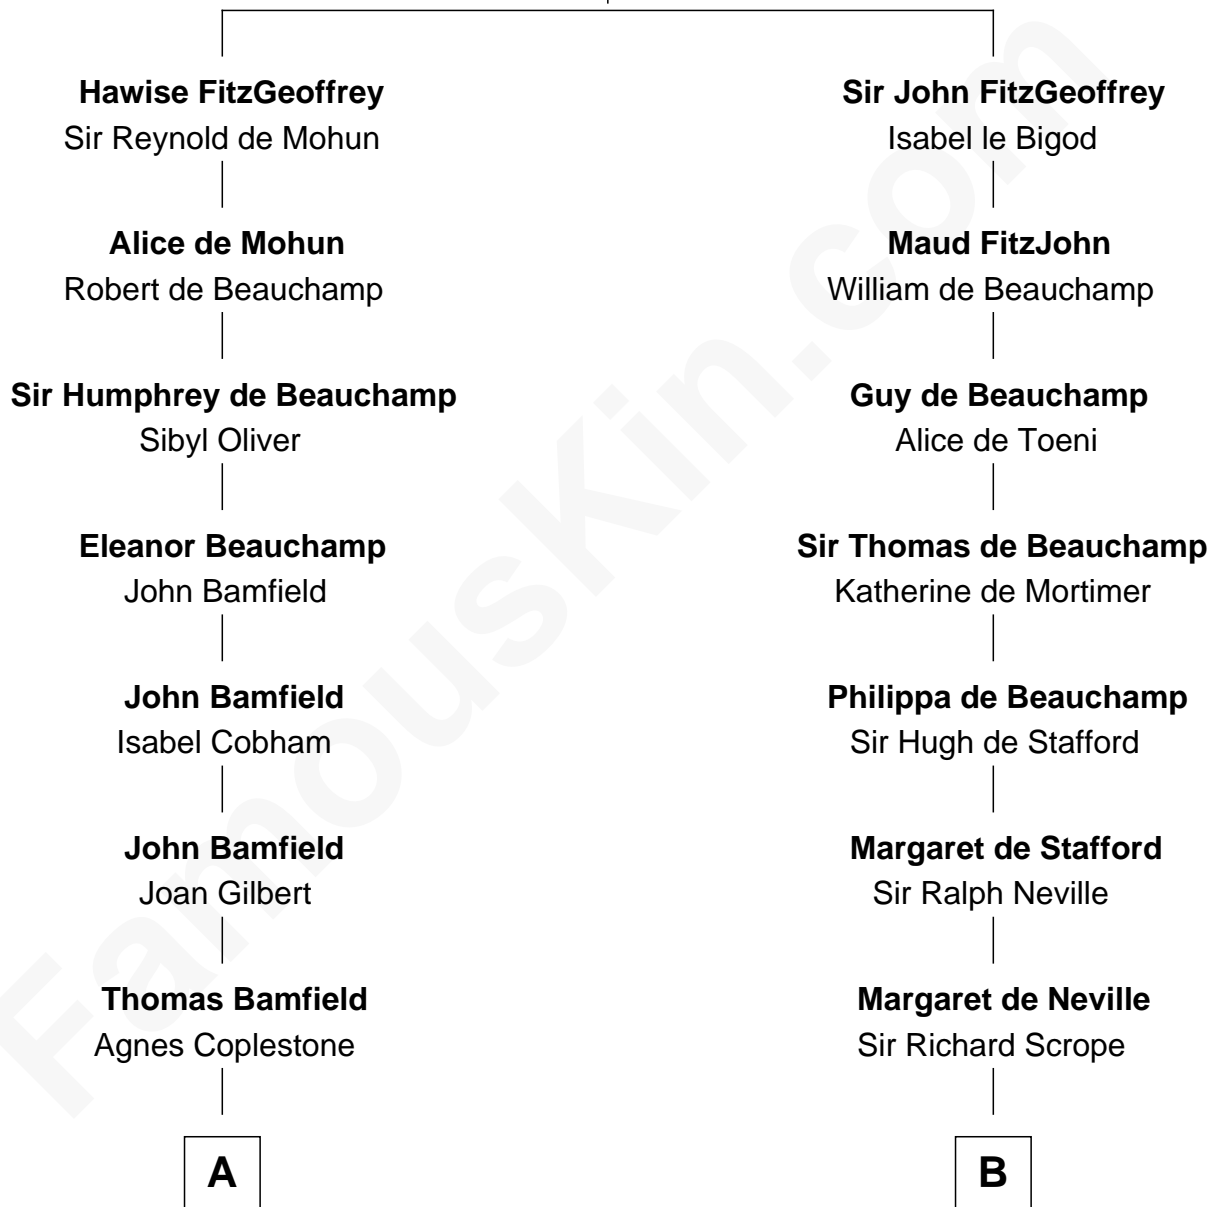

# FamousKin.com Relationship Chart of

**Susan B. Anthony**

*Women's Rights Advocate*

21st cousin of

**Admiral Richard Byrd**

*Polar Explorer*

**Sir Geoffrey FitzPiers**

Aveline de Clare

**C**

**Mindwell Stone**  
Ebenezer Woodward

**Mary Woodward**  
Jonathan Richardson

**Susannah Richardson**  
Daniel Read

**Lucy Read**  
Daniel Anthony

**Susan B. Anthony**  
*Women's Rights Advocate*

**D**

**Benjamin Harrison**  
Evelyn Taylor Byrd

**Anne Harrison**  
Richard Evelyn Byrd

**Col. William Byrd**  
Jane Meriwether Rivers

**Richard Evelyn Byrd**  
Eleanor Bolling Flood

**Admiral Richard Byrd**  
*Polar Explorer*