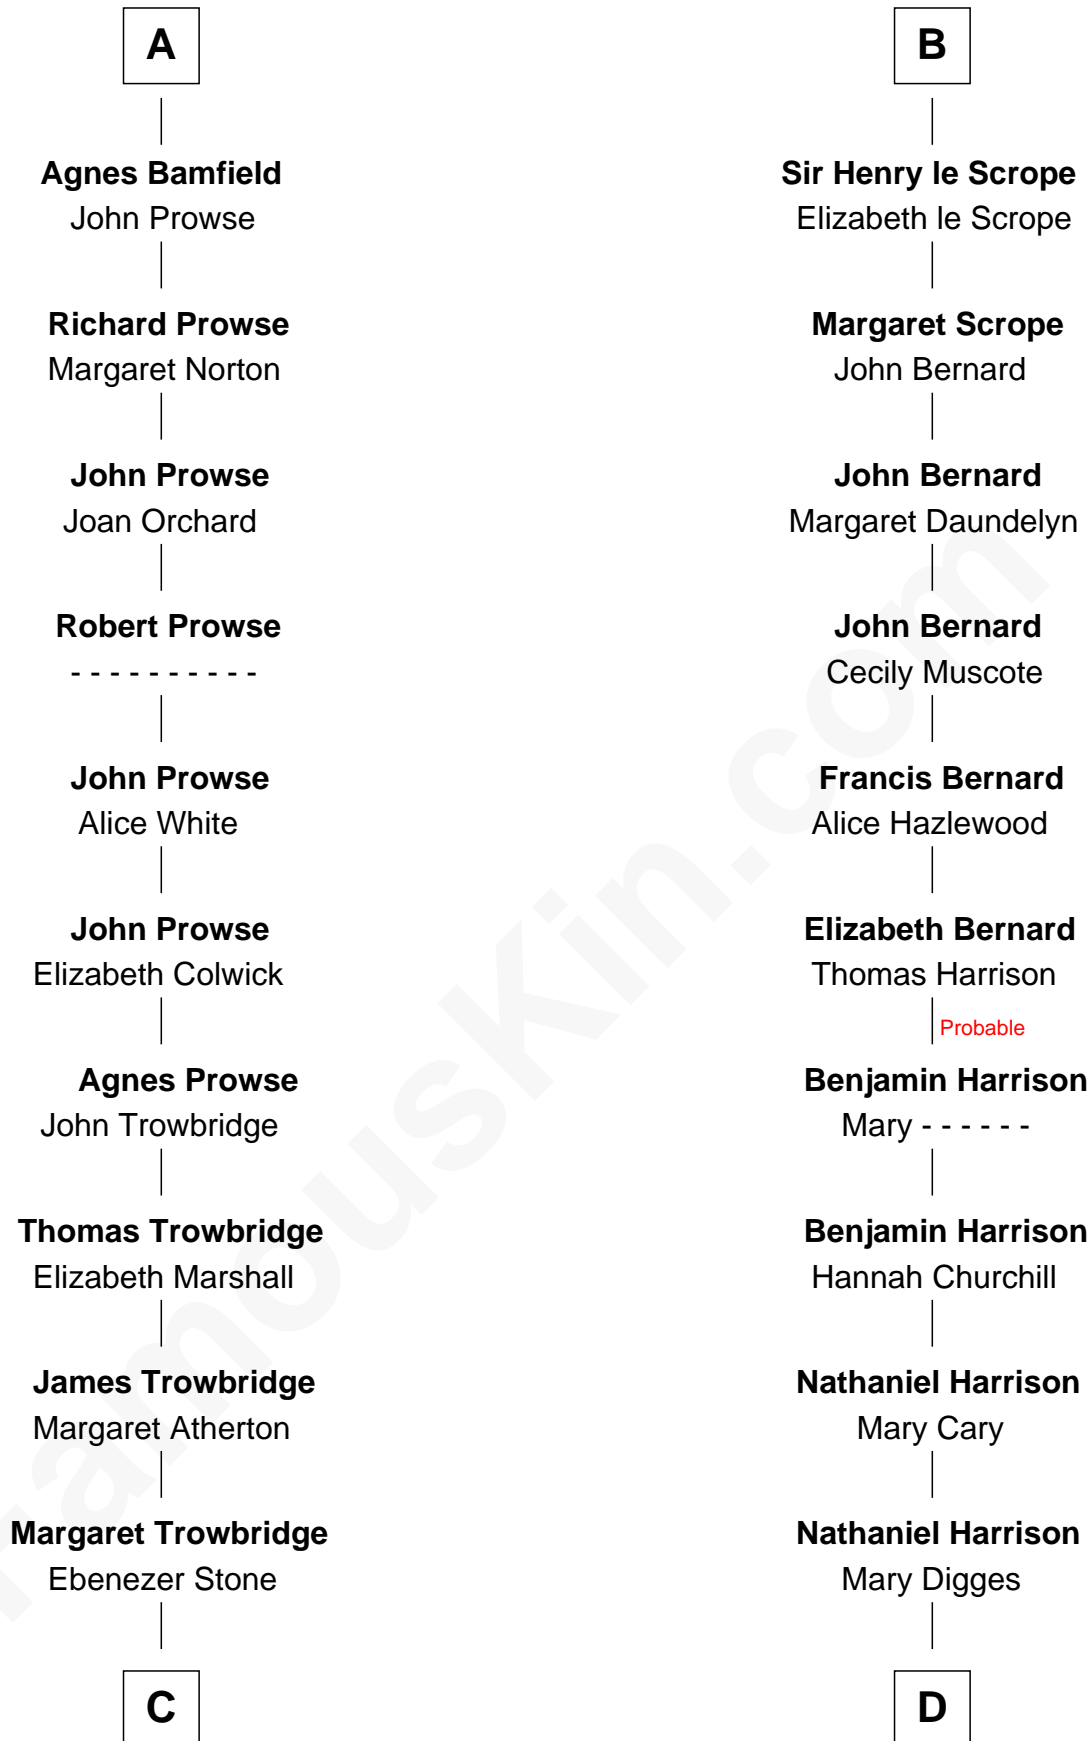

# FamousKin.com Relationship Chart of

**Susan B. Anthony**

*Women's Rights Advocate*

21st cousin of

**Admiral Richard Byrd**

*Polar Explorer*

**Sir Geoffrey FitzPiers**

Aveline de Clare

**C**

**Mindwell Stone**  
Ebenezer Woodward

**Mary Woodward**  
Jonathan Richardson

**Susannah Richardson**  
Daniel Read

**Lucy Read**  
Daniel Anthony

**Susan B. Anthony**  
*Women's Rights Advocate*

**D**

**Benjamin Harrison**  
Evelyn Taylor Byrd

**Anne Harrison**  
Richard Evelyn Byrd

**Col. William Byrd**  
Jane Meriwether Rivers

**Richard Evelyn Byrd**  
Eleanor Bolling Flood

**Admiral Richard Byrd**  
*Polar Explorer*