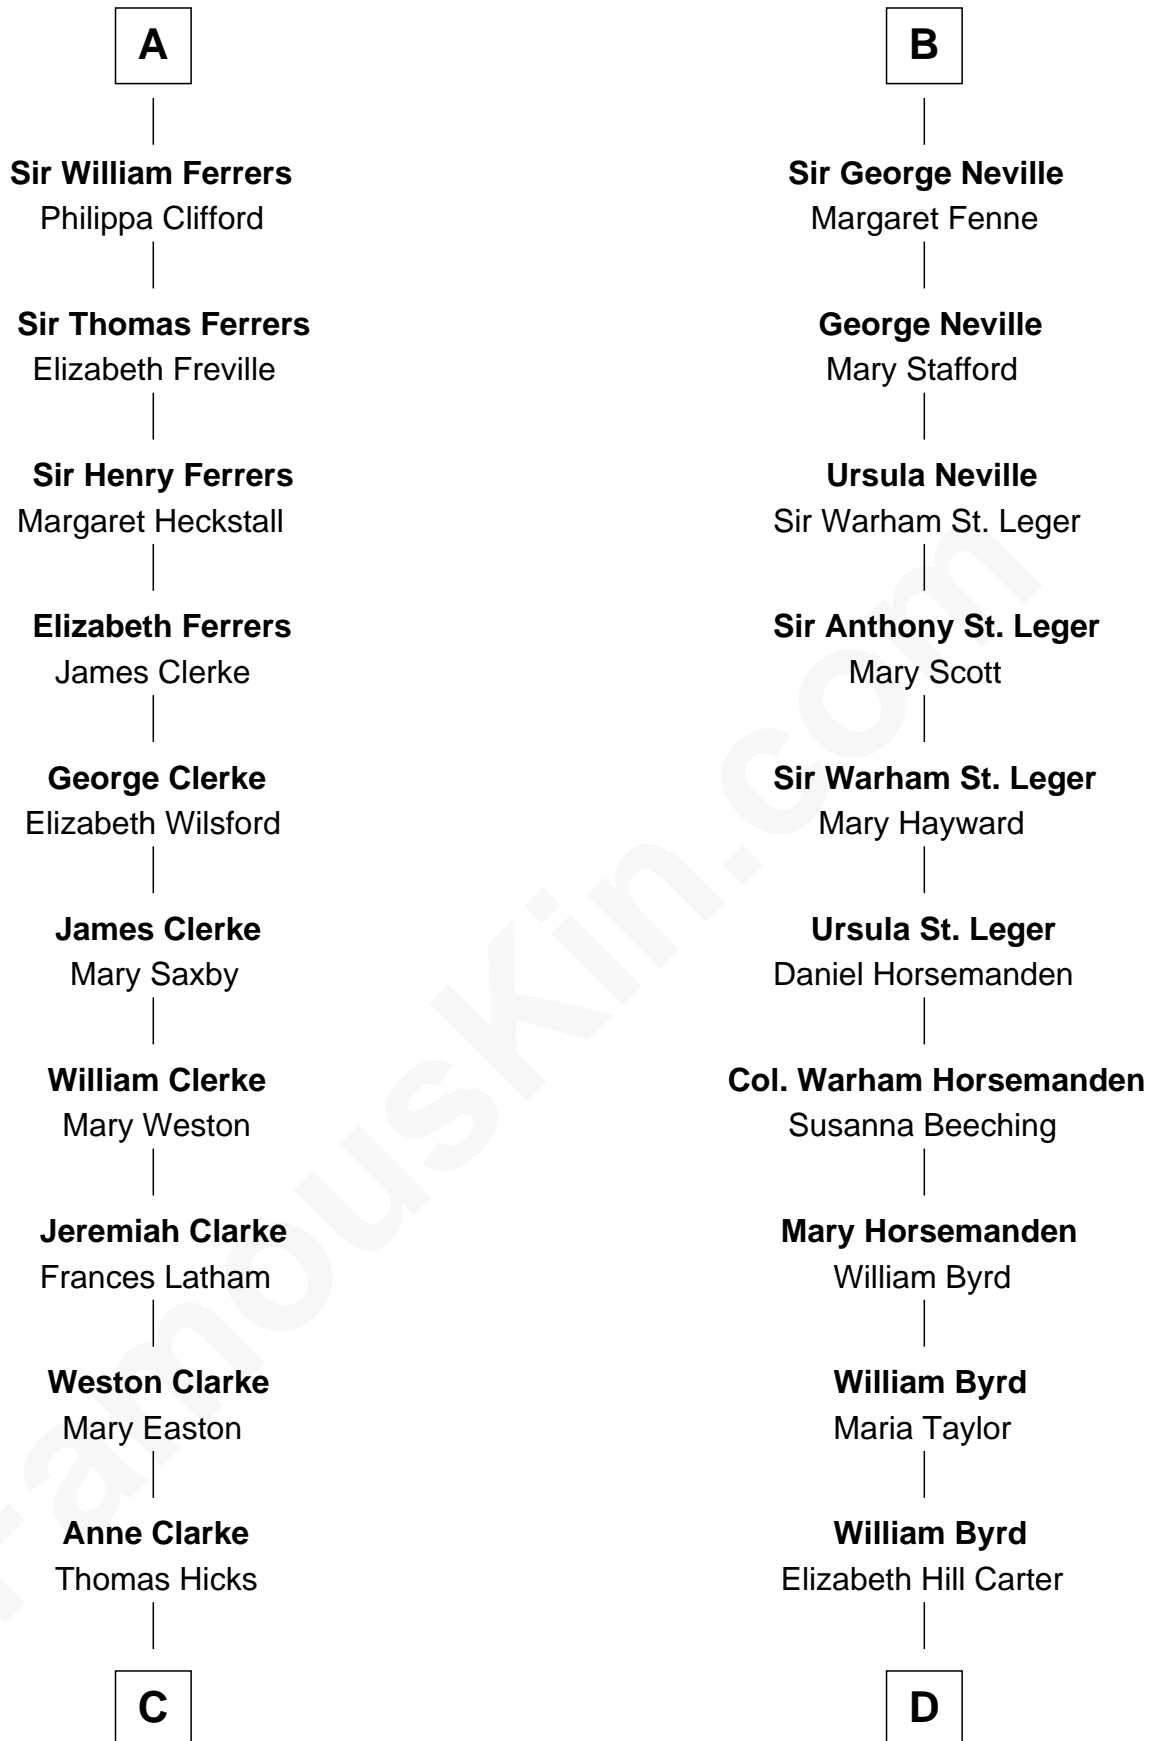

FamousKin.com Relationship Chart of

Susan B. Anthony

Women's Rights Advocate

21st cousin of

Admiral Richard Byrd

Polar Explorer

John, King of England

Isabelle of Angoulême

Eleanor of Provence

Edward I, King of England

Eleanor of Castile

Edward II, King of England

Isabella of France

Edward III, King of England

Philippa of Hainault

John of Gaunt

Katherine Roet

Joan Beaufort

Sir Ralph Neville

Sir Edward Neville

Elizabeth de Beauchamp

B

C

Thomas Hicks

Judith Akin

Judith Hicks

David Anthony

Humphrey Anthony

Hannah Lapham

Daniel Anthony

Lucy Read

Susan B. Anthony