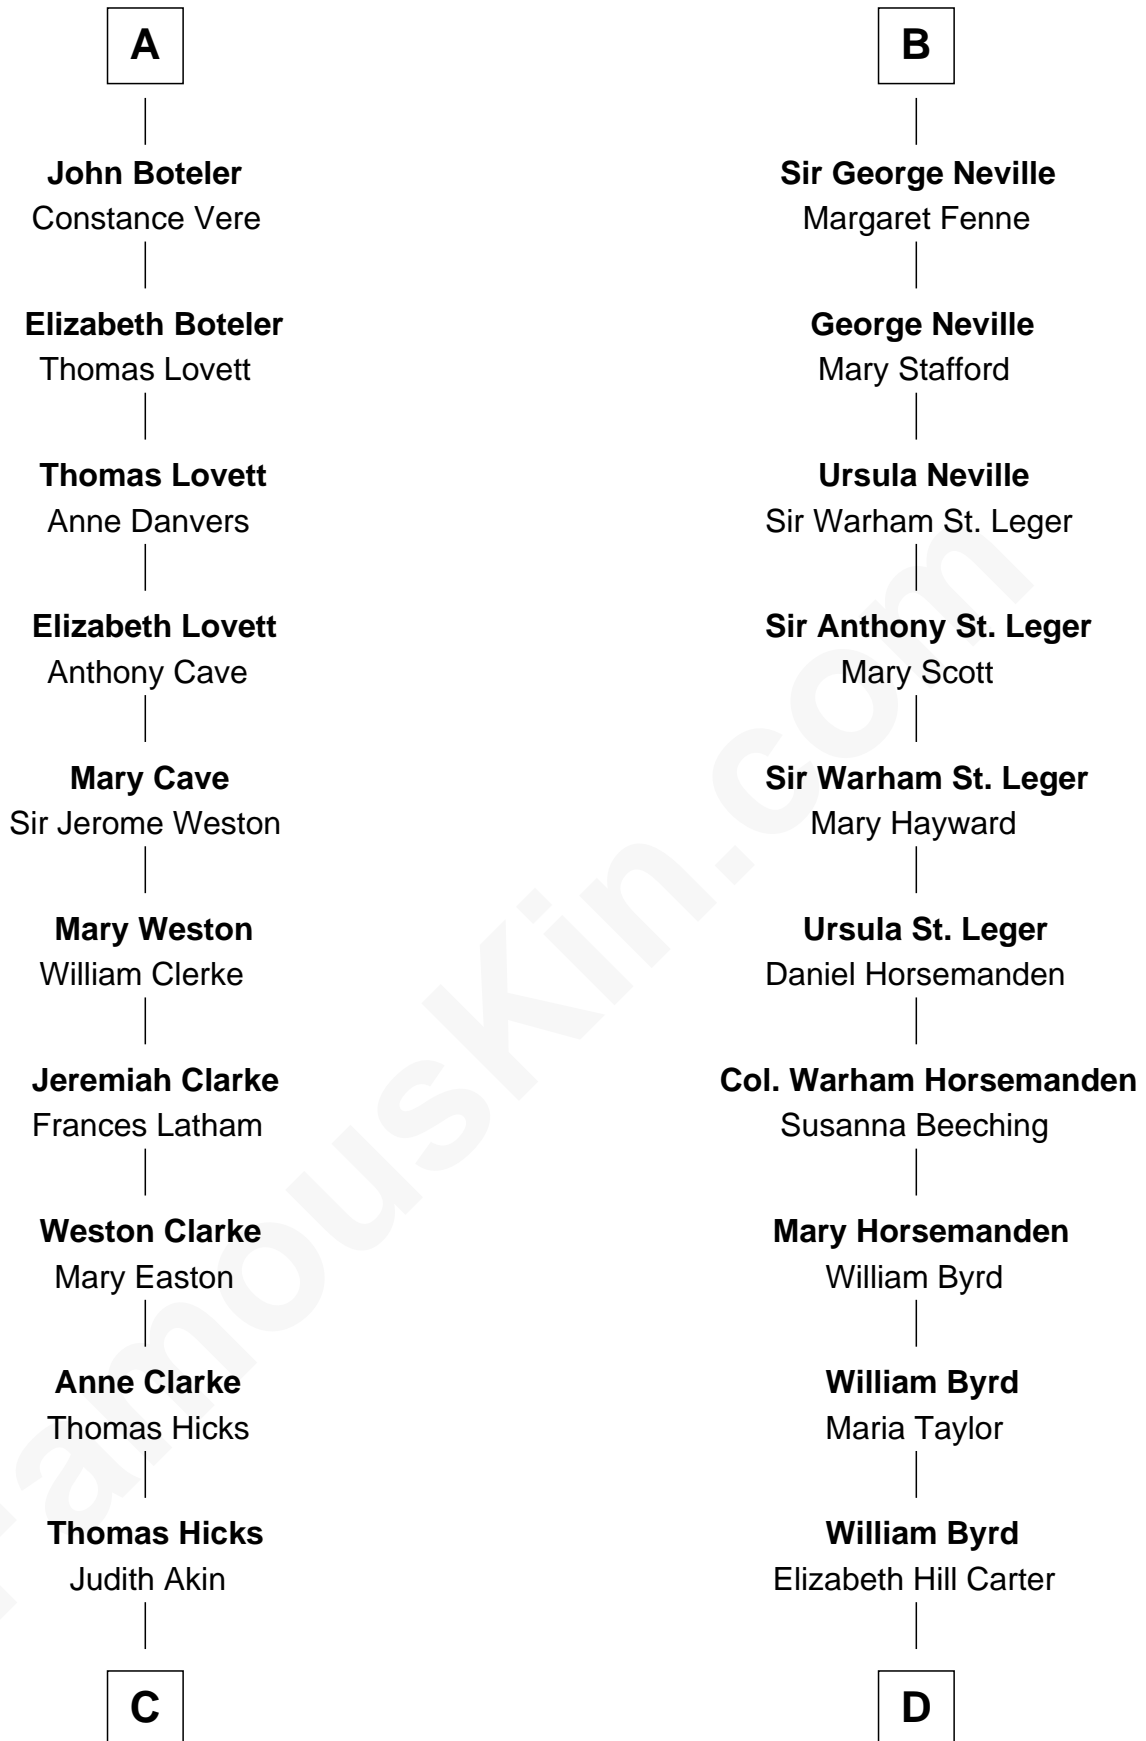

FamousKin.com Relationship Chart of

Susan B. Anthony

Women's Rights Advocate

20th cousin 1 time removed of

Admiral Richard Byrd

Polar Explorer

C

Judith Hicks
David Anthony

Humphrey Anthony
Hannah Lapham

Daniel Anthony
Lucy Read

Susan B. Anthony
Women's Rights Advocate

D

Thomas Taylor Byrd
Mary Armistead

Richard Evelyn Byrd
Anne Harrison

Col. William Byrd
Jane Meriwether Rivers

Richard Evelyn Byrd
Eleanor Bolling Flood

Admiral Richard Byrd
Polar Explorer