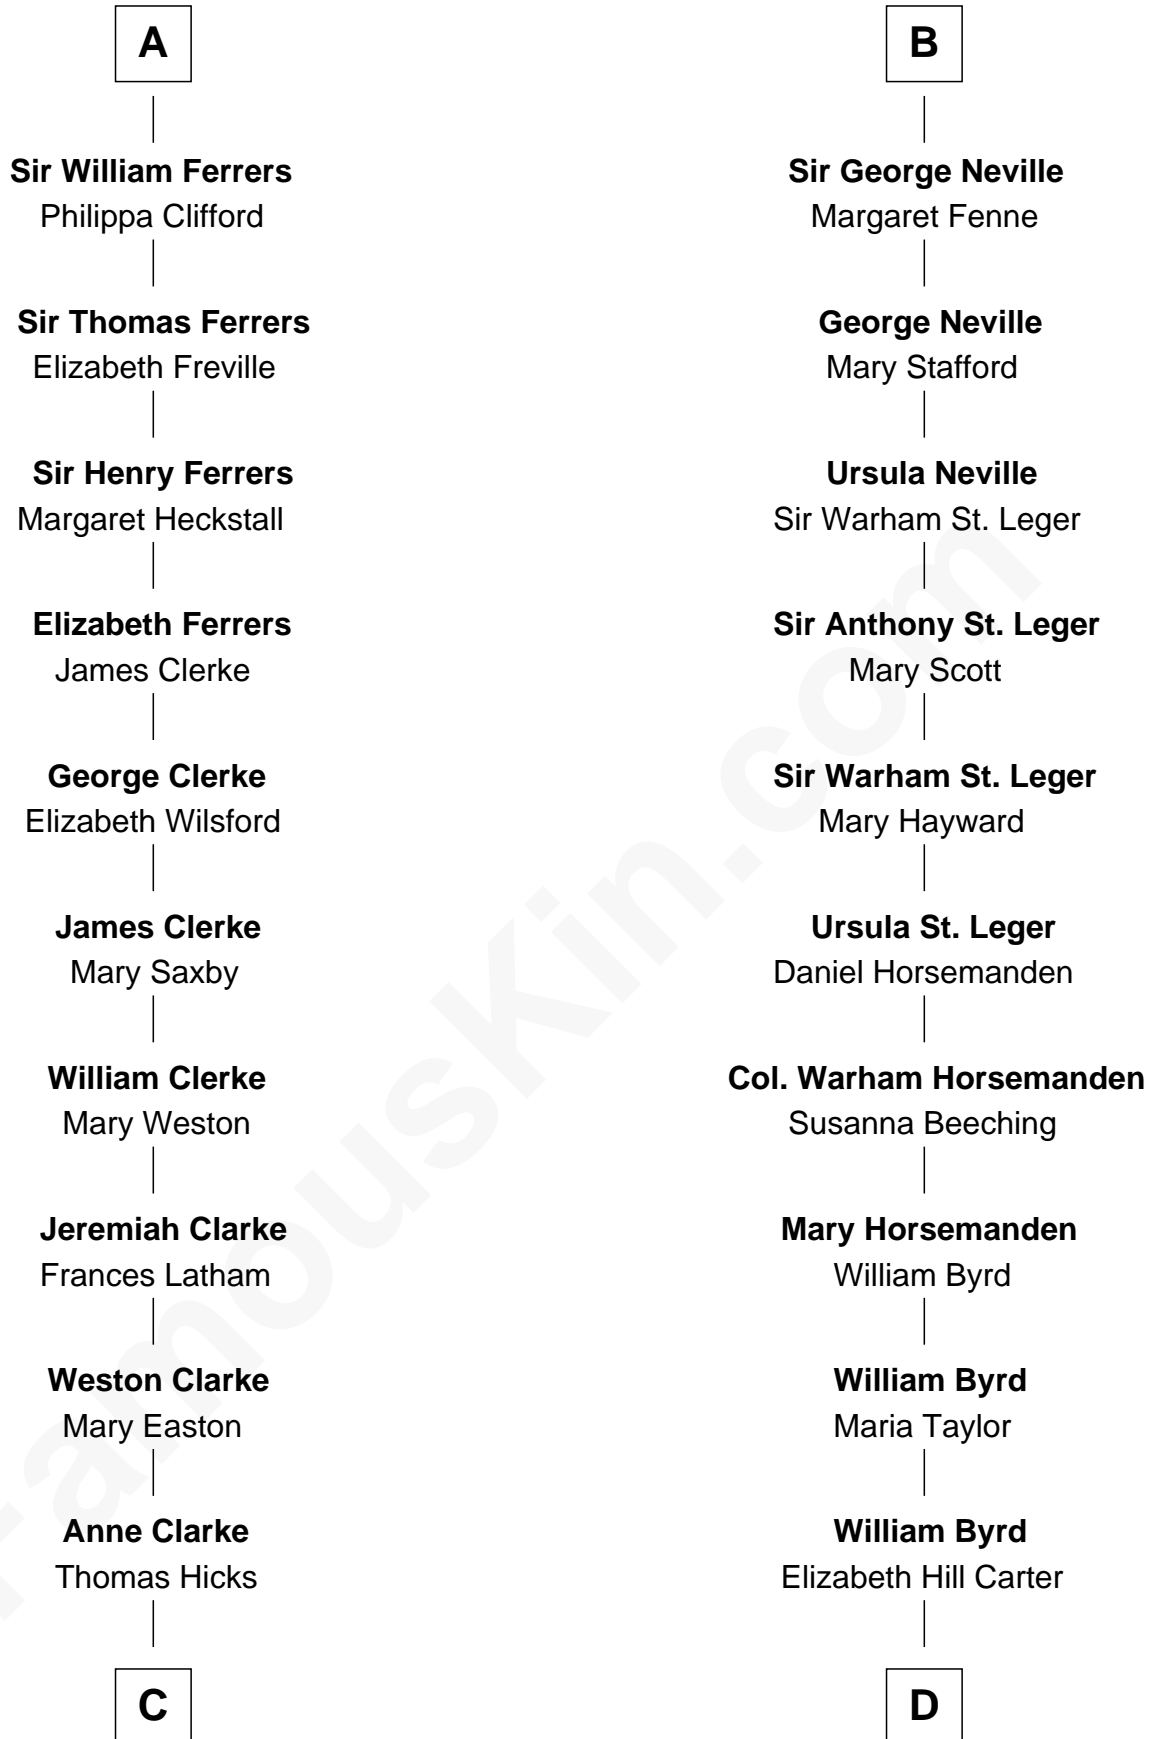

# FamousKin.com Relationship Chart of

**Susan B. Anthony**

*Women's Rights Advocate*

21st cousin of

**Admiral Richard Byrd**

*Polar Explorer*

**Ramon Berenguer IV of Provence**

Beatrice of Savoy

**Eleanor of Provence**  
Henry III, King of England

**Edward I, King of England**  
Eleanor of Castile

**Joan of Acre**  
Sir Gilbert de Clare

**Elizabeth de Clare**  
Sir Thebaud de Verdun

**Isabel de Verdun**  
Henry de Ferrers

**Sir William de Ferrers**  
Margaret de Ufford

**Sir Henry de Ferrers**  
Joan de Poynings

**A**

**Eleanor of Provence**  
Henry III, King of England

**Edward I, King of England**  
Eleanor of Castile

**Edward II, King of England**  
Isabella of France

**Edward III, King of England**  
Philippa of Hainault

**John of Gaunt**  
Katherine Roet

**Joan Beaufort**  
Sir Ralph Neville

**Sir Edward Neville**  
Elizabeth de Beauchamp

**B**

**C**

**Thomas Hicks**

Judith Akin