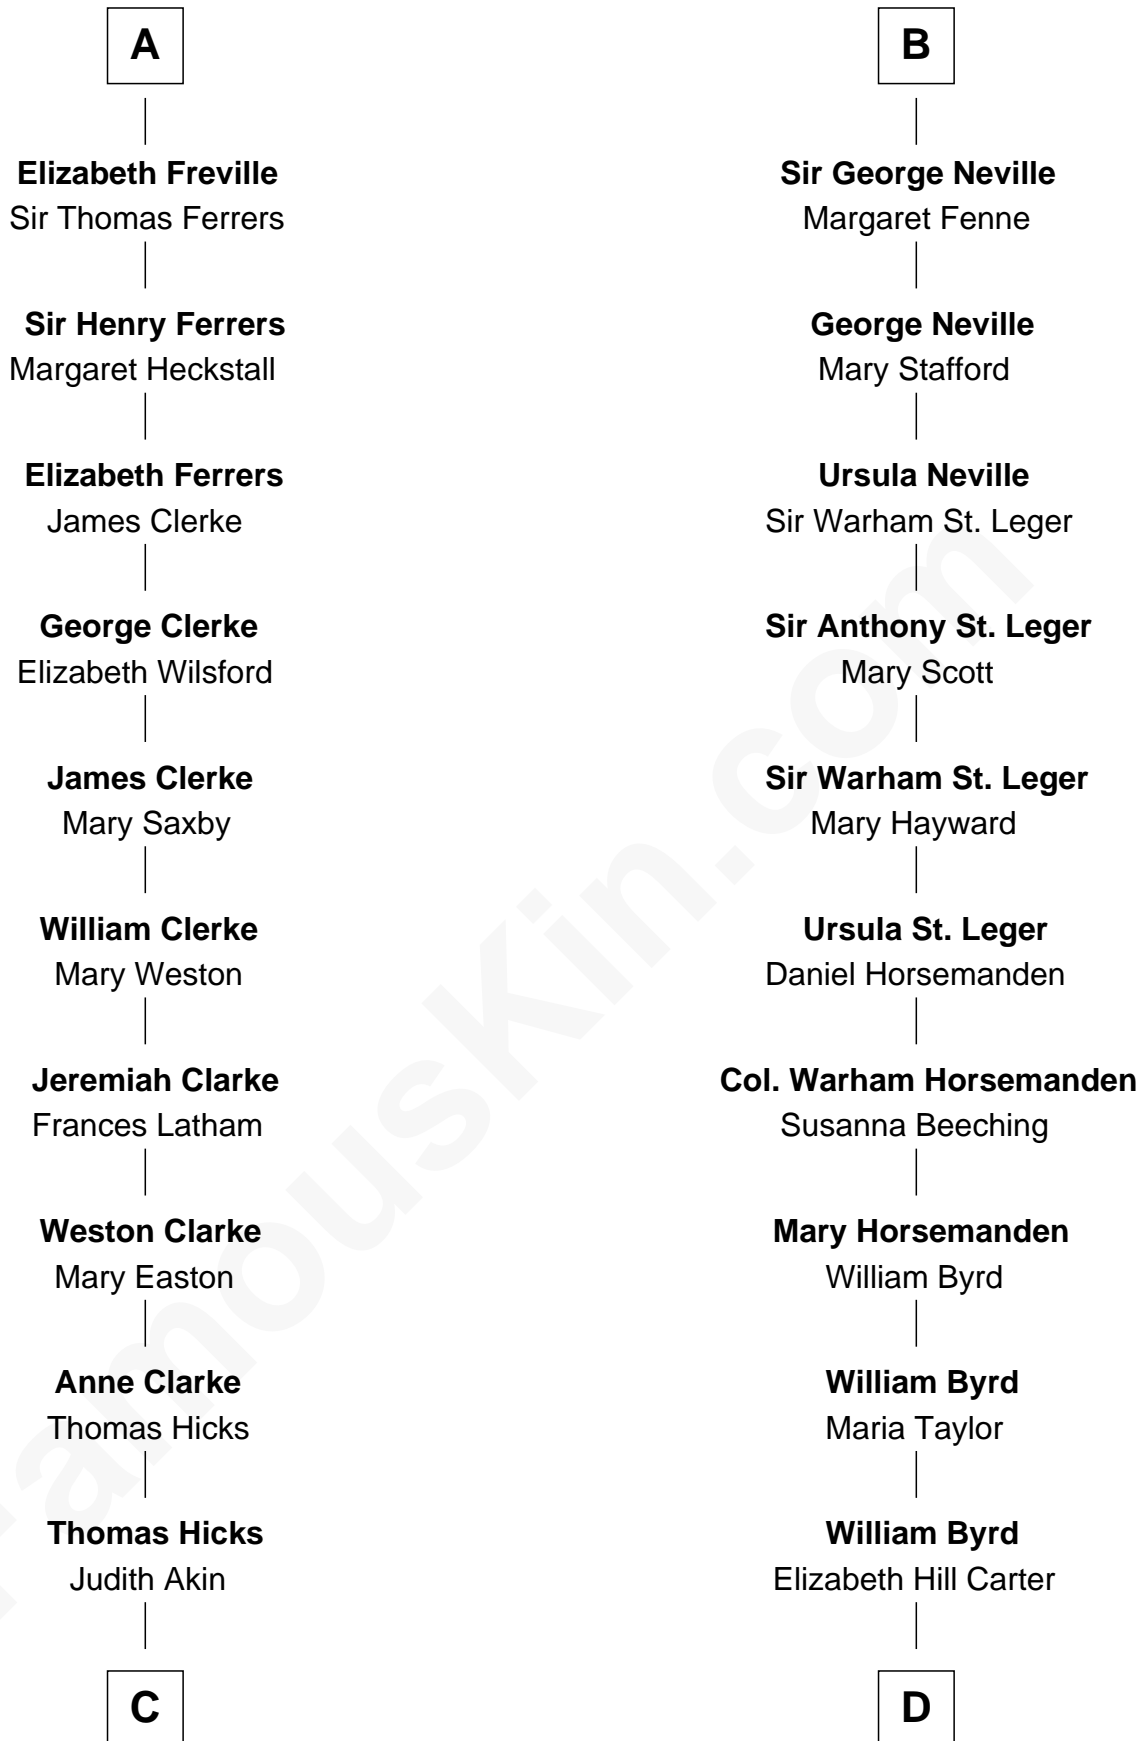

FamousKin.com Relationship Chart of

Susan B. Anthony

Women's Rights Advocate

20th cousin 1 time removed of

Admiral Richard Byrd

Polar Explorer

Sir William Longespee

Ela of Salisbury

C

Judith Hicks
David Anthony

Humphrey Anthony
Hannah Lapham

Daniel Anthony
Lucy Read

Susan B. Anthony
Women's Rights Advocate

D

Thomas Taylor Byrd
Mary Armistead

Richard Evelyn Byrd
Anne Harrison

Col. William Byrd
Jane Meriwether Rivers

Richard Evelyn Byrd
Eleanor Bolling Flood

Admiral Richard Byrd
Polar Explorer