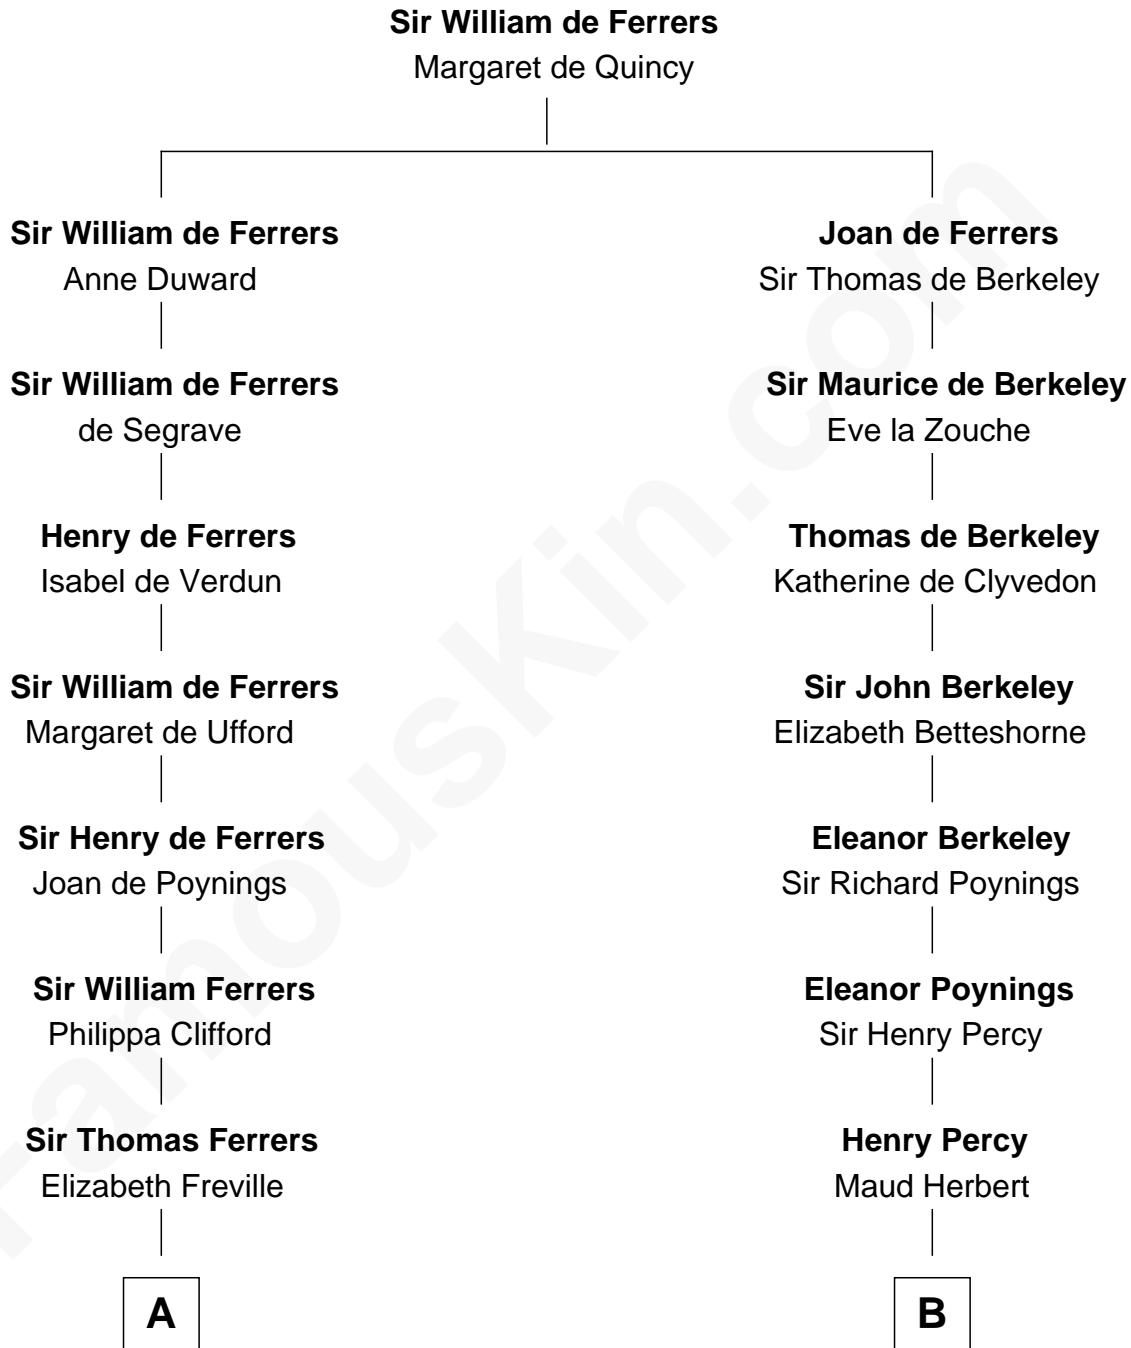

# FamousKin.com Relationship Chart of

**Susan B. Anthony**

*Women's Rights Advocate*

19th cousin 2 times removed of

**Admiral Richard Byrd**

*Polar Explorer*

**C**

**Humphrey Anthony**

Hannah Lapham

**Daniel Anthony**

Lucy Read

**Susan B. Anthony**

*Women's Rights Advocate*

**D**

**Thomas Taylor Byrd**

Mary Armistead

**Richard Evelyn Byrd**

Anne Harrison

**Col. William Byrd**

Jane Meriwether Rivers

**Richard Evelyn Byrd**

Eleanor Bolling Flood

**Admiral Richard Byrd**

*Polar Explorer*