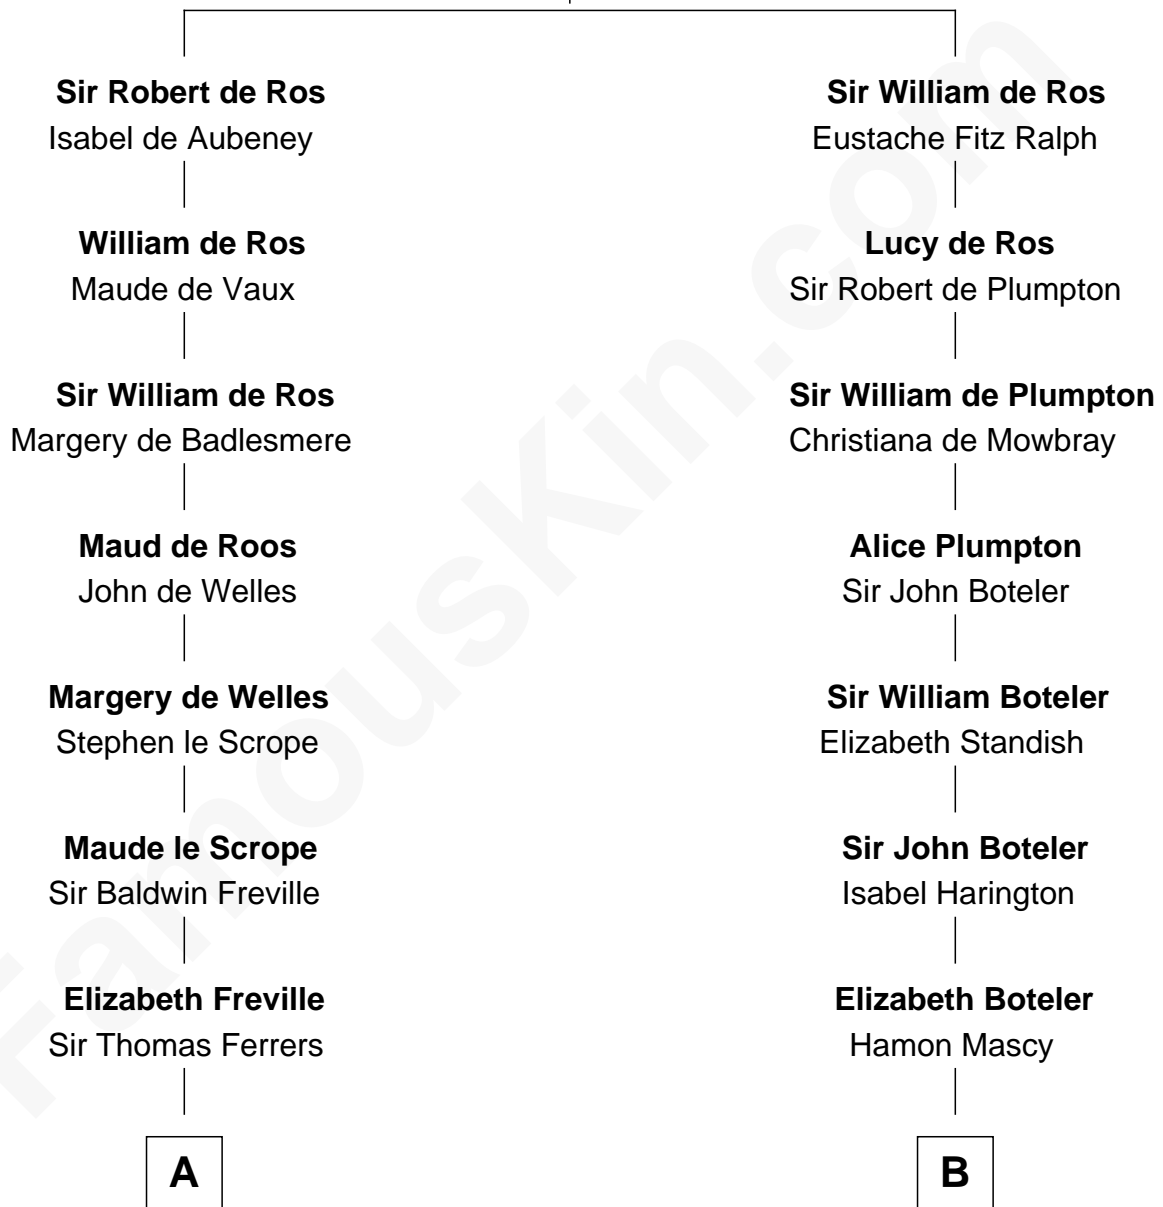

FamousKin.com Relationship Chart of

Susan B. Anthony

Women's Rights Advocate

19th cousin of

Ellen (Herndon) Arthur

Wife of President Chester A. Arthur

Sir William de Ros

Lucy FitzPiers

C

Humphrey Anthony

Hannah Lapham

Daniel Anthony

Lucy Read

Susan B. Anthony

Women's Rights Advocate

D