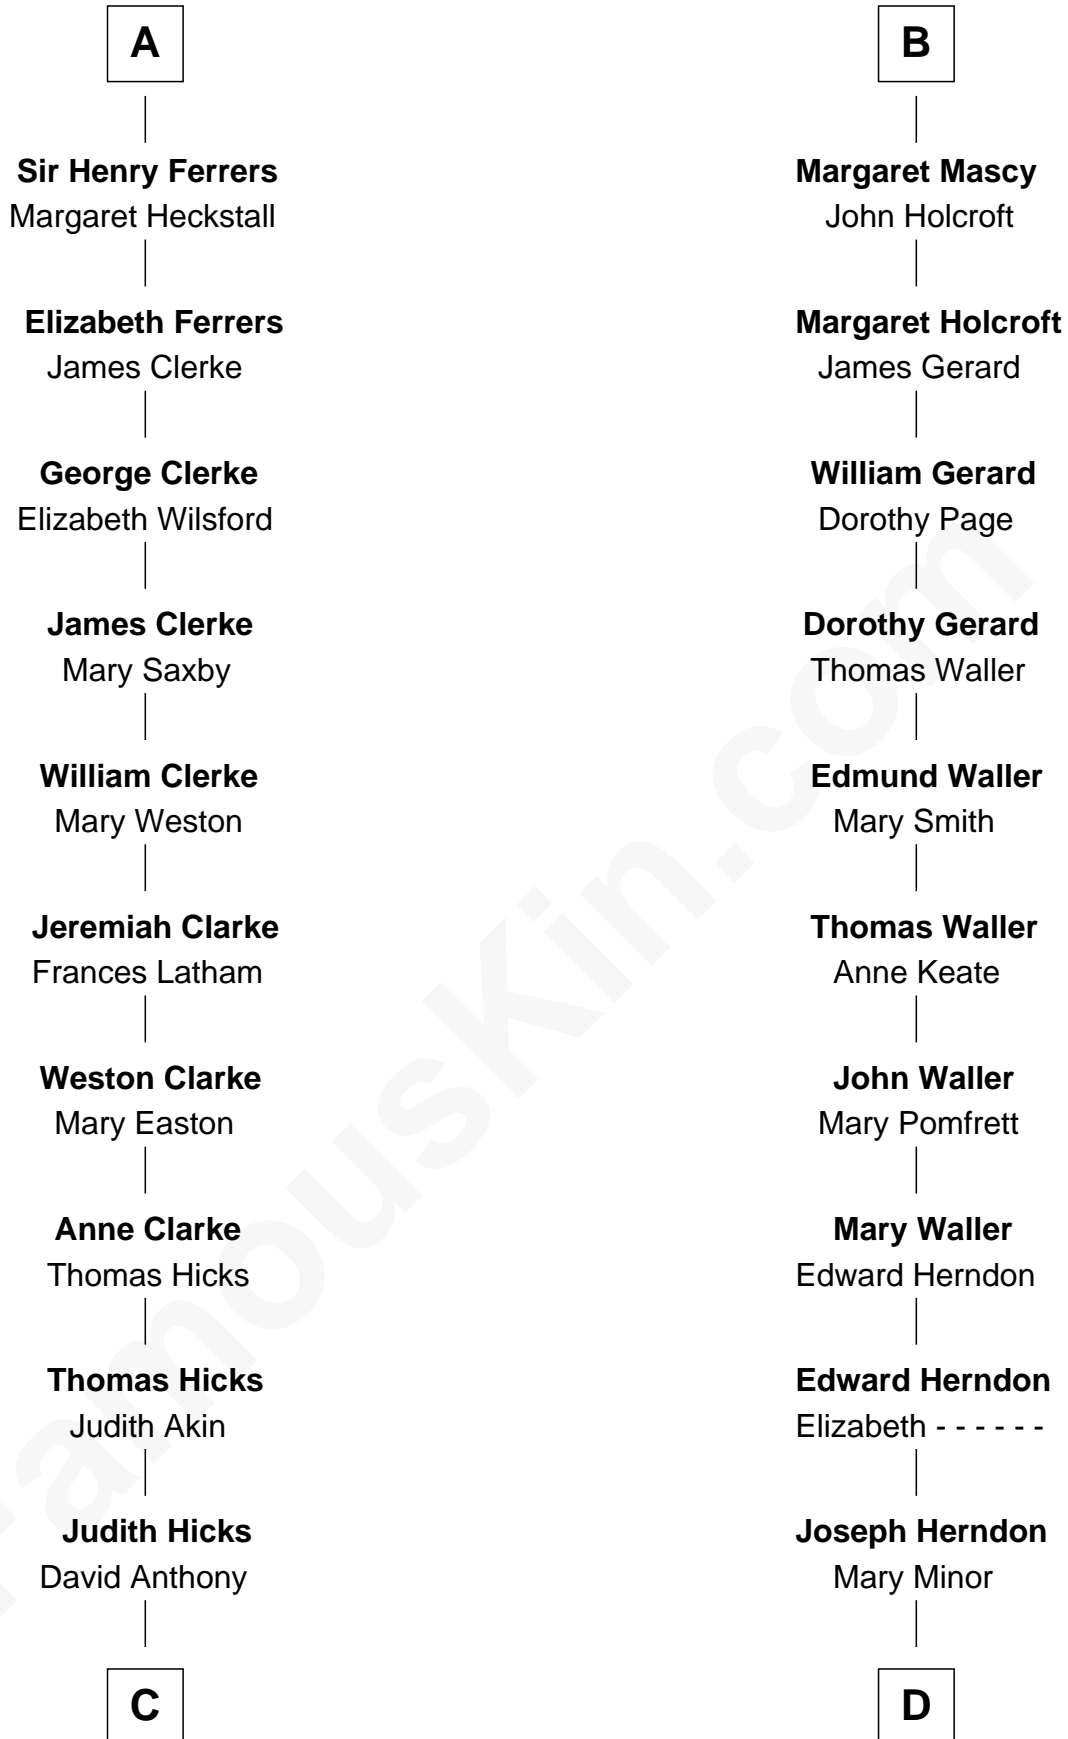

FamousKin.com Relationship Chart of

Susan B. Anthony

Women's Rights Advocate

19th cousin of

Ellen (Herndon) Arthur

Wife of President Chester A. Arthur

Sir William de Ros

Lucy FitzPiers

C

Humphrey Anthony

Hannah Lapham

Daniel Anthony

Lucy Read

Susan B. Anthony

Women's Rights Advocate

D